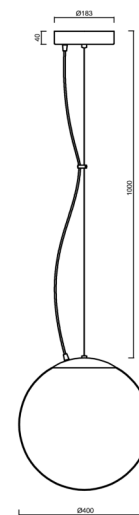

ADRIA L3 HP

LED-5L08E850ZL11/096/L100 NL 4K#

WWW.OSMONT.CZ

ADRIA L3 HP

Product code: ADR62662

Type: LED-5L08E850ZL11/096/L100 NL 4K#

Short description of the luminaire: Stainless steel polished | pendant high-power LED light ON/OFF | TRIPLEX OPAL hand blown glass shade| steel wire pendant (with supply cable) 100 cm |

Technical

Types of luminaires	Classic on/off
Mounting type	Suspended - wire
Base material	stainless steel steel
Shade material	three-layer glass TRIPLEX OPAL
Base color	polished stainless steel
Shade color	white
Holding the shade	steel holder
Mounting location	ceiling
Width	400 mm
Length	400 mm
Height	400 mm
Diameter	Ø 400 mm
Hinge length	1000 mm
mounting holes (diameter)	3xØ5mm
Cable entrance	2xØ16mm
Energy Class	D
Impact strength	IK01
Operating temperature	from -20°C to +30°C

TECHNICAL SHEET

Eulum data for calculation programs are available at www.osmont.cz.

Logistic

EAN	8591728059804
Weight NTTO	5.2 Kg
Weight BTTO	5.93 Kg
Number of cartons	2 pcs
Package volume	0.072 m ³
Package 1 width	0.405 m
Package 1 length	0.405 m
Package 1 height	0.41 m
Warranty*	60 months