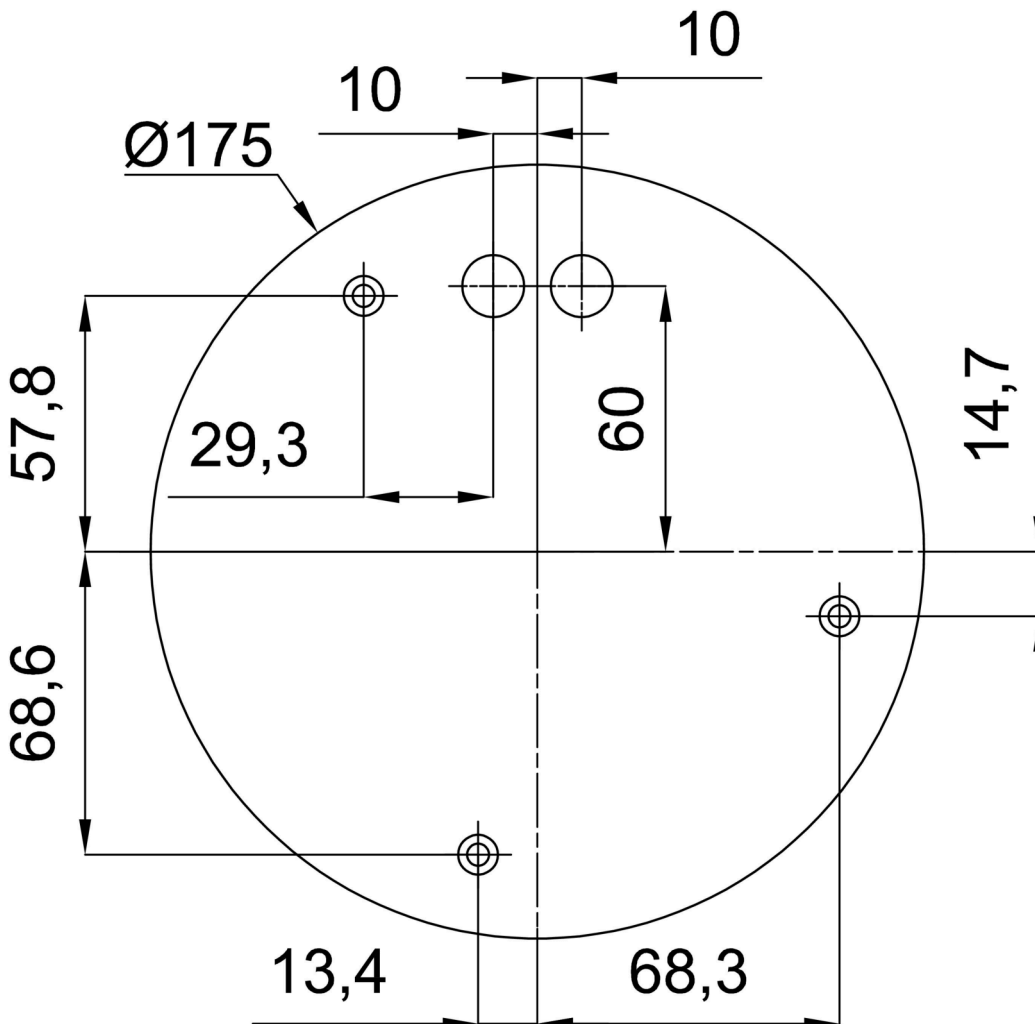

Technical

Types of luminaires	Classic on/off
Mounting type	Suspended - wire
Base material	stainless steel steel
Shade material	three-layer glass TRIPLEX OPAL
Base color	polished stainless steel
Shade color	white
Holding the shade	steel holder
Mounting location	ceiling
Width	400 mm
Length	400 mm
Height	400 mm
Diameter	Ø 400 mm
Hinge length	1000 mm
mounting holes (diameter)	3xØ5mm
Cable entrance	2xØ16mm
Energy Class	D
Impact strength	IK01
Operating temperature	from -20°C to +30°C

TECHNICAL SHEET

Eulum data for calculation programs are available at www.osmont.cz.

Logistic

EAN	8591728059804
Weight NTTO	5.2 Kg
Weight BTTO	5.93 Kg
Number of cartons	2 pcs
Package volume	0.072 m ³
Package 1 width	0.405 m
Package 1 length	0.405 m
Package 1 height	0.41 m
Warranty*	60 months

*The warranty for the batteries is valid for 12 months from the date of purchase.

Installation dimensions:

Additional assortment:

Lampshade

Product code	Name	Color	Description	Picture	Drawing
20040	096	white	příslušenství		