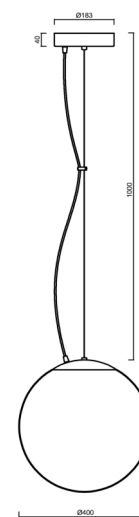

# ADRIA L3 HP

Product code: ADR62656

Type: LED-5L08E850ZL11/096/L100 C DALI 4K#

Short description of the luminaire: Black colour | pendant high-power LED light DALI | TRIPLEX OPAL hand blown glass shade | steel wire pendant ( with supply cable) 100 cm |

## Technical

Types of luminaires	Dimmable
Mounting type	Suspended - wire
Base material	steel
Shade material	three-layer glass TRIPLEX OPAL
Base color	black Ral9005
Shade color	white
Holding the shade	steel holder
Mounting location	ceiling
Width	400 mm
Length	400 mm
Height	400 mm
Diameter	ø 400 mm
Hinge length	1000 mm
mounting holes (diameter)	3x5mm
Cable entrance	2x16mm
Energy Class	D
Impact strength	IK01
Operating temperature	from -20°C to +30°C