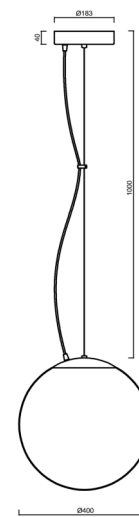

# ADRIA L3 HP

Product code: ADR62654

Type: LED-5L08E850ZL11/096/L100 C 4K#

Short description of the luminaire: Black colour | pendant high-power LED light ON/OFF | TRIPLEX OPAL hand blown glass shade | steel wire pendant ( with supply cable) 100 cm |

## Technical

Types of luminaires	Classic on/off
Mounting type	Suspended - wire
Base material	steel
Shade material	three-layer glass TRIPLEX OPAL
Base color	black Ral9005
Shade color	white
Holding the shade	steel holder
Mounting location	ceiling
Width	400 mm
Length	400 mm
Height	400 mm
Diameter	ø 400 mm
Hinge length	1000 mm
mounting holes (diameter)	3x5mm
Cable entrance	2x16mm
Energy Class	D
Impact strength	IK01
Operating temperature	from -20°C to +30°C