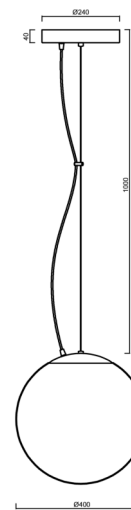

ADRIA L3 HP

LED-5L08E850ZL11/096/L100 NK3HST MS 3K#

WWW.OSMONT.CZ

ADRIA L3 HP

Product code: ADR62352

Type: LED-5L08E850ZL11/096/L100 NK3HST MS 3K#

Short description of the luminaire: Brass polished | pendant LED light with emergency backup combined (with Self-test) | TRIPLEX OPAL hand blown glass shade| steel wire pendant (with supply cable) 100 cm |

Technical

Types of luminaires	Emergency combined SELFTEST
Mounting type	Suspended - wire
Base material	brass
Shade material	three-layer glass TRIPLEX OPAL
Base color	polished brass
Shade color	white
Holding the shade	steel holder
Mounting location	ceiling
Width	400 mm
Length	400 mm
Height	400 mm
Hinge length	1000 mm
mounting holes (diameter)	3xØ5mm
Cable entrance	2xØ16mm
Energy Class	D
Impact strength	IK01
Operating temperature	from -20°C to +30°C

Eulum data for calculation programs are available at www.osmont.cz.

Logistic

EAN	8591728147075
Weight NTTO	5.2 Kg
Weight BTTO	5.93 Kg
Number of cartons	2 pcs
Package volume	0.072 m ³
Package 1 width	0.405 m
Package 1 length	0.405 m
Package 1 height	0.41 m
Warranty*	60 months

*The warranty for the batteries is valid for 12 months from the date of purchase.

Installation dimensions:

Additional assortment:

Lampshade

Product code	Name	Color	Description	Picture	Drawing
20040	096	white	příslušenství		