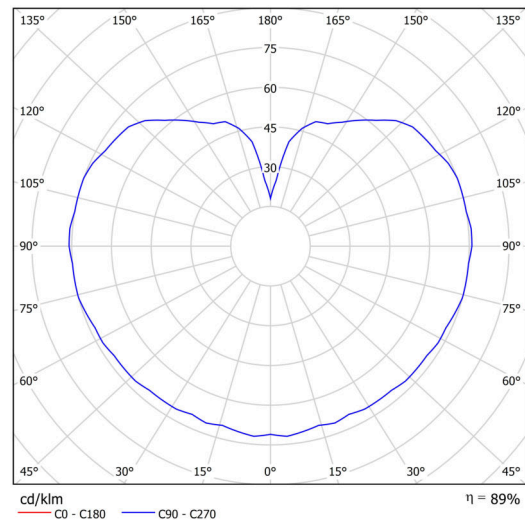

Technical

Types of luminaires	Emergency combined SELFTEST
Mounting type	Suspended - wire
Base material	brass
Shade material	three-layer glass TRIPLEX OPAL
Base color	polished brass
Shade color	white
Holding the shade	steel holder
Mounting location	ceiling
Width	400 mm
Length	400 mm
Height	400 mm
Hinge length	1000 mm
mounting holes (diameter)	3xØ5mm
Cable entrance	2xØ16mm
Energy Class	D
Impact strength	IK01
Operating temperature	from -20°C to +30°C

Electric

Power consumption	52 W
Ingress Protection	IP40
Socket	LED modul
Battery type	LiFePO4
Emergency time	3 hours
SELFTEST	yes
terminal block	snap terminal block

Luminous

Lum. flux of luminaire	7300 lm
Lum. flux of light source	8290 lm
Lum. flux of light source in emergency mode	200 lm
Temperature	3000 K
Rated life time LED L80/B10	100000 hours
CRI	Ra80
MacAdam	3
Blue light hazard	Risk group 0