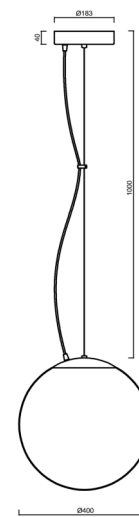

ADRIA L3 HP

LED-5L08E850ZL11/096/L100 C 3K#

WWW.OSMONT.CZ

ADRIA L3 HP

Product code: ADR62154

Type: LED-5L08E850ZL11/096/L100 C 3K#

Short description of the luminaire: Black colour | pendant high-power LED light ON/OFF | TRIPLEX OPAL hand blown glass shade | steel wire pendant (with supply cable) 100 cm |

Technical

Types of luminaires	Classic on/off
Mounting type	Suspended - wire
Base material	steel
Shade material	three-layer glass TRIPLEX OPAL
Base color	black Ral9005
Shade color	white
Holding the shade	steel holder
Mounting location	ceiling
Width	400 mm
Length	400 mm
Height	400 mm
Diameter	ø 400 mm
Hinge length	1000 mm
mounting holes (diameter)	3x5mm
Cable entrance	2x16mm
Energy Class	D
Impact strength	IK01
Operating temperature	from -20°C to +30°C

Electric

Power consumption	52 W
Ingress Protection	IP40
Socket	LED modul
terminal block	snap terminal block
Automatic circuit breaker type B10A	15 pcs
Automatic circuit breaker type B16A	25 pcs
Automatic circuit breaker type C10A	26 pcs
Automatic circuit breaker type C16A	42 pcs