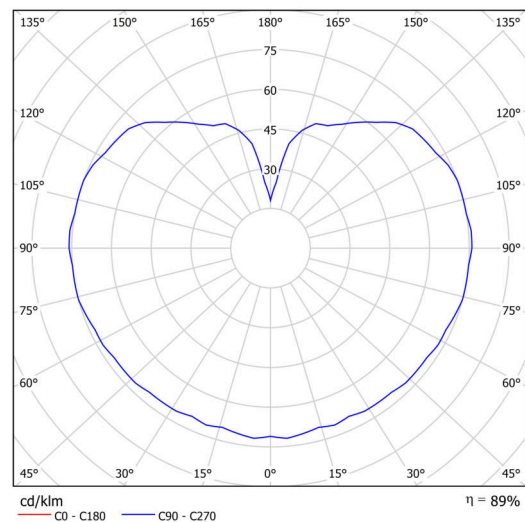

Technical

Types of luminaires	Classic on/off
Mounting type	Suspended - wire
Base material	steel
Shade material	three-layer glass TRIPLEX OPAL
Base color	black Ral9005
Shade color	white
Holding the shade	steel holder
Mounting location	ceiling
Width	400 mm
Length	400 mm
Height	400 mm
Diameter	ø 400 mm
Hinge length	1000 mm
mounting holes (diameter)	3x5mm
Cable entrance	2x16mm
Energy Class	D
Impact strength	IK01
Operating temperature	from -20°C to +30°C

Luminous

Lum. flux of luminaire	7300 lm
Lum. flux of light source	8290 lm
Luminaire efficacy	140 lm/W
Temperature	3000 K
Rated life time LED L80/B10	100000 hours
CRI	Ra80
MacAdam	3
Blue light hazard	Risk group 0