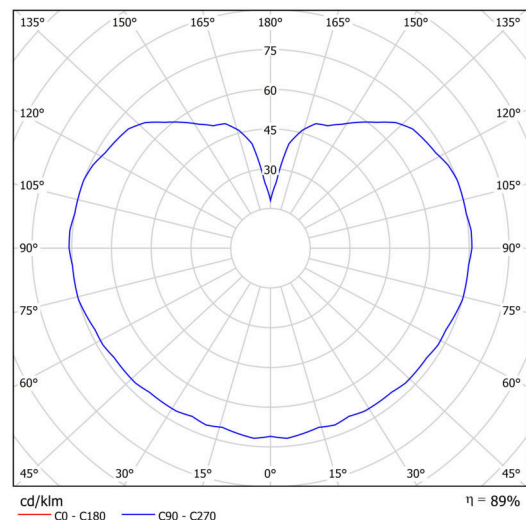

Luminous

Lum. flux of luminaire	4070 lm
Lum. flux of light source	4630 lm
Lum. flux of light source in emergency mode	170 lm
Luminaire efficacy	150 lm/W
Temperature	4000 K
Rated life time LED L80/B10	100000 hours
CRI	Ra80
MacAdam	3