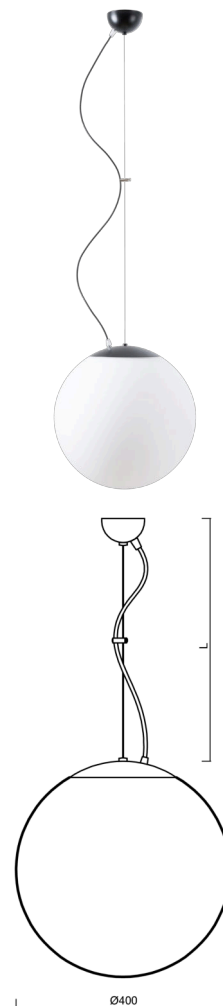

## ADRIA L3

---

LED-5L06E600ZL11/096/L100/NK1W C 4K#

[WWW.OSMONT.CZ](http://WWW.OSMONT.CZ)

# ADRIA L3

Product code: ADR68832

Type: LED-5L06E600ZL11/096/L100/NK1W C 4K#

Short description of the luminaire: Black pendant LED light with emergency unit combined with TRIPLEX OPAL glass shade.

## Technical

Types of luminaires	Emergency combined
Mounting type	Suspended - wire
Base material	steel
Shade material	three-layer glass TRIPLEX OPAL
Base color	black Ral9005
Shade color	white
Holding the shade	folding system
Mounting location	ceiling
Width	400 mm
Length	400 mm
Height	400 mm
Diameter	ø 400 mm
Hinge length	1000 mm
mounting holes (diameter)	none
Installation wire (diameter)	none
Energy Class	D
Impact strength	IK01
Operating temperature	from 0°C to +30°C

#### Lampshade

Product code	Name	Color	Description	Picture	Drawing
20040	096	white		