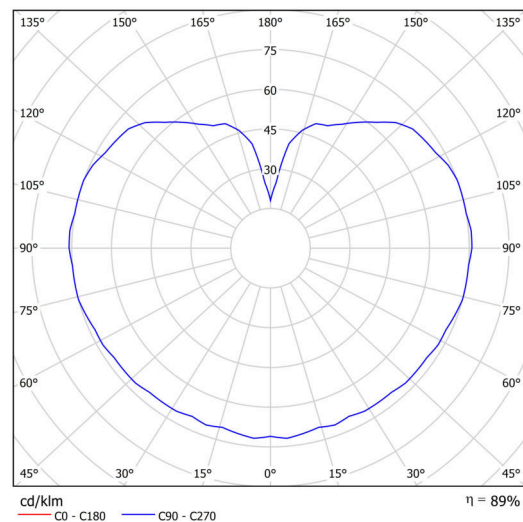

Technical

Types of luminaires	Emergency combined SELFTEST
Mounting type	Suspended - wire
Base material	brass
Shade material	three-layer glass TRIPLEX OPAL
Base color	polished brass
Shade color	white
Holding the shade	folding system
Mounting location	ceiling
Width	400 mm
Length	400 mm
Height	400 mm
Hinge length	1000 mm
mounting holes (diameter)	none
Cable entrance	none
Energy Class	D
Impact strength	IK01
Operating temperature	from -20°C to +30°C

Electric

Power consumption	27 W
Ingress Protection	IP40
Socket	LED modul
Battery type	LiFePO4
Emergency time	3 hours
SELFTEST	yes
terminal block	none

Luminous

Lum. flux of luminaire	4070 lm
Lum. flux of light source	4630 lm
Lum. flux of light source in emergency mode	200 lm
Temperature	4000 K
Rated life time LED L80/B10	100000 hours
CRI	Ra80
MacAdam	3
Blue light hazard	Risk group 0