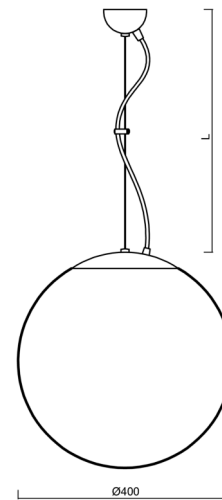

ADRIA L3

LED-5L06E600ZL11/096/L100 NK3HST MS 4K#

WWW.OSMONT.CZ

ADRIA L3

Product code: ADR62842

Type: LED-5L06E600ZL11/096/L100 NK3HST MS 4K#

Short description of the luminaire: Brass polished | pendant LED light with emergency backup combined (with Self-test) | TRIPLEX OPAL hand blown glass shade| steel wire pendant (with supply cable) 100 cm |

Technical

Types of luminaires	Emergency combined SELFTEST
Mounting type	Suspended - wire
Base material	brass
Shade material	three-layer glass TRIPLEX OPAL
Base color	polished brass
Shade color	white
Holding the shade	folding system
Mounting location	ceiling
Width	400 mm
Length	400 mm
Height	400 mm
Hinge length	1000 mm
mounting holes (diameter)	none
Cable entrance	none
Energy Class	D
Impact strength	IK01
Operating temperature	from -20°C to +30°C