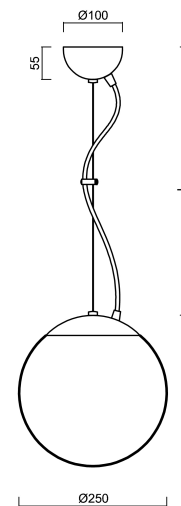

ADRIA L2A

Product code: ADR40056

Type: ZL11/093/L100 NL*

Short description of the luminaire: Stainless steel polished | pendant E27 light ON/OFF | TRIPLEX OPAL hand blown glass shade | steel wire pendant (with supply cable) 100 cm |

Technical data

Types of luminaires	Classic on/off
Mounting type	Suspended - wire
Base material	stainless steel steel
Shade material	three-layer glass TRIPLEX OPAL
Base color	polished stainless steel
Shade color	white
Holding the shade	steel holder
Mounting location	ceiling
Width	250 mm
Length	250 mm
Height	250 mm
Diameter	ø 250 mm
Suspension length	1000 mm
mounting holes (diameter)	none
Impact strength	IK01
Operating temperature	from -20°C to +30°C

Electrical data

Power consumption	25 W
Ingress Protection	IP40
Socket	E27
terminal block	none

Luminous data

Blue light hazard	Risk group 0

Eulum data for calculation programs are available at www.osmont.cz.