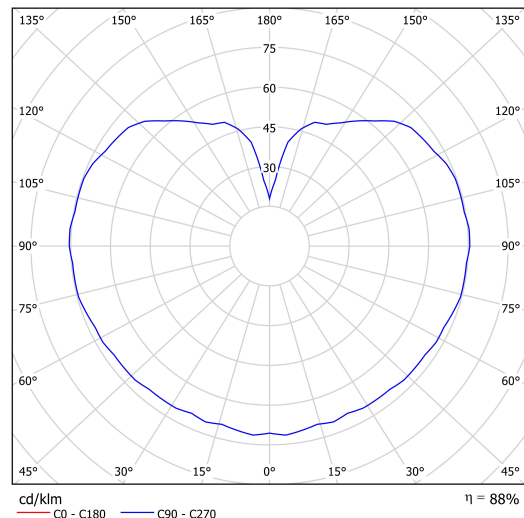

ADRIA L2A

Product code: ADR40056

Type: ZL11/093/L100 NL*

Short description of the luminaire: Stainless steel polished | pendant E27 light ON/OFF | TRIPLEX OPAL hand blown glass shade | steel wire pendant (with supply cable) 100 cm |

Technical data

Types of luminaires	Classic on/off
Mounting type	Suspended - wire
Base material	stainless steel steel
Shade material	three-layer glass TRIPLEX OPAL
Base color	polished stainless steel
Shade color	white
Holding the shade	steel holder
Mounting location	ceiling
Width	250 mm
Length	250 mm
Height	250 mm
Diameter	ø 250 mm
Suspension length	1000 mm
mounting holes (diameter)	none
Impact strength	IK01
Operating temperature	from -20°C to +30°C

Electrical data

Power consumption	25 W
Ingress Protection	IP40
Socket	E27
terminal block	none

Luminous data

Blue light hazard	Risk group 0

Eulum data for calculation programs are available at www.osmont.cz.