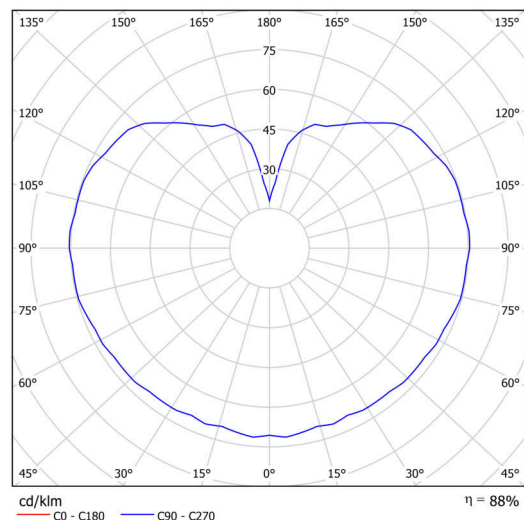

Luminous

Lum. flux of luminaire	2960 lm
Lum. flux of light source	3360 lm
Luminaire efficacy	148 lm/W
Temperature	3000 K
Rated life time LED L80/B10	100000 hours
CRI	Ra80
MacAdam	3
Blue light hazard	Risk group 0