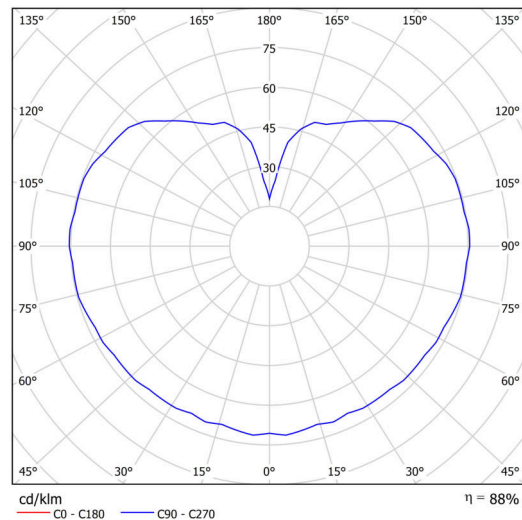

Technical

| | |
|------------------------------|--------------------------------|
| Types of luminaires | Dimmable |
| Mounting type | Suspended - wire |
| Base material | steel |
| Shade material | three-layer glass TRIPLEX OPAL |
| Base color | white Ral9003 |
| Shade color | white |
| Holding the shade | steel holder |
| Mounting location | ceiling |
| Width | 300 mm |
| Length | 300 mm |
| Height | 300 mm |
| Diameter | ø 300 mm |
| Hinge length | 1000 mm |
| mounting holes (diameter) | none |
| Installation wire (diameter) | none |
| Energy Class | D |
| Impact strength | IK01 |
| Operating temperature | from -20°C to +30°C |

Luminous

| | |
|-----------------------------|--------------|
| Lum. flux of luminaire | 2960 lm |
| Lum. flux of light source | 3360 lm |
| Luminaire efficacy | 148 lm/W |
| Temperature | 3000 K |
| Rated life time LED L80/B10 | 100000 hours |
| CRI | Ra80 |
| MacAdam | 3 |
| Blue light hazard | Risk group 0 |