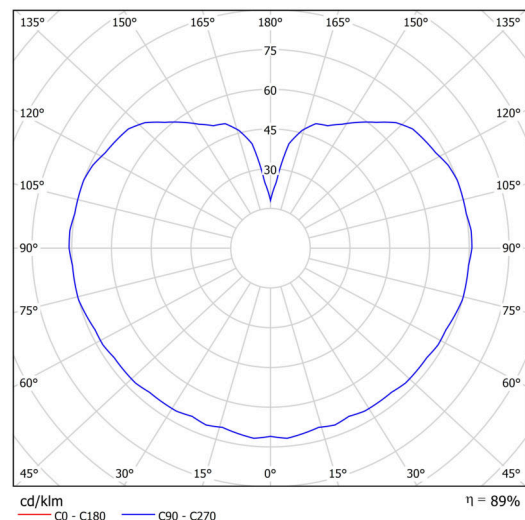

Luminous

Lum. flux of luminaire	1130 lm
Lum. flux of light source	1280 lm
Luminaire efficacy	141 lm/W
Temperature	4000 K
Rated life time LED L80/B10	100000 hours
CRI	Ra80
MacAdam	3
Blue light hazard	Risk group 0

Eulum data for calculation programs are available at www.osmont.cz.