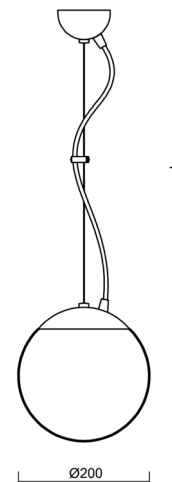

# ADRIA L1

Product code: ADR70973

Type: LED-5L05E500ZL11/092/L100 NB DALI 4K#

Short description of the luminaire: Stainless brushed pendant LED light DALI with TRIPLEX OPAL glass shade

## Technical

Types of luminaires	Dimmable
Mounting type	Suspended - wire
Base material	stainless steel steel
Shade material	three-layer glass TRIPLEX OPAL
Base color	brushed stainless steel
Shade color	white
Holding the shade	steel holder
Mounting location	ceiling
Width	200 mm
Length	200 mm
Height	200 mm
Diameter	ø 200 mm
Hinge length	1000 mm
mounting holes (diameter)	none
Installation wire (diameter)	none
Energy Class	D
Impact strength	IK01
Operating temperature	from -20°C to +30°C