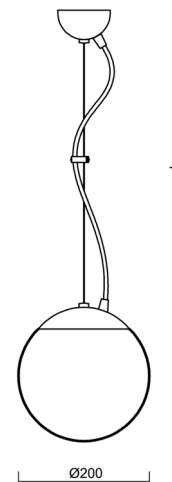

Technical

Types of luminaires	Dimmable
Mounting type	Suspended - wire
Base material	stainless steel steel
Shade material	three-layer glass TRIPLEX OPAL
Base color	polished stainless steel
Shade color	white
Holding the shade	steel holder
Mounting location	ceiling
Width	200 mm
Length	200 mm
Height	200 mm
Diameter	ø 200 mm
Hinge length	1000 mm
mounting holes (diameter)	none
Installation wire (diameter)	none
Energy Class	D
Impact strength	IK01
Operating temperature	from -20°C to +30°C

Eulum data for calculation programs are available at www.osmont.cz.

Logistic

EAN	8591728061678
Weight NTTO	1.9 Kg
Weight BTTO	2.22 Kg
Number of cartons	2 pcs
Package volume	0.014 m ³
Package 1 width	0.21 m
Package 1 length	0.21 m
Package 1 height	0.205 m
Warranty*	60 months