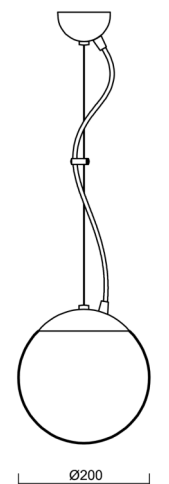

ADRIA L1

Product code: ADR70967

Type: LED-5L05E500ZL11/092/L100 C DALI 4K#

Short description of the luminaire: Black pendant LED light DALI with TRIPLEX OPAL glass shade

Technical

Types of luminaires	Dimmable
Mounting type	Suspended - wire
Base material	steel
Shade material	three-layer glass TRIPLEX OPAL
Base color	black Ral9005
Shade color	white
Holding the shade	steel holder
Mounting location	ceiling
Width	200 mm
Length	200 mm
Height	200 mm
Diameter	ø 200 mm
Hinge length	1000 mm
mounting holes (diameter)	none
Installation wire (diameter)	none
Energy Class	D
Impact strength	IK01
Operating temperature	from -20°C to +30°C

Electric

Power consumption	8 W
Ingress Protection	IP40
Socket	LED modul
terminal block	none
Automatic circuit breaker type B16A	45 pcs
Automatic circuit breaker type C16A	70 pcs

Luminous

Lum. flux of luminaire	1130 lm
Lum. flux of light source	1280 lm
Luminaire efficacy	141 lm/W
Temperature	4000 K
Rated life time LED L80/B10	100000 hours
CRI	Ra80
MacAdam	3
Blue light hazard	Risk group 0

Eulum data for calculation programs are available at www.osmont.cz.