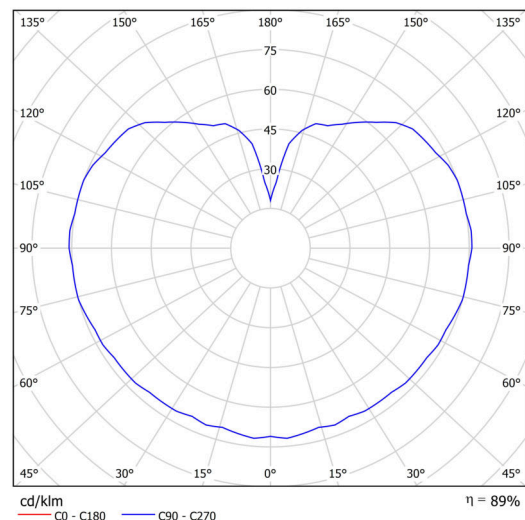

ADRIA L1

Product code: ADR70967

Type: LED-5L05E500ZL11/092/L100 C DALI 4K#

Short description of the luminaire: Black pendant LED light DALI with TRIPLEX OPAL glass shade

Technical

Types of luminaires	Dimmable
Mounting type	Suspended - wire
Base material	steel
Shade material	three-layer glass TRIPLEX OPAL
Base color	black Ral9005
Shade color	white
Holding the shade	steel holder
Mounting location	ceiling
Width	200 mm
Length	200 mm
Height	200 mm
Diameter	ø 200 mm
Hinge length	1000 mm
mounting holes (diameter)	none
Installation wire (diameter)	none
Energy Class	D
Impact strength	IK01
Operating temperature	from -20°C to +30°C

Electric

Power consumption	8 W
Ingress Protection	IP40
Socket	LED modul
terminal block	none
Automatic circuit breaker type B16A	45 pcs
Automatic circuit breaker type C16A	70 pcs

Luminous

Lum. flux of luminaire	1130 lm
Lum. flux of light source	1280 lm
Luminaire efficacy	141 lm/W
Temperature	4000 K
Rated life time LED L80/B10	100000 hours
CRI	Ra80
MacAdam	3
Blue light hazard	Risk group 0

Eulum data for calculation programs are available at www.osmont.cz.