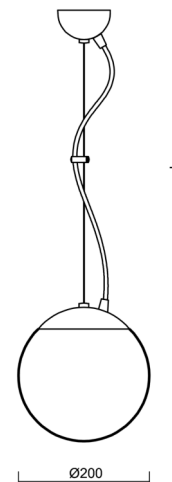

ADRIA L1

LED-5L05E500ZL11/092/L100 C DALI 4K#

WWW.OSMONT.CZ

ADRIA L1

Product code: ADR70967

Type: LED-5L05E500ZL11/092/L100 C DALI 4K#

Short description of the luminaire: Black colour | pendant LED light DALI | TRIPLEX OPAL hand blown glass shade| steel wire pendant (with supply cable) 100 cm |

Technical

| | |
|---------------------------|--------------------------------|
| Types of luminaires | Dimmable |
| Mounting type | Suspended - wire |
| Base material | steel |
| Shade material | three-layer glass TRIPLEX OPAL |
| Base color | black Ral9005 |
| Shade color | white |
| Holding the shade | steel holder |
| Mounting location | ceiling |
| Width | 200 mm |
| Length | 200 mm |
| Height | 200 mm |
| Diameter | ø 200 mm |
| Hinge length | 1000 mm |
| mounting holes (diameter) | none |
| Cable entrance | none |
| Energy Class | D |
| Impact strength | IK01 |
| Operating temperature | from -20°C to +30°C |