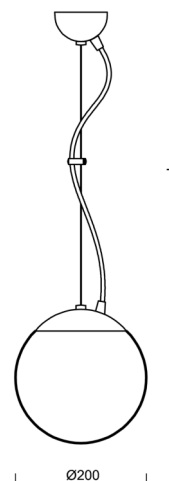

# ADRIA L1

Product code: ADR70473

Type: LED-5L05E500ZL11/092/L100 NB DALI 3K#

Short description of the luminaire: Stainless brushed pendant LED light DALI with TRIPLEX OPAL glass shade

## Technical

Types of luminaires	Dimmable
Mounting type	Suspended - wire
Base material	stainless steel steel
Shade material	three-layer glass TRIPLEX OPAL
Base color	brushed stainless steel
Shade color	white
Holding the shade	steel holder
Mounting location	ceiling
Width	200 mm
Length	200 mm
Height	200 mm
Diameter	ø 200 mm
Hinge length	1000 mm
mounting holes (diameter)	none
Installation wire (diameter)	none
Energy Class	D
Impact strength	IK01
Operating temperature	from -20°C to +30°C