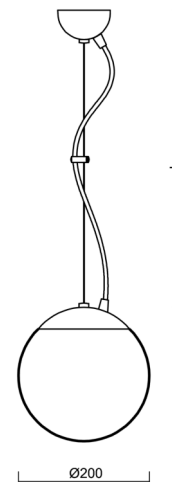

ADRIA L1

LED-5L05E500ZL11/092/L100 NL DALI 3K#

WWW.OSMONT.CZ

ADRIA L1

Product code: ADR70471

Type: LED-5L05E500ZL11/092/L100 NL DALI 3K#

Short description of the luminaire: Stainless polished pendant LED light DALI with TRIPLEX OPAL glass shade

Technical

Types of luminaires	Dimmable
Mounting type	Suspended - wire
Base material	stainless steel steel
Shade material	three-layer glass TRIPLEX OPAL
Base color	polished stainless steel
Shade color	white
Holding the shade	steel holder
Mounting location	ceiling
Width	200 mm
Length	200 mm
Height	200 mm
Diameter	ø 200 mm
Hinge length	1000 mm
mounting holes (diameter)	none
Installation wire (diameter)	none
Energy Class	D
Impact strength	IK01
Operating temperature	from -20°C to +30°C