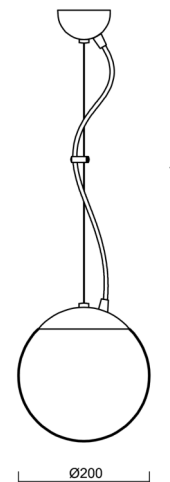

ADRIA L1

LED-5L05E500ZL11/092/L100 MS DALI 3K#

WWW.OSMONT.CZ

ADRIA L1

Product code: ADR70469

Type: LED-5L05E500ZL11/092/L100 MS DALI 3K#

Short description of the luminaire: Brass pendant LED light DALI with TRIPLEX OPAL glass shade

Technical

Types of luminaires	Dimmable
Mounting type	Suspended - wire
Base material	brass
Shade material	three-layer glass TRIPLEX OPAL
Base color	polished brass
Shade color	white
Holding the shade	steel holder
Mounting location	ceiling
Width	200 mm
Length	200 mm
Height	200 mm
Diameter	ø 200 mm
Hinge length	1000 mm
mounting holes (diameter)	none
Installation wire (diameter)	none
Energy Class	D
Impact strength	IK01
Operating temperature	from -20°C to +30°C