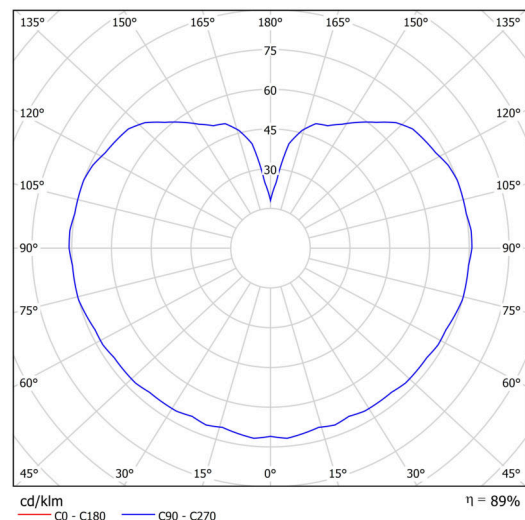

ADRIA L1

Product code: ADR70467

Type: LED-5L05E500ZL11/092/L100 C DALI 3K#

Short description of the luminaire: Black pendant LED light DALI with TRIPLEX OPAL glass shade

Technical

Types of luminaires	Dimmable
Mounting type	Suspended - wire
Base material	steel
Shade material	three-layer glass TRIPLEX OPAL
Base color	black Ral9005
Shade color	white
Holding the shade	steel holder
Mounting location	ceiling
Width	200 mm
Length	200 mm
Height	200 mm
Diameter	ø 200 mm
Hinge length	1000 mm
mounting holes (diameter)	none
Installation wire (diameter)	none
Energy Class	D
Impact strength	IK01
Operating temperature	from -20°C to +30°C

Electric

Power consumption	8 W
Ingress Protection	IP40
Socket	LED modul
terminal block	none
Automatic circuit breaker type B16A	45 pcs
Automatic circuit breaker type C16A	70 pcs

Luminous

Lum. flux of luminaire	1080 lm
Lum. flux of light source	1230 lm
Luminaire efficacy	135 lm/W
Temperature	3000 K
Rated life time LED L80/B10	100000 hours
CRI	Ra80
MacAdam	3
Blue light hazard	Risk group 0

Eulum data for calculation programs are available at www.osmont.cz.