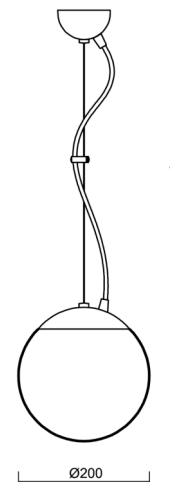

ADRIA L1

Product code: ADR70467

Type: LED-5L05E500ZL11/092/L100 C DALI 3K#

Short description of the luminaire: Black pendant LED light DALI with TRIPLEX OPAL glass shade

Technical

Types of luminaires	Dimmable
Mounting type	Suspended - wire
Base material	steel
Shade material	three-layer glass TRIPLEX OPAL
Base color	black Ral9005
Shade color	white
Holding the shade	steel holder
Mounting location	ceiling
Width	200 mm
Length	200 mm
Height	200 mm
Diameter	ø 200 mm
Hinge length	1000 mm
mounting holes (diameter)	none
Installation wire (diameter)	none
Energy Class	D
Impact strength	IK01
Operating temperature	from -20°C to +30°C

Electric

Power consumption	8 W
Ingress Protection	IP40
Socket	LED modul
terminal block	none
Automatic circuit breaker type B16A	45 pcs
Automatic circuit breaker type C16A	70 pcs

Luminous

Lum. flux of luminaire	1080 lm
Lum. flux of light source	1230 lm
Luminaire efficacy	135 lm/W
Temperature	3000 K
Rated life time LED L80/B10	100000 hours
CRI	Ra80
MacAdam	3
Blue light hazard	Risk group 0

Eulum data for calculation programs are available at www.osmont.cz.