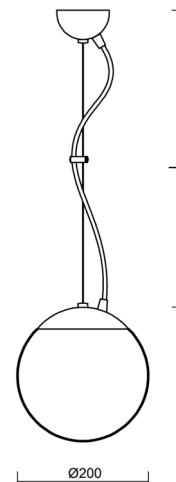

ADRIA L1

ZL11/092/L100 C*

WWW.OSMONT.CZ

ADRIA L1

Product code: ADR52941

Type: ZL11/092/L100 C*

Short description of the luminaire: Black pendant E27 light ON/OFF with TRIPLEX OPAL glass shade.

Technical

Types of luminaires	Classic on/off
Mounting type	Suspended - wire
Base material	steel
Shade material	three-layer glass TRIPLEX OPAL
Base color	black Ral9005
Shade color	white
Holding the shade	steel holder
Mounting location	ceiling
Width	200 mm
Length	200 mm
Height	200 mm
Diameter	ø 200 mm
Hinge length	1000 mm
mounting holes (diameter)	none
Installation wire (diameter)	none
Impact strength	IK01
Operating temperature	from -20°C to +30°C

*The warranty for the batteries is valid for 12 months from the date of purchase.

Installation dimensions:

Additional assortment:

Lampshade

Product code	Name	Color	Description	Picture	Drawing
20038	092	white		