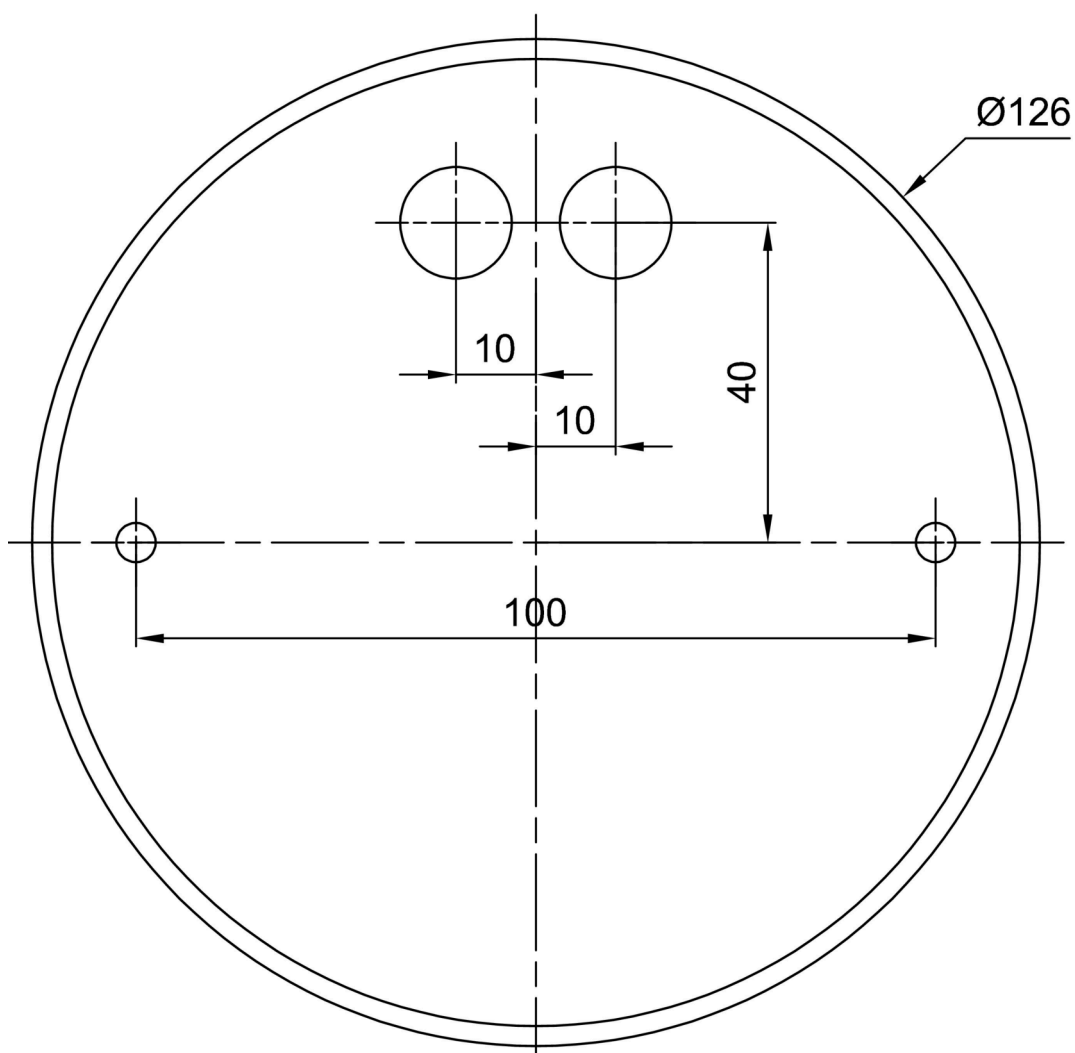

Logistic

EAN	8591728529413
Weight NTTO	1.4 Kg
Weight BTTO	1.7 Kg
Number of cartons	2 pcs
Package volume	0.014 m³
Package 1 width	0.21 m
Package 1 length	0.21 m
Package 1 height	0.205 m
Warranty*	60 months

*The warranty for the batteries is valid for 12 months from the date of purchase.

Installation dimensions: