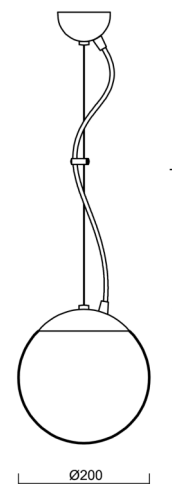

ADRIA L1

ZL11/092/L100 MS*

WWW.OSMONT.CZ

ADRIA L1

Product code: ADR42450

Type: ZL11/092/L100 MS*

Short description of the luminaire: Brass pendant E27 light ON/OFF with TRIPLEX OPAL glass shade.

Technical

Types of luminaires	Classic on/off
Mounting type	Suspended - wire
Base material	brass
Shade material	three-layer glass TRIPLEX OPAL
Base color	polished brass
Shade color	white
Holding the shade	steel holder
Mounting location	ceiling
Width	200 mm
Length	200 mm
Height	200 mm
Diameter	ø 200 mm
Hinge length	1000 mm
mounting holes (diameter)	none
Installation wire (diameter)	none
Impact strength	IK01
Operating temperature	from -20°C to +30°C

Eulum data for calculation programs are available at www.osmont.cz.

Logistic

EAN	8591728424503
Weight NTTO	1.4 Kg
Weight BTTO	1.7 Kg
Number of cartons	2 pcs
Package volume	0.014 m ³
Package 1 width	0.21 m
Package 1 length	0.21 m
Package 1 height	0.205 m
Warranty*	60 months