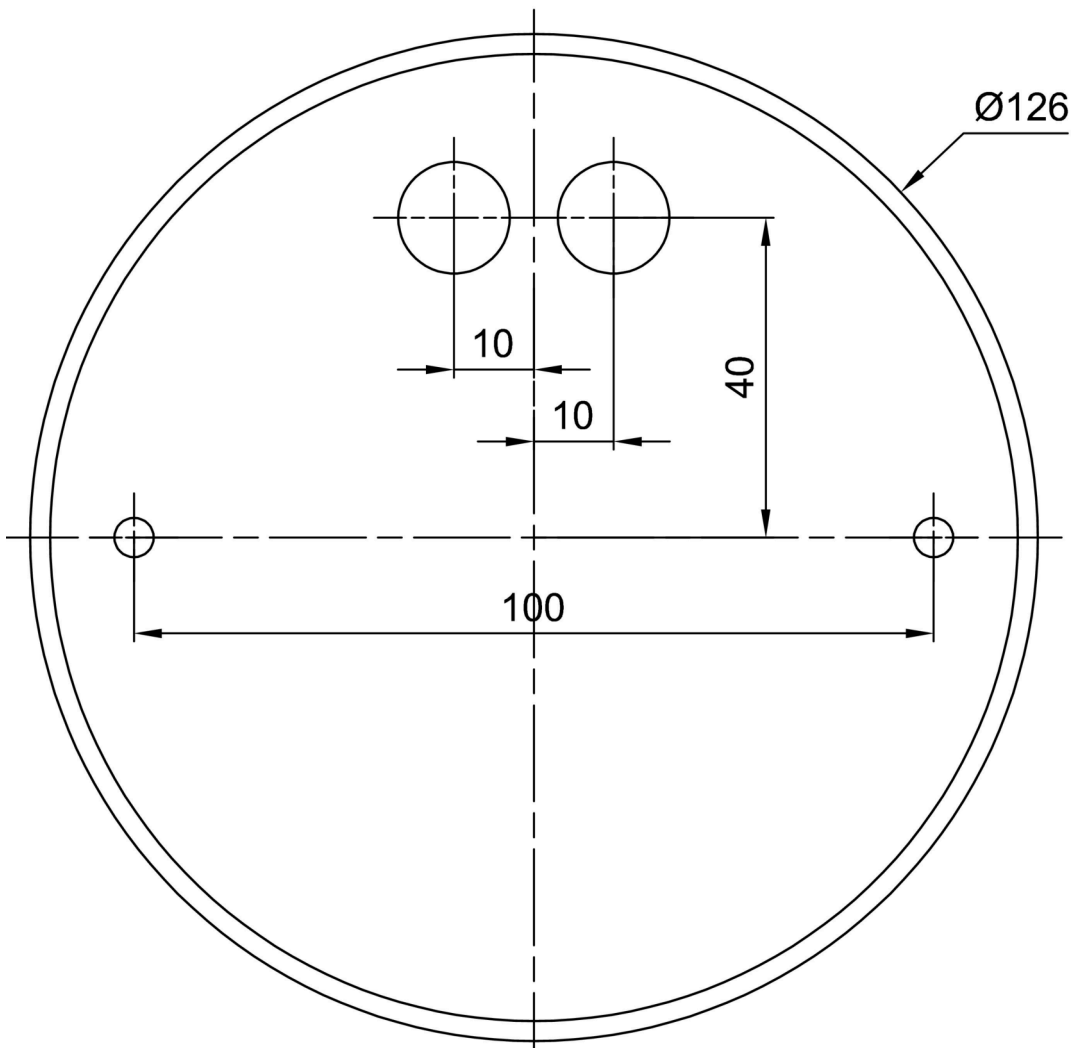

Logistic

EAN	8591728424466
Weight NTTO	1.4 Kg
Weight BTTO	1.7 Kg
Number of cartons	2 pcs
Package volume	0.014 m³
Package 1 width	0.21 m
Package 1 length	0.21 m
Package 1 height	0.205 m
Warranty*	60 months

*The warranty for the batteries is valid for 12 months from the date of purchase.

Installation dimensions: