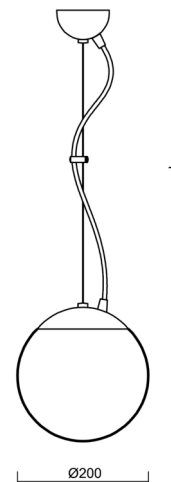

ADRIA L1

ZL11/092/L100 B*

WWW.OSMONT.CZ

ADRIA L1

Product code: ADR42446

Type: ZL11/092/L100 B*

Short description of the luminaire: White pendant E27 light ON/OFF with TRIPLEX OPAL glass shade.

Technical

Types of luminaires	Classic on/off
Mounting type	Suspended - wire
Base material	steel
Shade material	three-layer glass TRIPLEX OPAL
Base color	white Ral9003
Shade color	white
Holding the shade	steel holder
Mounting location	ceiling
Width	200 mm
Length	200 mm
Height	200 mm
Diameter	ø 200 mm
Hinge length	1000 mm
mounting holes (diameter)	none
Installation wire (diameter)	none
Impact strength	IK01
Operating temperature	from -20°C to +30°C