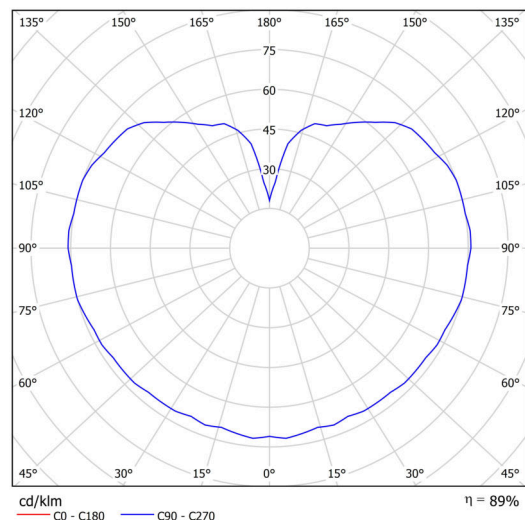

Luminous

Blue light hazard	Risk group 0

Eulum data for calculation programs are available at www.osmont.cz.