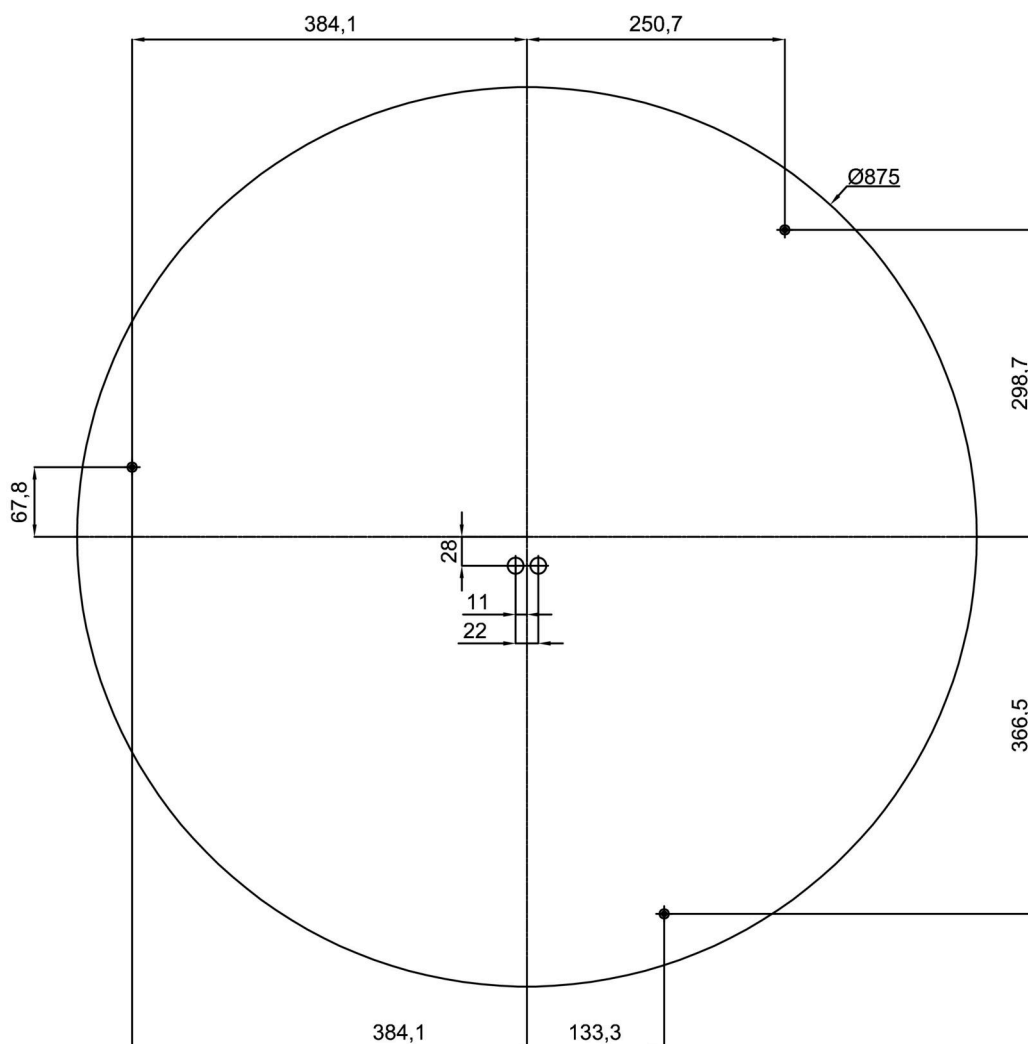

Multipower

*Möglichkeit der Leistungseinstellung durch den Benutzer (DIP-Schalter an der Stromquelle).

I [mA]	700	600	500	400	
[%]	100	86	71	57	

Logistik

EAN	8591728131197
Gewicht NTTO	9.9 Kg
Gewicht BTTO	12.6 Kg
Anzahl kartons	1 Stck
Paketvolumen	0.205 m³
Paket 1 breite	0.95 m
Paket 1 länge	0.23 m
Paket 1 höhe	0.94 m
Garantie*	60 Monate

*Die Garantie für die Batterien gilt für 12 Monate ab Kaufdatum.

Einbaumaße: