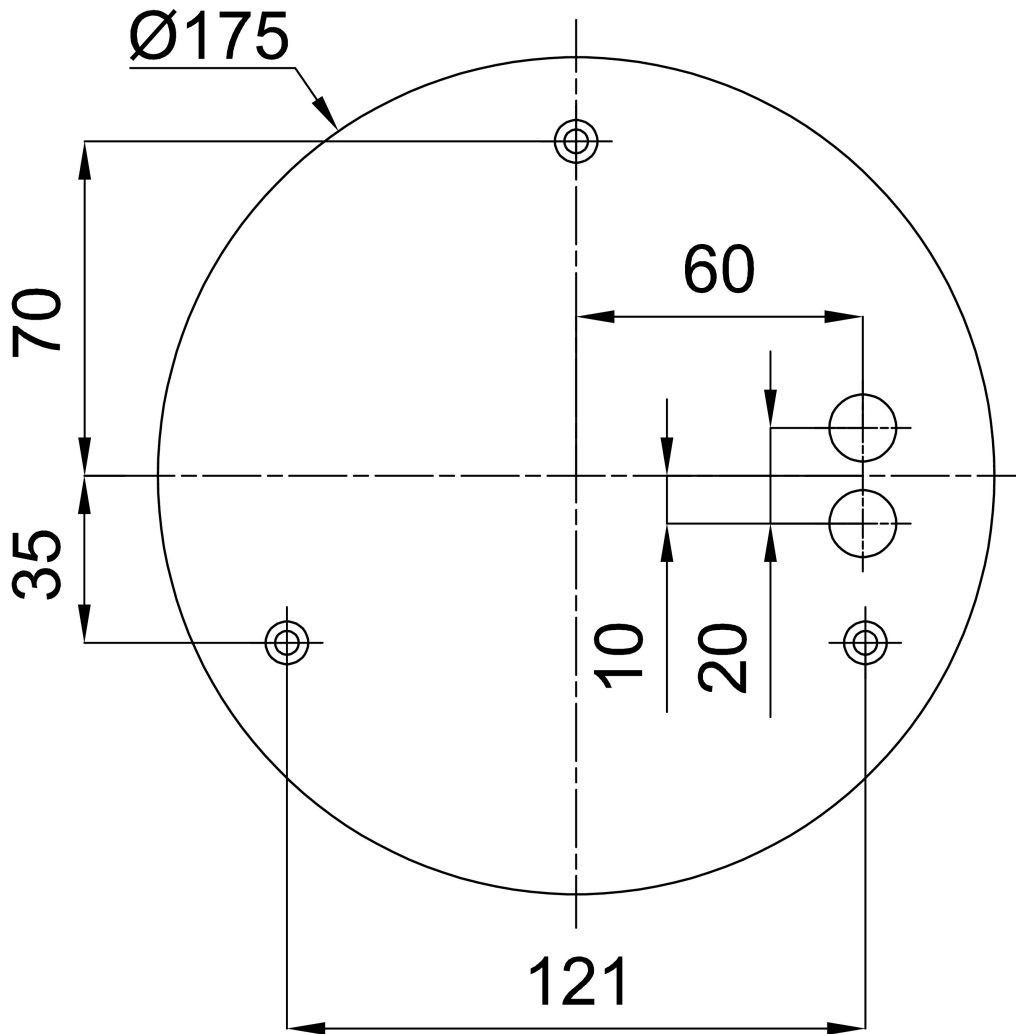

Technical data

Types of luminaires	Classic on/off
Mounting type	Suspended - cable
Base material	steel
Shade material	opal polymethyl methacrylate
Base color	Olive Ral6011
Shade color	white
Mounting location	ceiling
Width	600 mm
Length	600 mm
Height	50 mm
Diameter	ø 600 mm
Suspension length	1000 mm
mounting holes (diameter)	3xø5mm
Cable entrance	2xø16mm
Energy Class	B
Operating temperature	from -20°C to +30°C

Installation dimensions:

Additional assortment:

Lampshade

Product code	Name	Color	Picture	Drawing
20669	PM92	white		