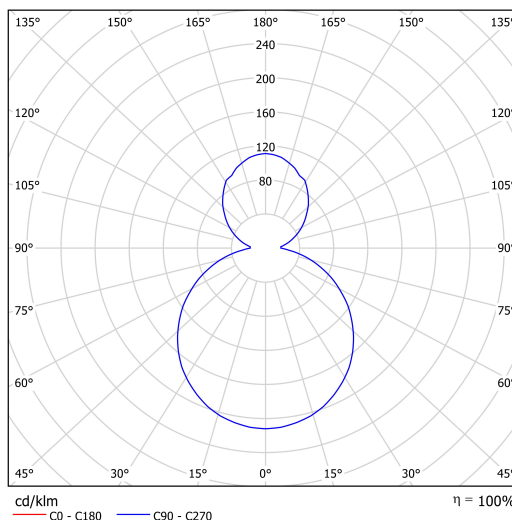

ZETA ST2 UP/DOWN

Product code: ZET60686

Type: LED-3L651E950/350ZST/FP92/L100 O 2/1 4K##

Short description of the luminaire: Olive green colour | pendant LED light ON/OFF | two-circuit connection | direct and indirect lighting version | matt PMMA shade | textile cable pendant (with inner support wire) 100 cm |

Technical data

Types of luminaires	Classic on/off
Mounting type	Suspended - cable
Base material	steel
Shade material	opal polymethyl methacrylate
Base color	Olive Ral6011
Shade color	white
Mounting location	ceiling
Width	600 mm
Length	600 mm
Height	50 mm
Diameter	ø 600 mm
Suspension length	1000 mm
mounting holes (diameter)	3xø5mm
Cable entrance	2xø16mm
Energy Class	B
Operating temperature	from -20°C to +30°C

Electrical data

Power consumption	38+14 W
Ingress Protection	IP40
Socket	LED modul
terminal block	snap terminal block
Automatic circuit breaker type B10A	10 pcs
Automatic circuit breaker type B16A	16 pcs
Automatic circuit breaker type C10A	16 pcs
Automatic circuit breaker type C16A	26 pcs
Number of LED drivers	2

Luminous data

Lum. flux of luminaire	4700+1620 lm
Lum. flux of light source	6520+2380 lm
Luminaire efficacy	123 lm/W
Chromaticity temperature	4000 K
Rated life time LED L80/B10	100000 hours
CRI	Ra80
MacAdam	3
Blue light hazard	Risk group 0

Eulum data for calculation programs are available at www.osmont.cz.

OSMONT, s.r.o.
HYBRÁLEC 129,
586 01 JIHLAVA, CZ