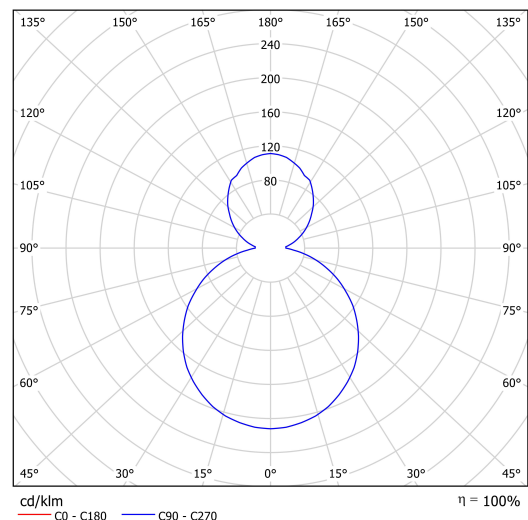

Technical data

Types of luminaires	Dimmable
Mounting type	Suspended - cable
Base material	steel
Shade material	opal polymethyl methacrylate
Base color	Olive Ral6011
Shade color	white
Mounting location	ceiling
Width	400 mm
Length	400 mm
Height	50 mm
Diameter	Ø 400 mm
Suspension length	1000 mm
mounting holes (diameter)	3xØ5mm
Cable entrance	2xØ16mm
Energy Class	C
Operating temperature	from -20°C to +30°C