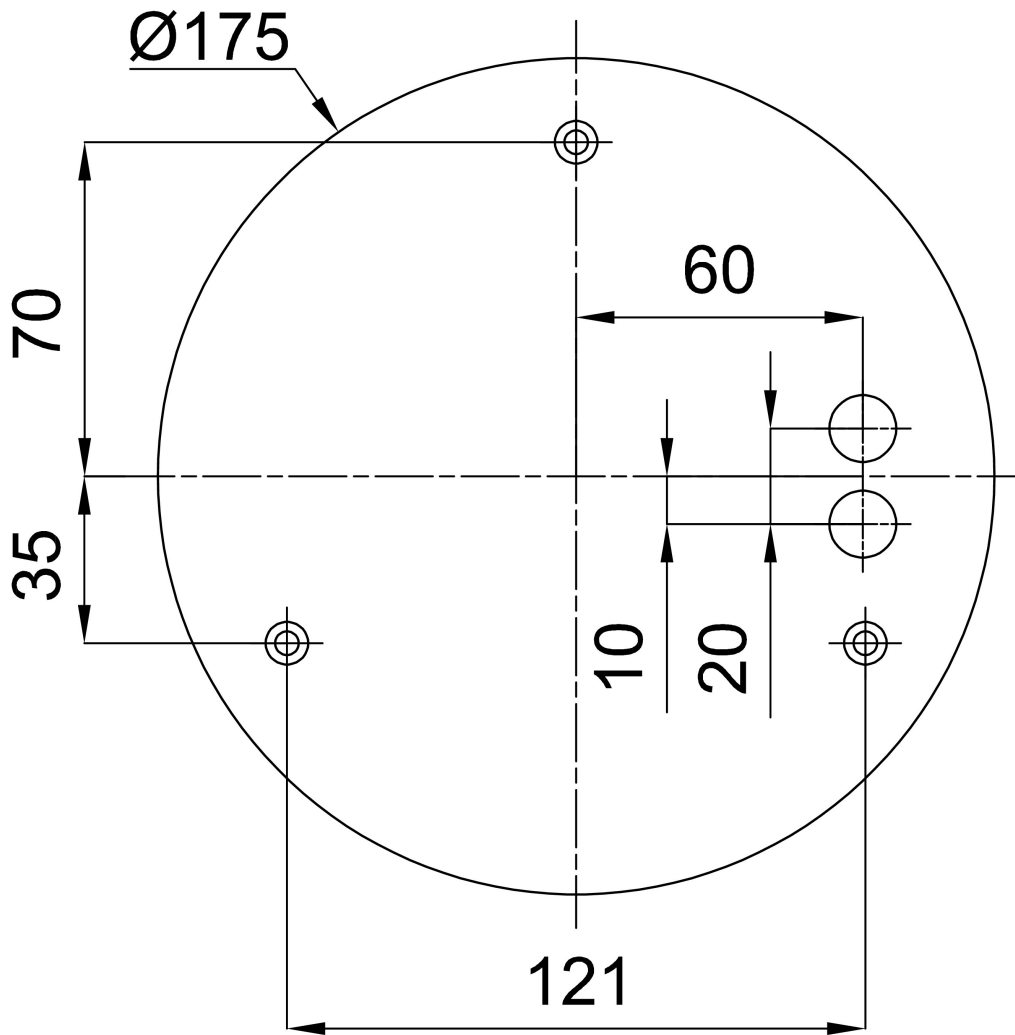

Technical data

Types of luminaires	Dimmable
Mounting type	Suspended - cable
Base material	steel
Shade material	opal polymethyl methacrylate
Base color	Olive Ral6011
Shade color	white
Mounting location	ceiling
Width	400 mm
Length	400 mm
Height	50 mm
Diameter	Ø 400 mm
Suspension length	1000 mm
mounting holes (diameter)	3xØ5mm
Cable entrance	2xØ16mm
Energy Class	C
Operating temperature	from -20°C to +30°C

*The warranty for the batteries is valid for 36 months from the date of purchase.

Installation dimensions:

Additional assortment:

Lampshade

Product code	Name	Color	Picture	Drawing
20668	PM91	white		