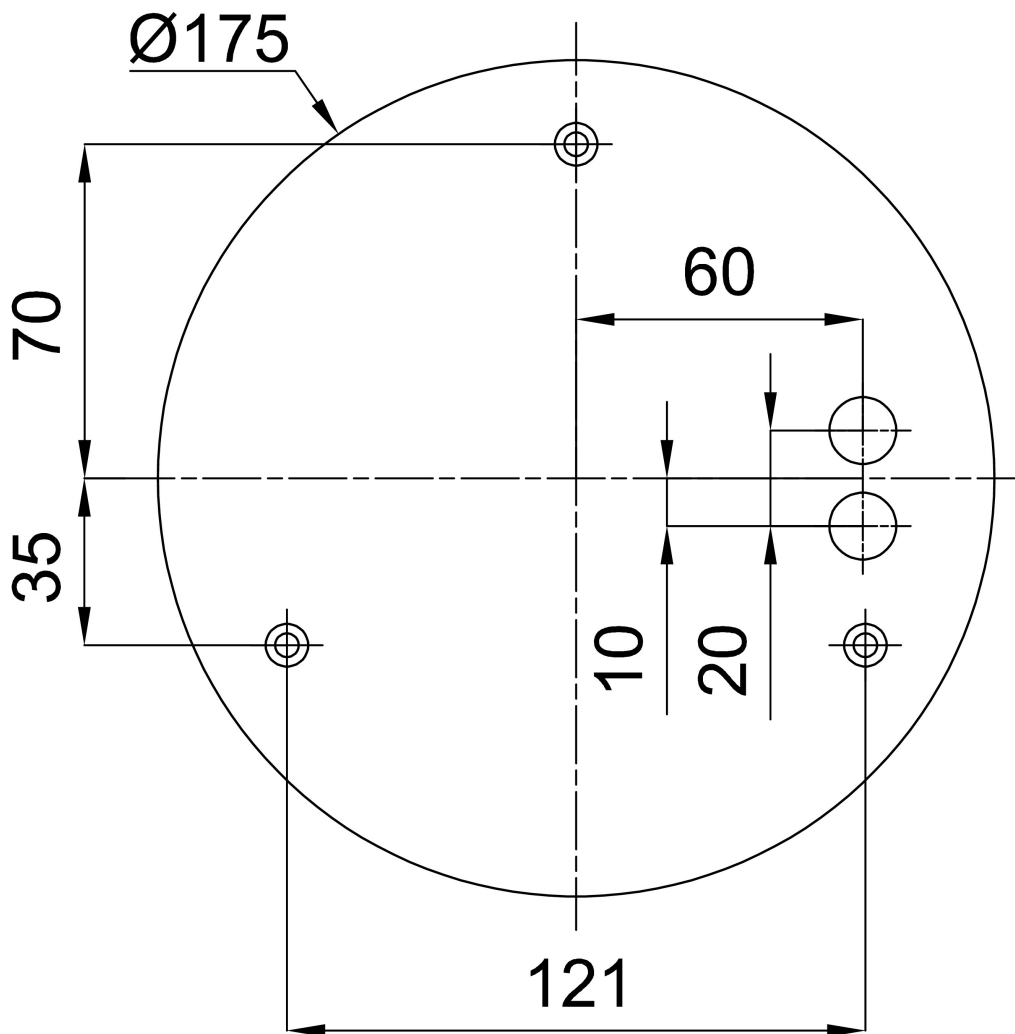

Technical data

Types of luminaires	Classic on/off
Mounting type	Suspended - cable
Base material	steel
Shade material	opal polymethyl methacrylate
Base color	Olive Ral6011
Shade color	white
Mounting location	ceiling
Width	400 mm
Length	400 mm
Height	50 mm
Diameter	ø 400 mm
Suspension length	1000 mm
mounting holes (diameter)	3xø5mm
Cable entrance	2xø16mm
Energy Class	C
Operating temperature	from -20°C to +30°C

*The warranty for the batteries is valid for 36 months from the date of purchase.

Installation dimensions:

Additional assortment:

Lampshade

Product code	Name	Color	Picture	Drawing
20668	PM91	white	