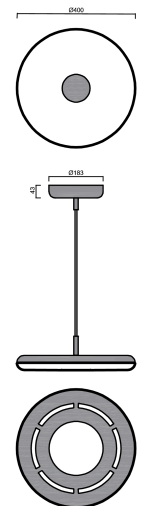

ZETA ST1 UP/DOWN

LED-1L641E700/250ZST/FP91/L100 0 2/1 4K#

WWW.OSMONT.CZ

ZETA ST1 UP/DOWN

Product code: ZET60662

Type: LED-1L641E700/250ZST/FP91/L100 O 2/1 4K#

Short description of the luminaire: Olive green colour | pendant LED light ON/OFF | two-circuit connection | direct and indirect lighting version | matt PMMA shade | textile cable pendant (with inner support wire) 100 cm |

Technical data

Types of luminaires	Classic on/off
Mounting type	Suspended - cable
Base material	steel
Shade material	opal polymethyl methacrylate
Base color	Olive Ral6011
Shade color	white
Mounting location	ceiling
Width	400 mm
Length	400 mm
Height	50 mm
Diameter	ø 400 mm
Suspension length	1000 mm
mounting holes (diameter)	3xø5mm
Cable entrance	2xø16mm
Energy Class	C
Operating temperature	from -20°C to +30°C

Electrical data

Power consumption	31+11 W
Ingress Protection	IP40
Socket	LED modul
terminal block	snap terminal block
Automatic circuit breaker type B10A	10 pcs
Automatic circuit breaker type B16A	16 pcs
Automatic circuit breaker type C10A	16 pcs
Automatic circuit breaker type C16A	26 pcs
Number of LED drivers	2