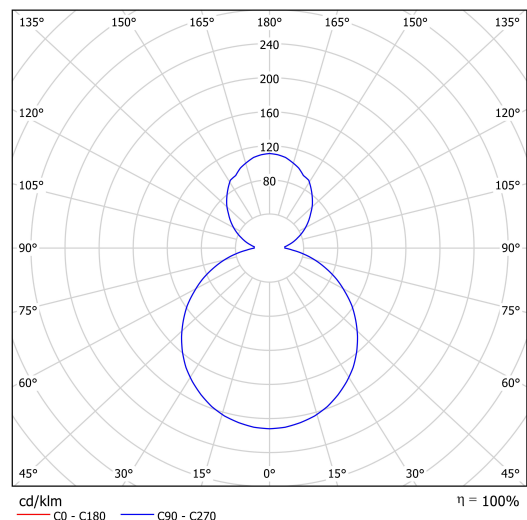

Luminous data

Lum. flux of luminaire	3620+1220 lm
Lum. flux of light source	5030+1790 lm
Luminaire efficacy	116 lm/W
Chromaticity temperature	4000 K
Rated life time LED L80/B10	100000 hours
CRI	Ra80
MacAdam	3
Blue light hazard	Risk group 0