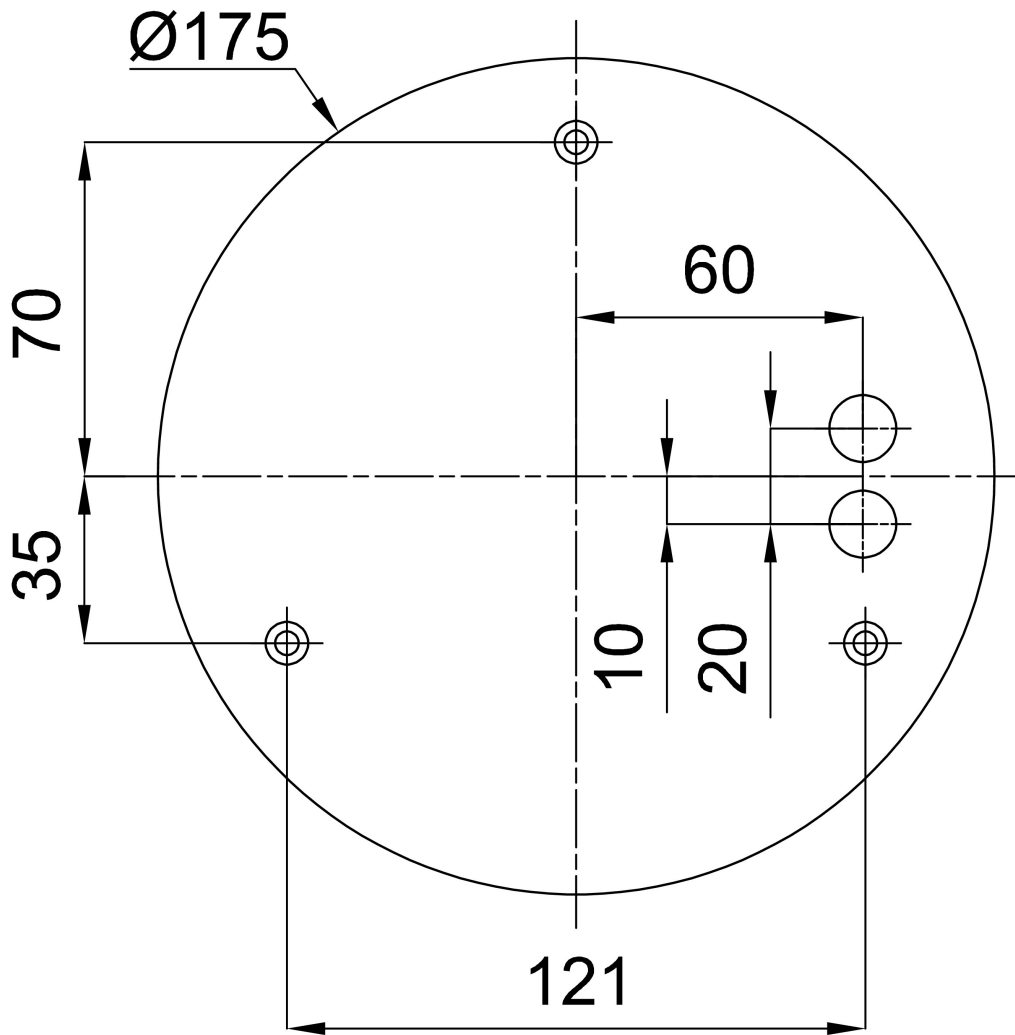

## Technical data

Types of luminaires	Classic on/off
Mounting type	Suspended - cable
Base material	steel
Shade material	opal polymethyl methacrylate
Base color	Olive Ral6011
Shade color	white
Mounting location	ceiling
Width	400 mm
Length	400 mm
Height	50 mm
Diameter	ø 400 mm
Suspension length	1000 mm
mounting holes (diameter)	3xø5mm
Cable entrance	2xø16mm
Energy Class	C
Operating temperature	from -20°C to +30°C

## Installation dimensions: