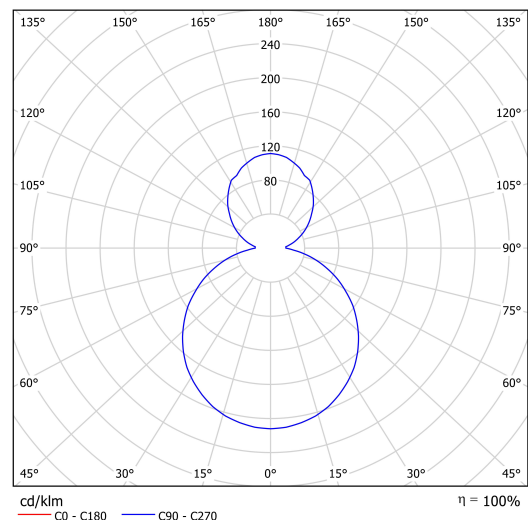

Luminous data

Lum. flux of luminaire	4840 lm
Lum. flux of light source	6820 lm
Luminaire efficacy	115 lm/W
Chromaticity temperature	4000 K
Rated life time LED L80/B10	100000 hours
CRI	Ra80
MacAdam	3
Blue light hazard	Risk group 0