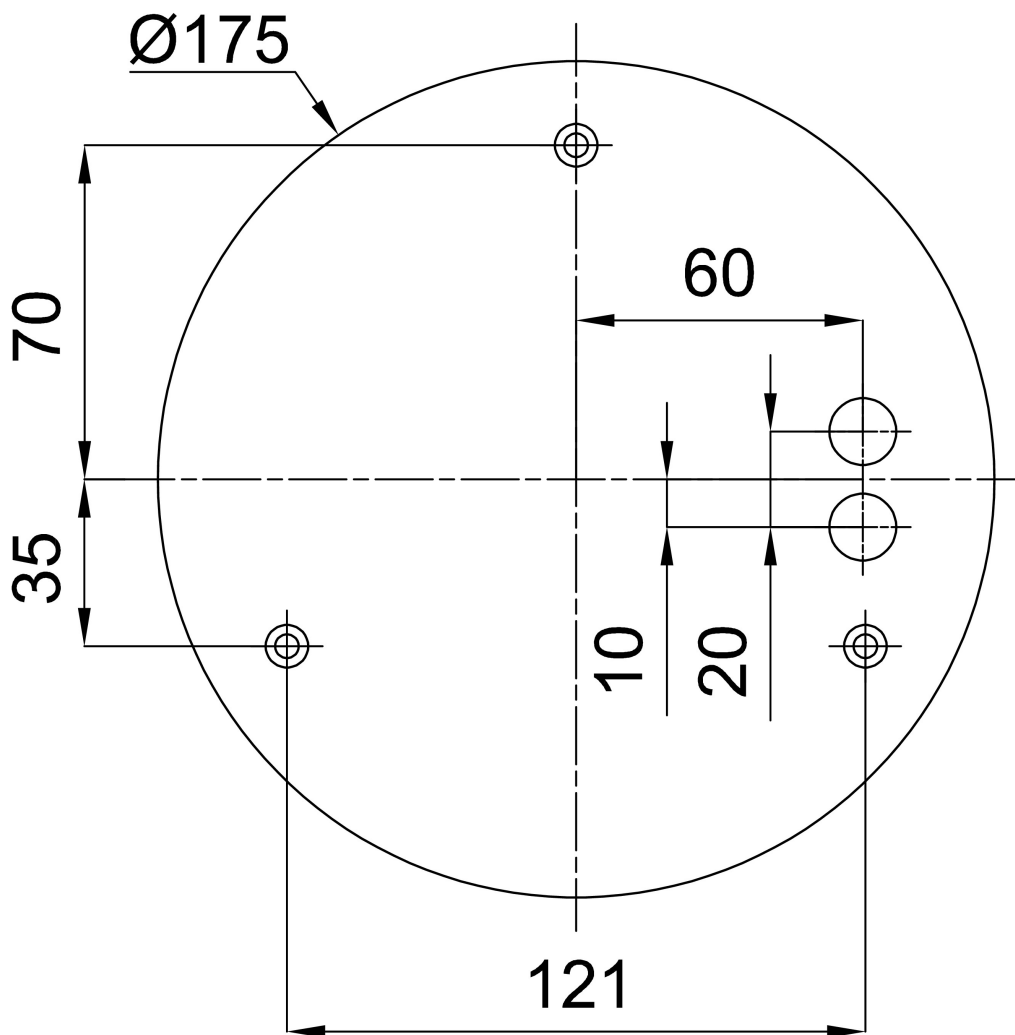

Technical data

Types of luminaires	Dimmable
Mounting type	Suspended - cable
Base material	steel
Shade material	opal polymethyl methacrylate
Base color	Golden Beach RAL1015
Shade color	white
Mounting location	ceiling
Width	400 mm
Length	400 mm
Height	50 mm
Diameter	ø 400 mm
Suspension length	1000 mm
mounting holes (diameter)	3xø5mm
Cable entrance	2xø16mm
Energy Class	C
Operating temperature	from -20°C to +30°C

Installation dimensions:

Additional assortment:

Lampshade

Product code	Name	Color	Picture	Drawing
20668	PM91	white		