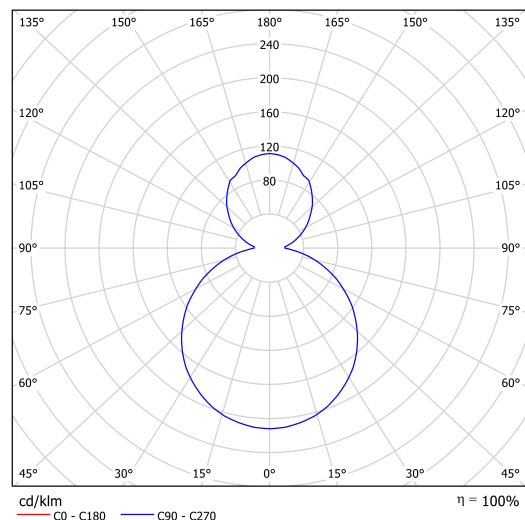

Luminous data

Lum. flux of luminaire	4840 lm
Lum. flux of light source	6820 lm
Luminaire efficacy	115 lm/W
Chromaticity temperature	4000 K
Rated life time LED L80/B10	100000 hours
CRI	Ra80
MacAdam	3
Blue light hazard	Risk group 0