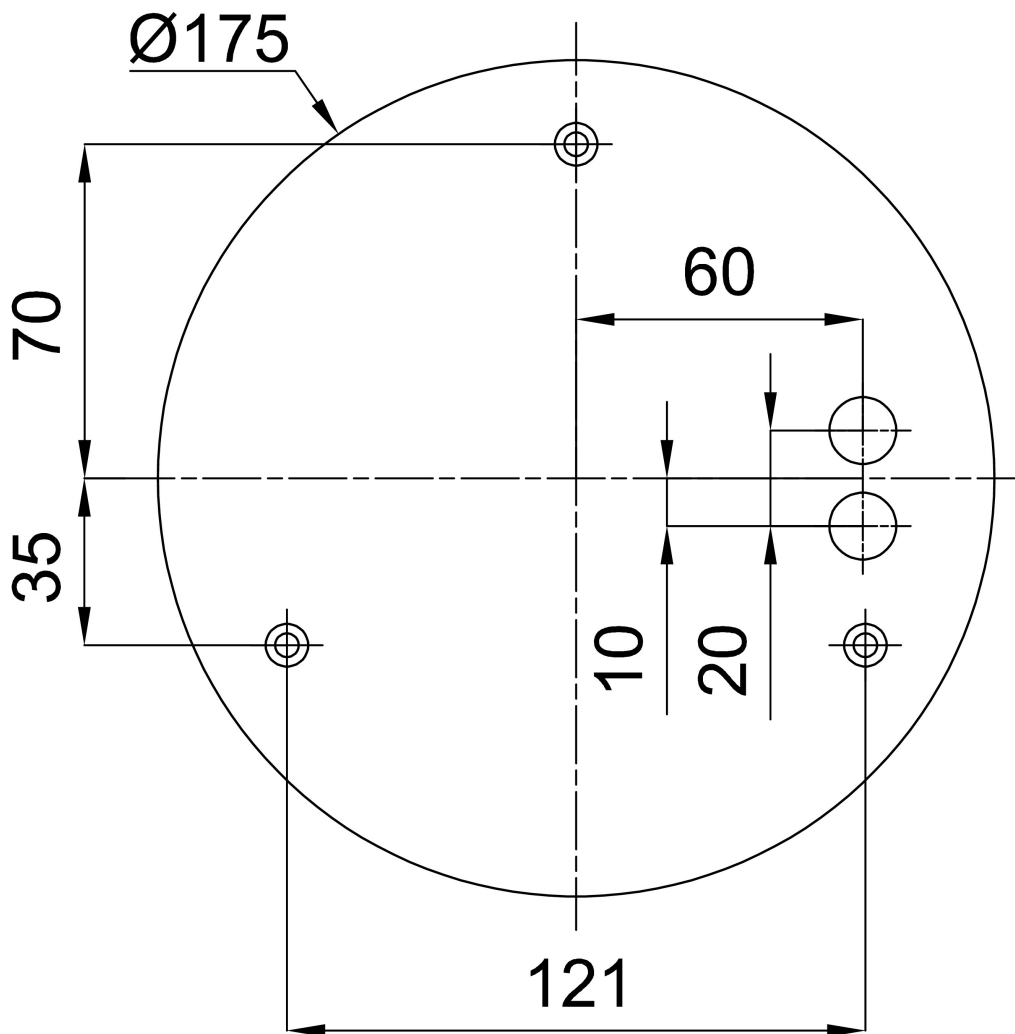

Technical data

Types of luminaires	Classic on/off
Mounting type	Suspended - cable
Base material	steel
Shade material	opal polymethyl methacrylate
Base color	grey Ral7040
Shade color	white
Mounting location	ceiling
Width	400 mm
Length	400 mm
Height	50 mm
Diameter	ø 400 mm
Suspension length	1000 mm
mounting holes (diameter)	3xø5mm
Cable entrance	2xø16mm
Energy Class	C
Operating temperature	from -20°C to +30°C

Luminous data

Lum. flux of luminaire	4840 lm
Lum. flux of light source	6820 lm
Luminaire efficacy	115 lm/W
Chromaticity temperature	4000 K
Rated life time LED L80/B10	100000 hours
CRI	Ra80
MacAdam	3
Blue light hazard	Risk group 0

Installation dimensions:

Additional assortment:

Lampshade

Product code	Name	Color	Picture	Drawing
20668	PM91	white	