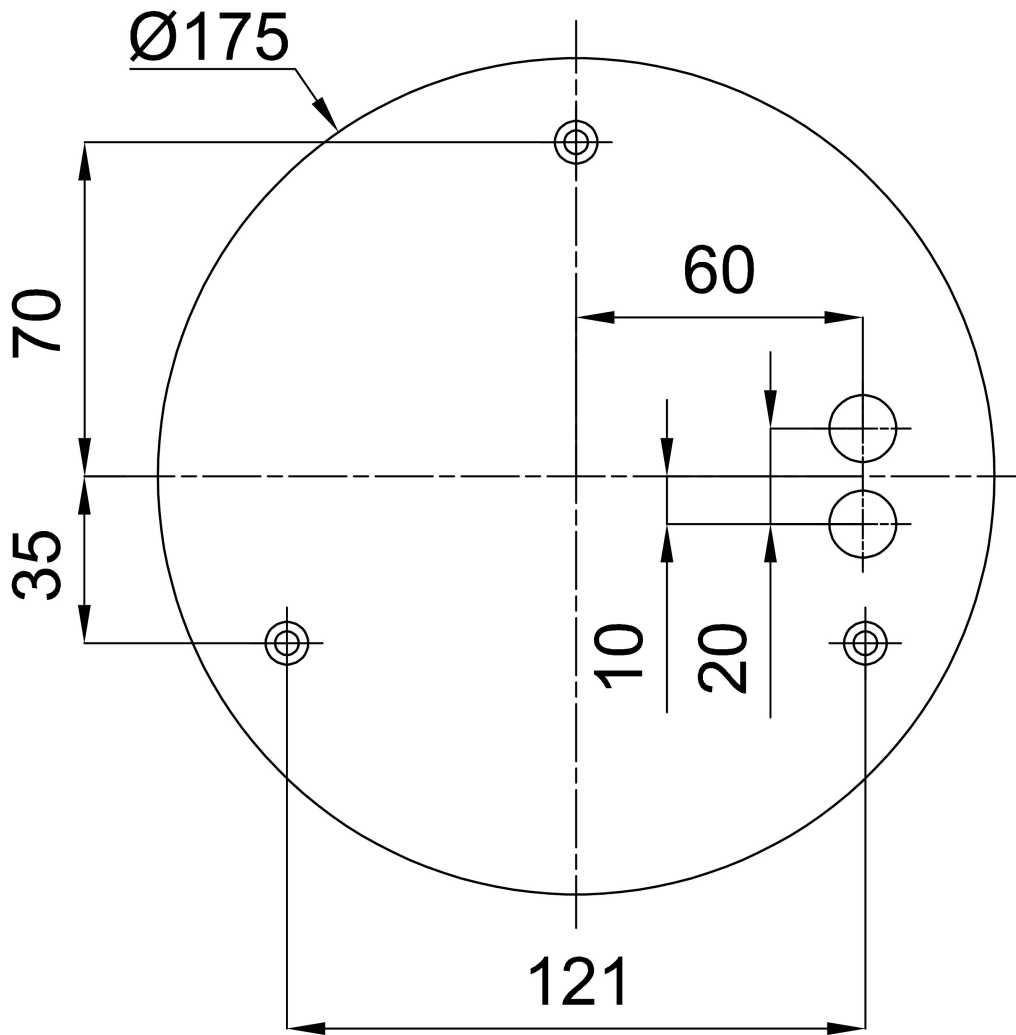

Technical data

Types of luminaires	Classic on/off
Mounting type	Suspended - cable
Base material	steel
Shade material	opal polymethyl methacrylate
Base color	white Ral9003
Shade color	white
Mounting location	ceiling
Width	400 mm
Length	400 mm
Height	50 mm
Diameter	ø 400 mm
Suspension length	1000 mm
mounting holes (diameter)	3xø5mm
Cable entrance	2xø16mm
Energy Class	C
Operating temperature	from -20°C to +30°C

*The warranty for the batteries is valid for 36 months from the date of purchase.

Installation dimensions:

Additional assortment:

Lampshade

Product code	Name	Color	Picture	Drawing
20668	PM91	white	