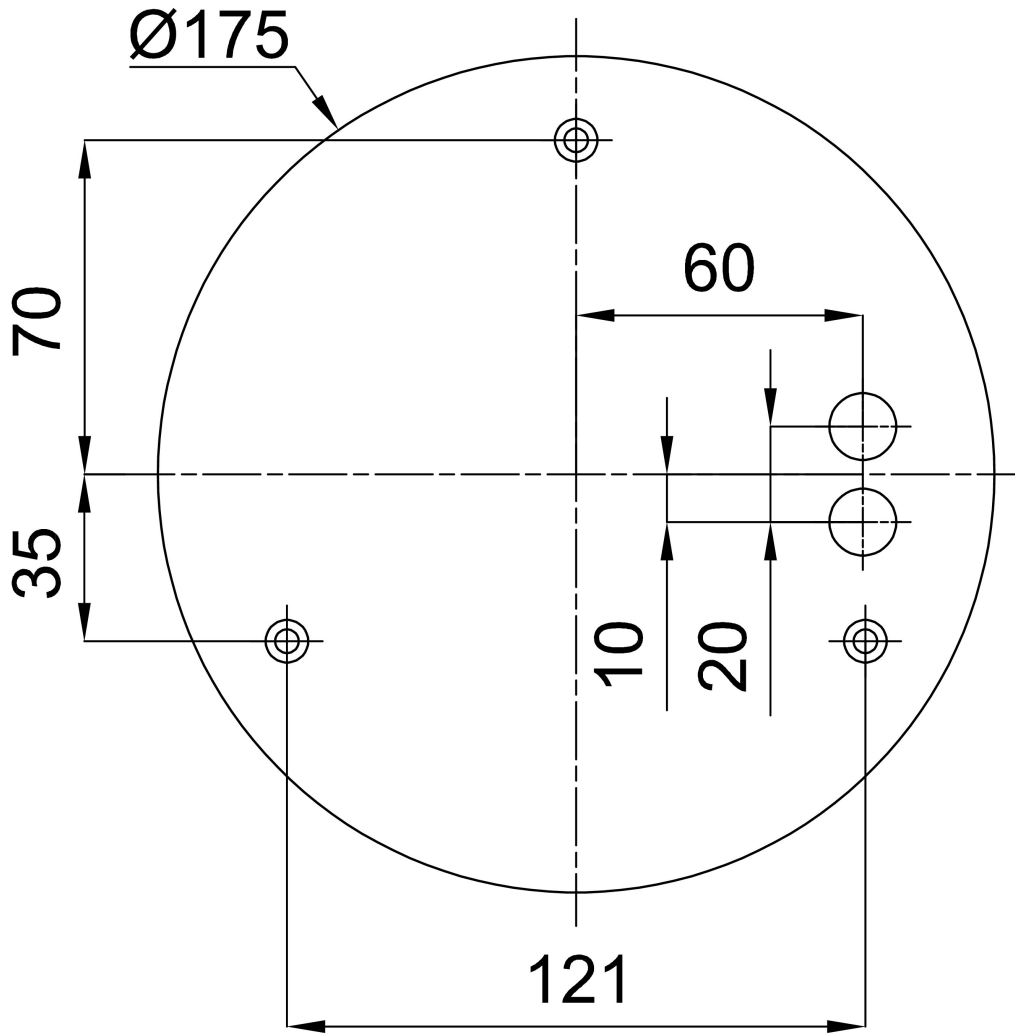

Logistical data

EAN	8591728234768
Weight NTTO	2.8 Kg
Weight BTTO	3.1 Kg
Warranty*	60 months

*The warranty for the batteries is valid for 36 months from the date of purchase.

Installation dimensions: