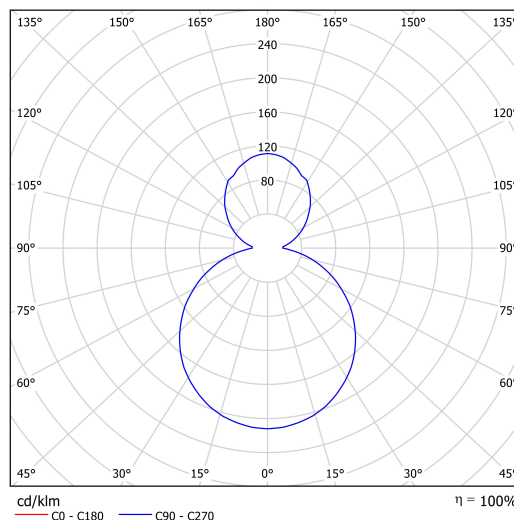

Luminous data

Lum. flux of luminaire	4840 lm
Lum. flux of light source	6820 lm
Luminaire efficacy	115 lm/W
Chromaticity temperature	4000 K
Rated life time LED L80/B10	100000 hours
CRI	Ra80
MacAdam	3
Blue light hazard	Risk group 0