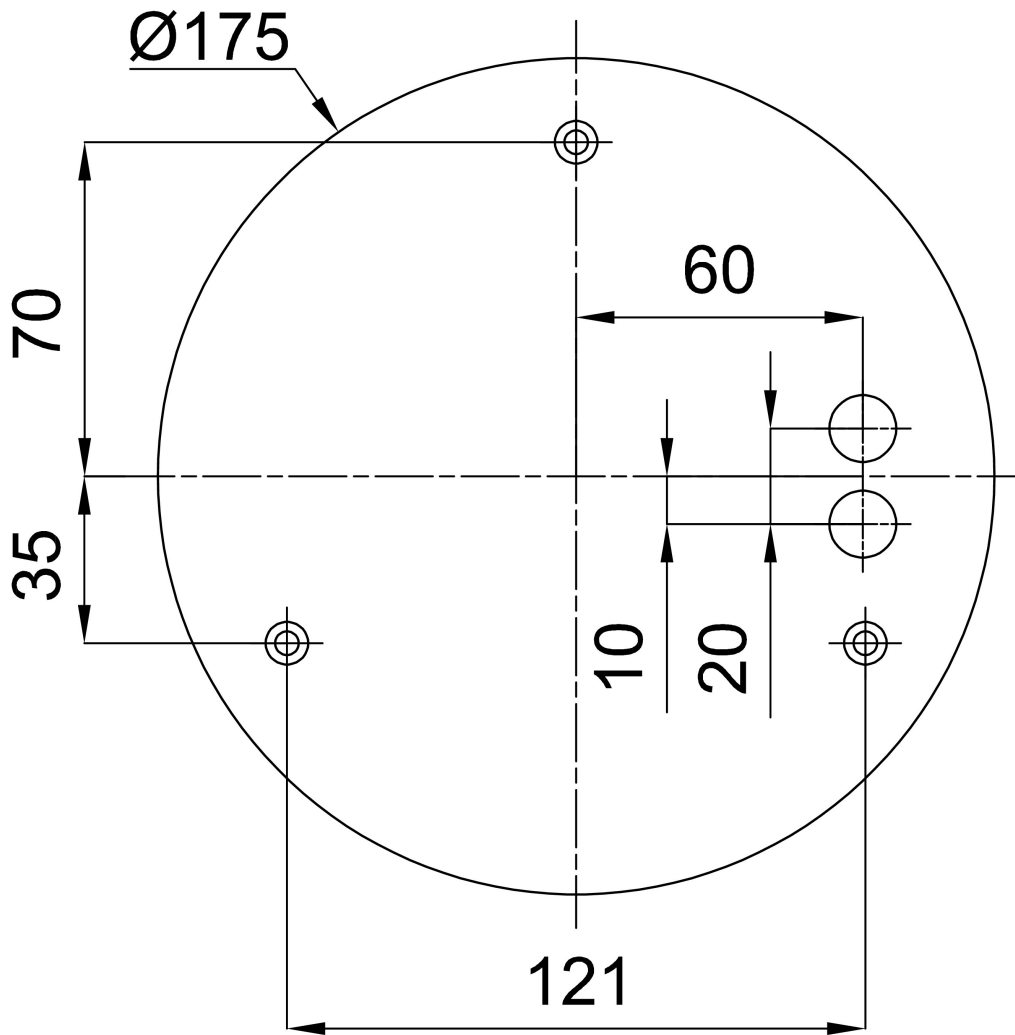

Technical data

Types of luminaires	Classic on/off
Mounting type	Suspended - cable
Base material	steel
Shade material	opal polymethyl methacrylate
Base color	white Ral9003
Shade color	white
Mounting location	ceiling
Width	400 mm
Length	400 mm
Height	50 mm
Diameter	ø 400 mm
Suspension length	1000 mm
mounting holes (diameter)	3xø5mm
Cable entrance	2xø16mm
Energy Class	C
Operating temperature	from -20°C to +30°C

Installation dimensions:

Additional assortment:

Lampshade

Product code	Name	Color	Picture	Drawing
20668	PM91	white	