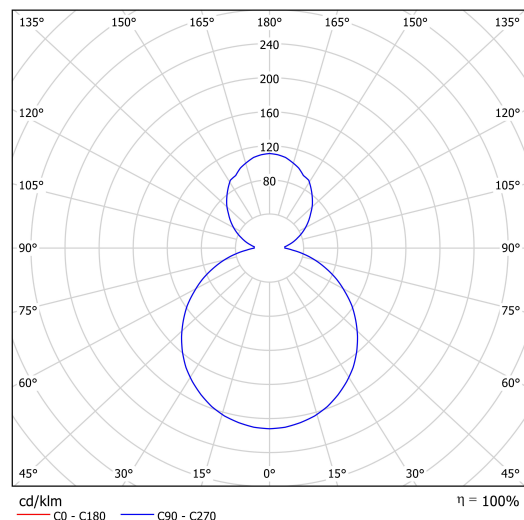

Luminous data

Lum. flux of luminaire	4840 lm
Lum. flux of light source	6820 lm
Luminaire efficacy	115 lm/W
Chromaticity temperature	4000 K
Rated life time LED L80/B10	100000 hours
CRI	Ra80
MacAdam	3
Blue light hazard	Risk group 0