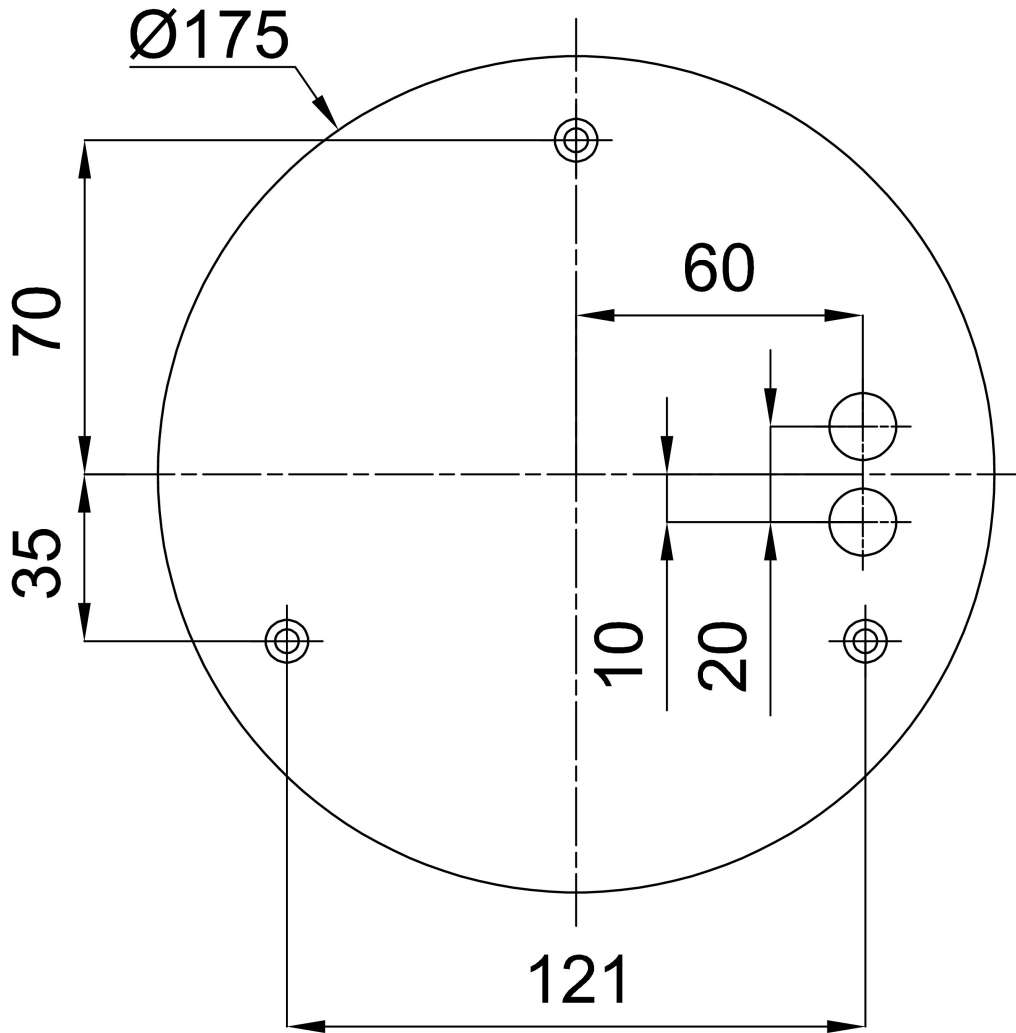

## Technical data

Types of luminaires	Classic on/off
Mounting type	Suspended - cable
Base material	steel
Shade material	opal polymethyl methacrylate
Base color	black Ral9005
Shade color	white
Mounting location	ceiling
Width	400 mm
Length	400 mm
Height	50 mm
Diameter	ø 400 mm
Suspension length	1000 mm
mounting holes (diameter)	3xø5mm
Cable entrance	2xø16mm
Energy Class	C
Operating temperature	from -20°C to +30°C

Installation dimensions: