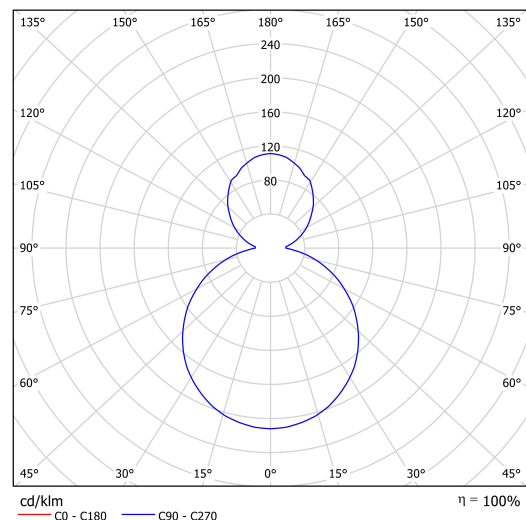

Luminous data

Lum. flux of luminaire	4640 lm
Lum. flux of light source	6540 lm
Luminaire efficacy	110 lm/W
Chromaticity temperature	3000 K
Rated life time LED L80/B10	100000 hours
CRI	Ra80
MacAdam	3
Blue light hazard	Risk group 0