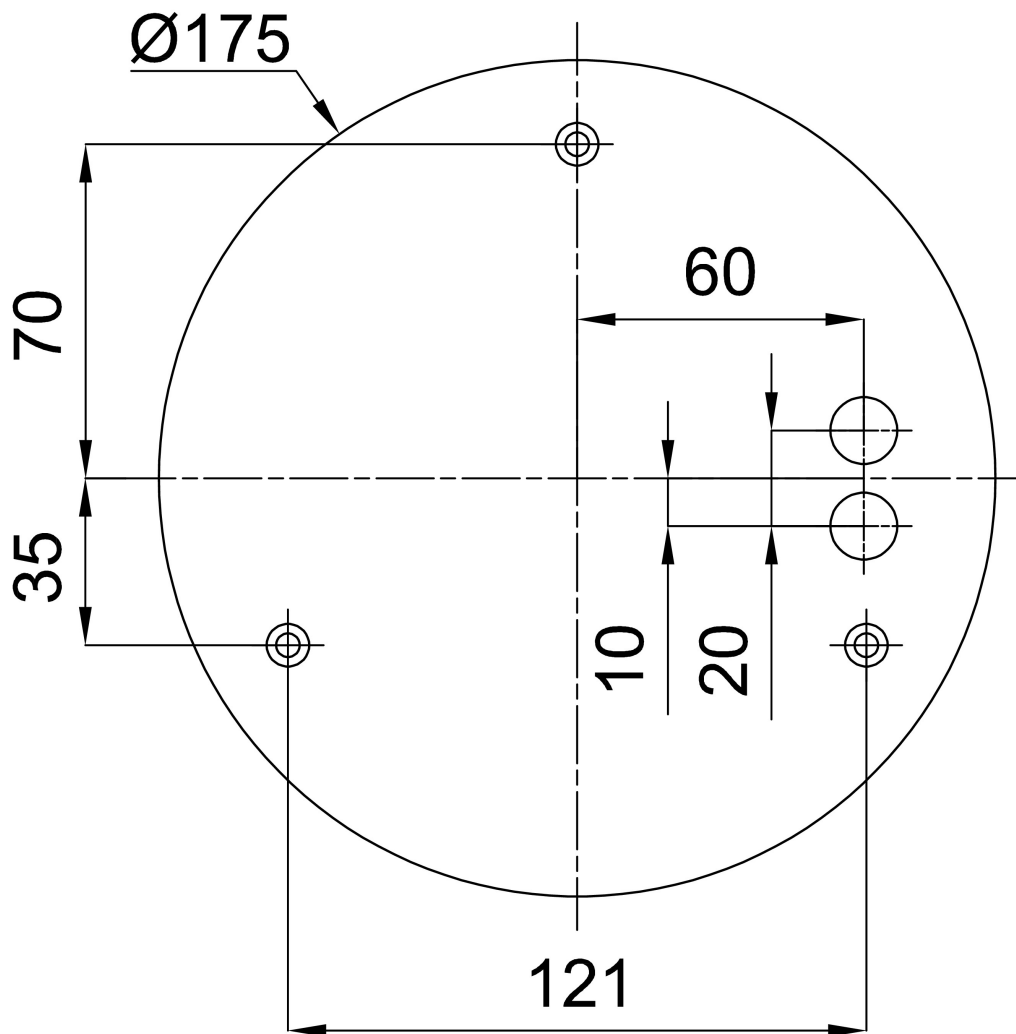

Technical data

Types of luminaires	Dimmable
Mounting type	Suspended - cable
Base material	steel
Shade material	opal polymethyl methacrylate
Base color	white Ra9003
Shade color	white
Mounting location	ceiling
Width	400 mm
Length	400 mm
Height	50 mm
Diameter	ø 400 mm
Suspension length	1000 mm
mounting holes (diameter)	3xø5mm
Cable entrance	2xø16mm
Energy Class	C
Operating temperature	from -20°C to +30°C

*The warranty for the batteries is valid for 36 months from the date of purchase.

Installation dimensions:

Additional assortment:

Lampshade

Product code	Name	Color	Picture	Drawing
20668	PM91	white		