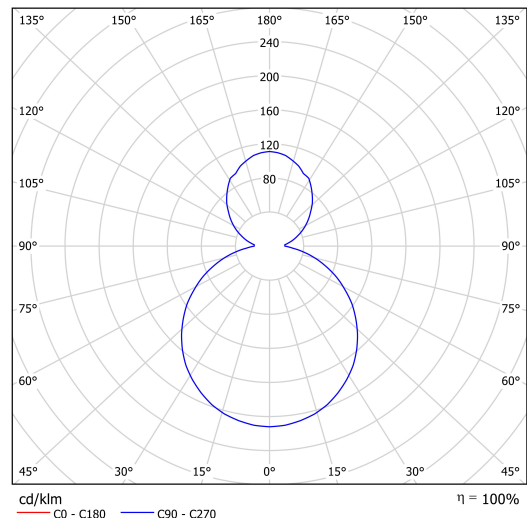

Luminous data

Lum. flux of luminaire	4640 lm
Lum. flux of light source	6540 lm
Luminaire efficacy	110 lm/W
Chromaticity temperature	3000 K
Rated life time LED L80/B10	100000 hours
CRI	Ra80
MacAdam	3
Blue light hazard	Risk group 0