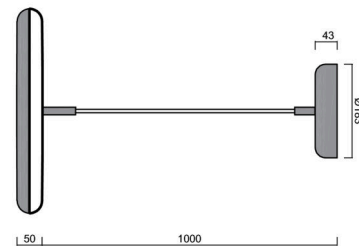

## Technical

Types of luminaires	Dimmable
Mounting type	Suspended - textile cable
Base material	steel
Shade material	opal polymethyl methacrylate
Base color	grey Ral7040
Shade color	white - grey
Mounting location	ceiling
Width	400 mm
Length	400 mm
Height	50 mm
Diameter	ø 400 mm
Hinge length	1000 mm
mounting holes (diameter)	3xø5mm
Installation wire (diameter)	2xø16mm
Energy Class	C
Operating temperature	from -20°C to +30°C