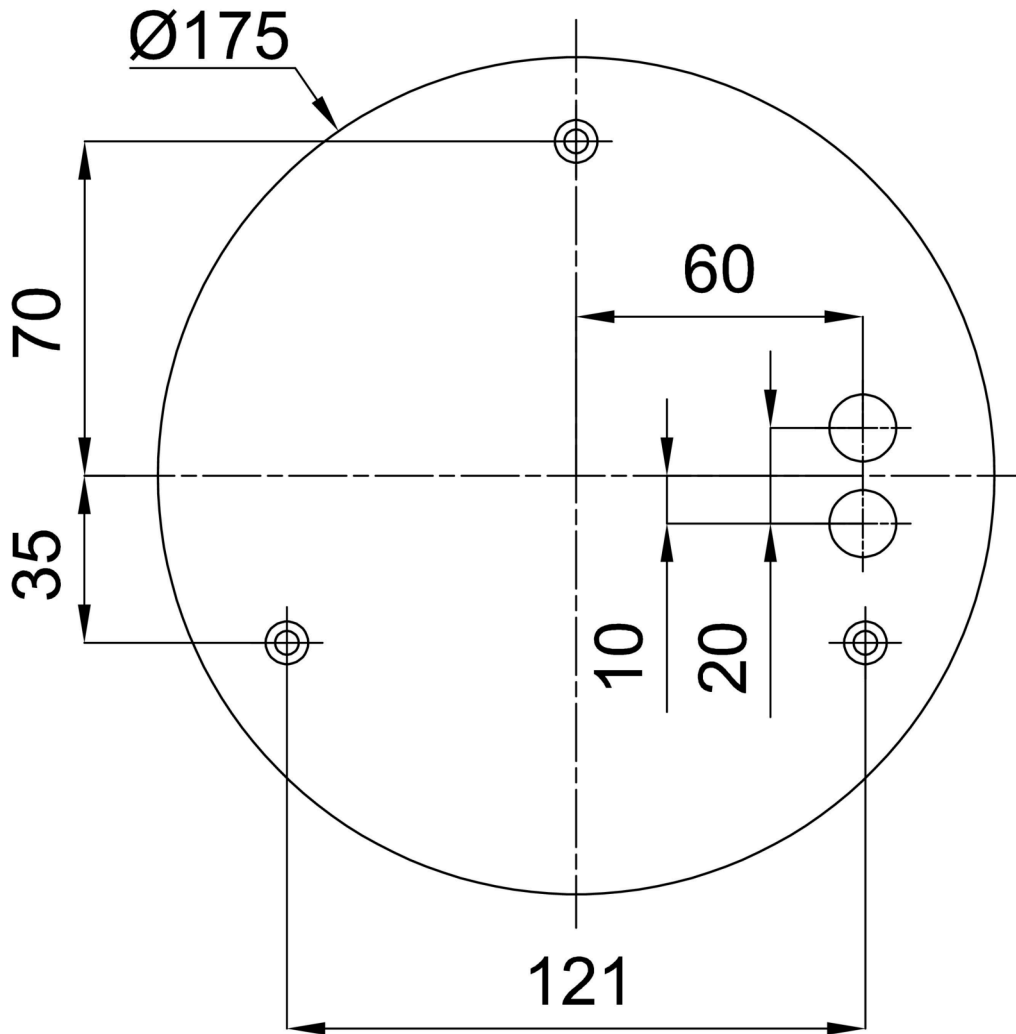

## Technical

Types of luminaires	Dimmable
Mounting type	Suspended - textile cable
Base material	steel
Shade material	opal polymethyl methacrylate
Base color	grey Ral7040
Shade color	white - grey
Mounting location	ceiling
Width	400 mm
Length	400 mm
Height	50 mm
Diameter	ø 400 mm
Hinge length	1000 mm
mounting holes (diameter)	3xø5mm
Installation wire (diameter)	2xø16mm
Energy Class	C
Operating temperature	from -20°C to +30°C

Installation dimensions:

Additional assortment:

Lampshade

Product code	Name	Color	Description	Picture	Drawing
20668	PM91	white		