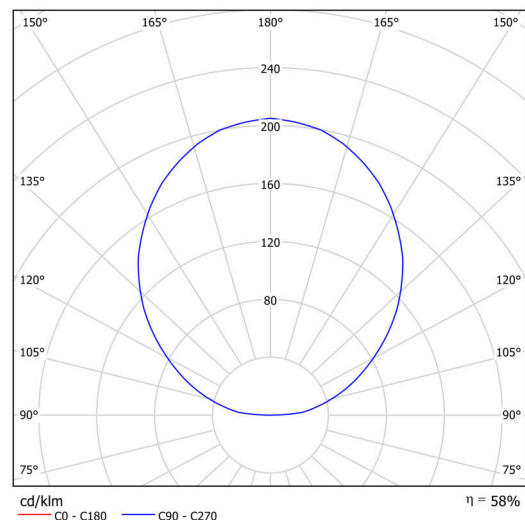

Luminous

Lum. flux of luminaire	3620 lm
Lum. flux of light source	5030 lm
Luminaire efficacy	116 lm/W
Temperature	4000 K
Rated life time LED L80/B10	100000 hours
CRI	Ra80
MacAdam	3
Blue light hazard	Risk group 0