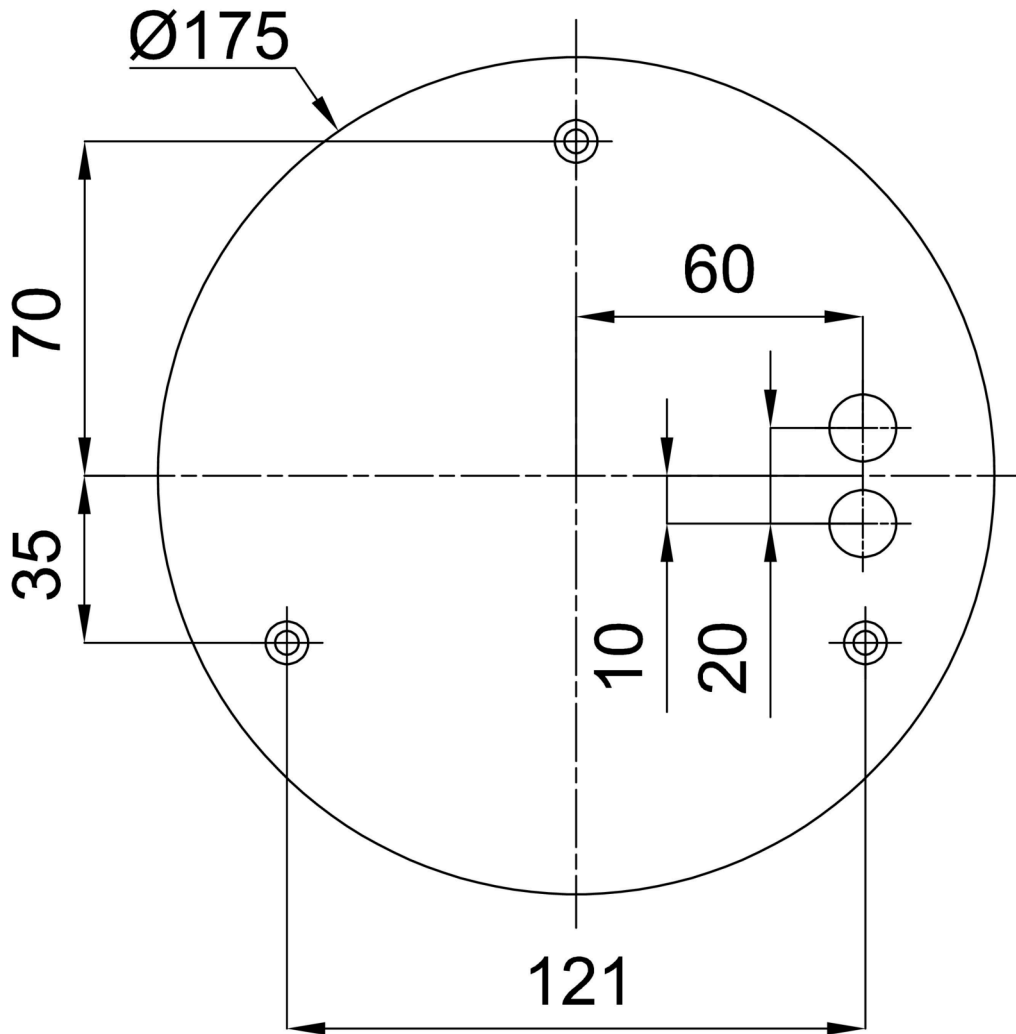

Technical

Types of luminaires	Classic on/off
Mounting type	Suspended - textile cable
Base material	steel
Shade material	opal polymethyl methacrylate
Base color	grey Ral7040
Shade color	white - grey
Mounting location	ceiling
Width	400 mm
Length	400 mm
Height	50 mm
Diameter	ø 400 mm
Hinge length	1000 mm
mounting holes (diameter)	3xø5mm
Installation wire (diameter)	2xø16mm
Energy Class	C
Operating temperature	from -20°C to +30°C

Additional assortment:

Lampshade

Product code	Name	Color	Description	Picture	Drawing
20668	PM91	white		