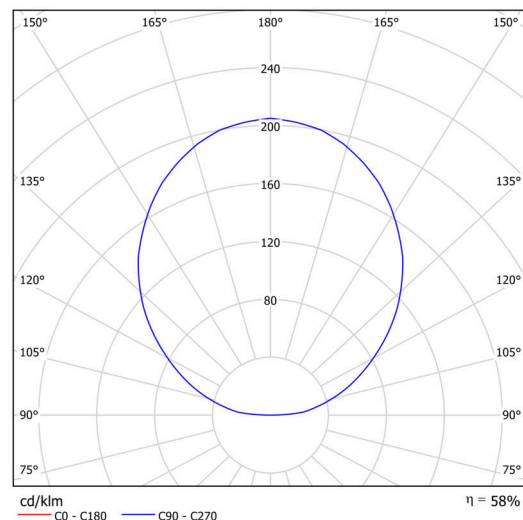

Luminous

Lum. flux of luminaire	3620 lm
Lum. flux of light source	5030 lm
Luminaire efficacy	116 lm/W
Temperature	4000 K
Rated life time LED L80/B10	100000 hours
CRI	Ra80
MacAdam	3
Blue light hazard	Risk group 0

Eulum data for calculation programs are available at www.osmont.cz.