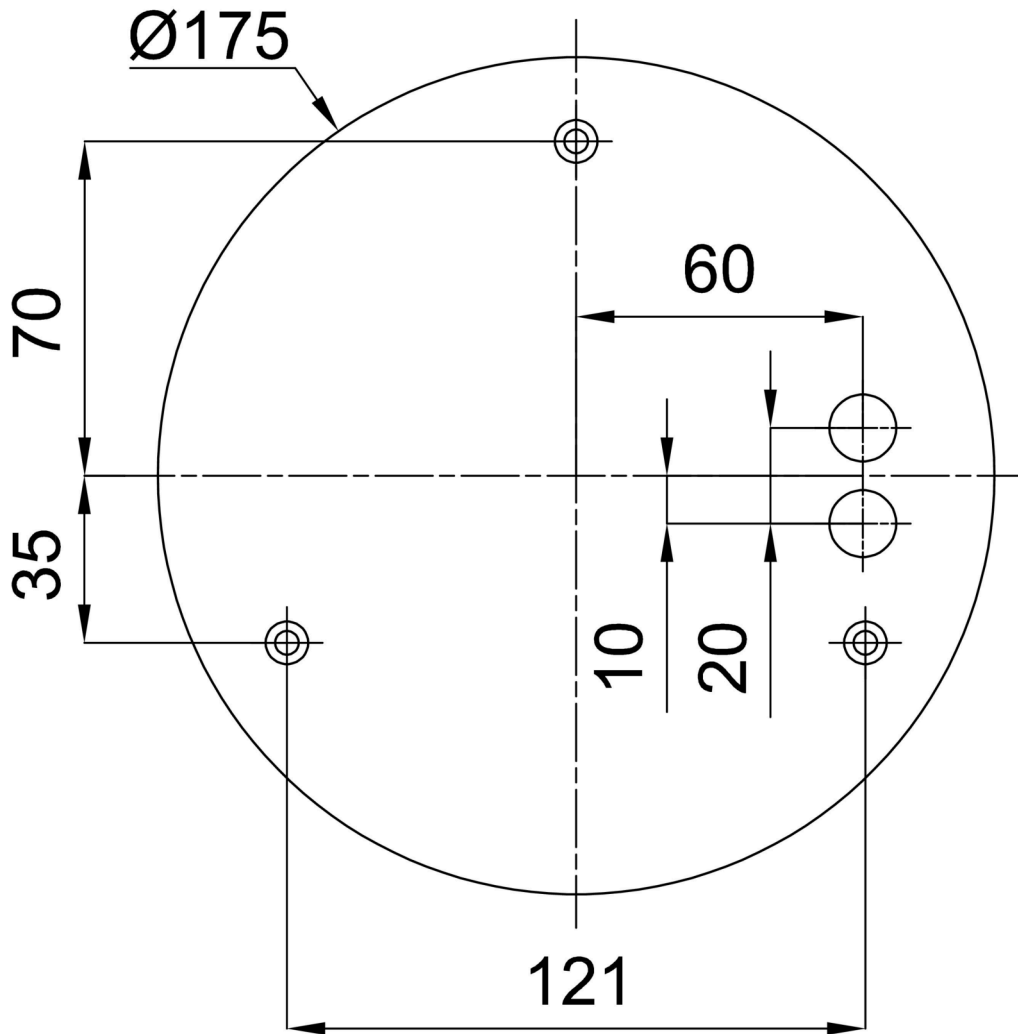

## Technical

Types of luminaires	Dimmable
Mounting type	Suspended - textile cable
Base material	steel
Shade material	opal polymethyl methacrylate
Base color	black Ral9005
Shade color	white - black
Mounting location	ceiling
Width	400 mm
Length	400 mm
Height	50 mm
Diameter	ø 400 mm
Hinge length	1000 mm
mounting holes (diameter)	3xø5mm
Installation wire (diameter)	2xø16mm
Energy Class	C
Operating temperature	from -20°C to +30°C

Installation dimensions: