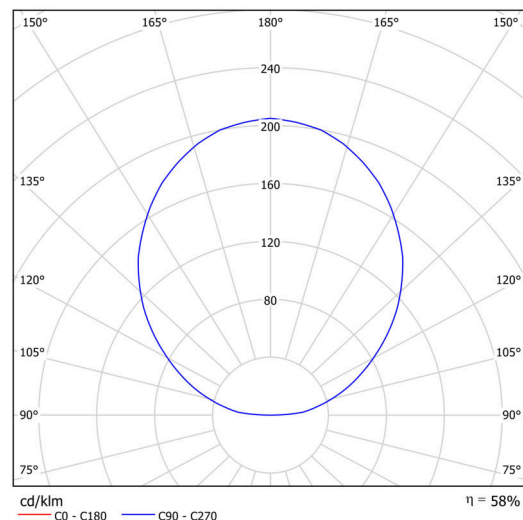

Luminous

Lum. flux of luminaire	3620 lm
Lum. flux of light source	5030 lm
Luminaire efficacy	116 lm/W
Temperature	4000 K
Rated life time LED L80/B10	100000 hours
CRI	Ra80
MacAdam	3
Blue light hazard	Risk group 0