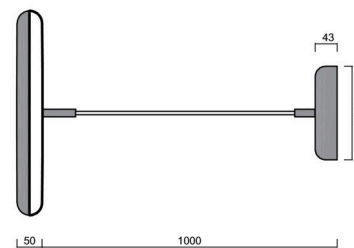

## Technical

Types of luminaires	Dimmable
Mounting type	Suspended - textile cable
Base material	steel
Shade material	opal polymethyl methacrylate
Base color	black Ral9005
Shade color	white - black
Mounting location	ceiling
Width	400 mm
Length	400 mm
Height	50 mm
Diameter	ø 400 mm
Hinge length	1000 mm
mounting holes (diameter)	3xø5mm
Installation wire (diameter)	2xø16mm
Energy Class	C
Operating temperature	from -20°C to +30°C