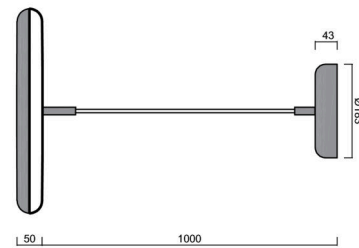

Technical

Types of luminaires	Classic on/off
Mounting type	Suspended - textile cable
Base material	steel
Shade material	opal polymethyl methacrylate
Base color	black Ral9005
Shade color	white - black
Mounting location	ceiling
Width	400 mm
Length	400 mm
Height	50 mm
Diameter	ø 400 mm
Hinge length	1000 mm
mounting holes (diameter)	3xø5mm
Installation wire (diameter)	2xø16mm
Energy Class	C
Operating temperature	from -20°C to +30°C