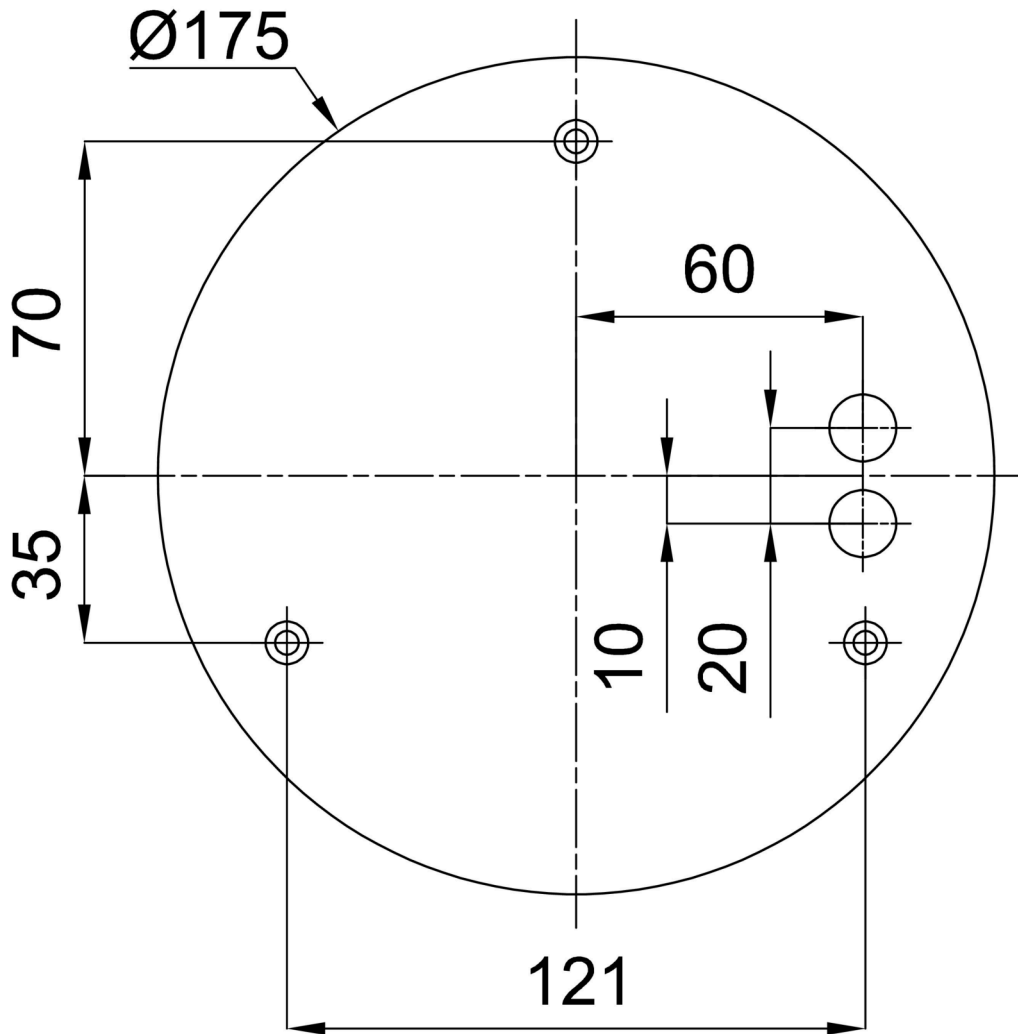

Technical

Types of luminaires	Classic on/off
Mounting type	Suspended - textile cable
Base material	steel
Shade material	opal polymethyl methacrylate
Base color	black Ral9005
Shade color	white - black
Mounting location	ceiling
Width	400 mm
Length	400 mm
Height	50 mm
Diameter	ø 400 mm
Hinge length	1000 mm
mounting holes (diameter)	3xø5mm
Installation wire (diameter)	2xø16mm
Energy Class	C
Operating temperature	from -20°C to +30°C

Installation dimensions:

Additional assortment:

Lampshade

Product code	Name	Color	Description	Picture	Drawing
20668	PM91	white		