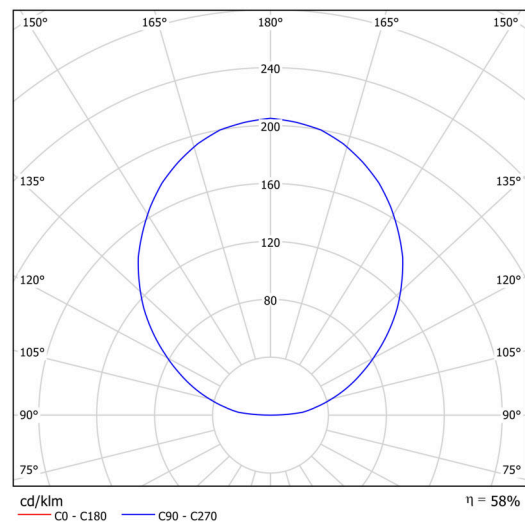

Luminous

Lum. flux of luminaire	3620 lm
Lum. flux of light source	5030 lm
Luminaire efficacy	116 lm/W
Temperature	4000 K
Rated life time LED L80/B10	100000 hours
CRI	Ra80
MacAdam	3
Blue light hazard	Risk group 0

Eulum data for calculation programs are available at www.osmont.cz.