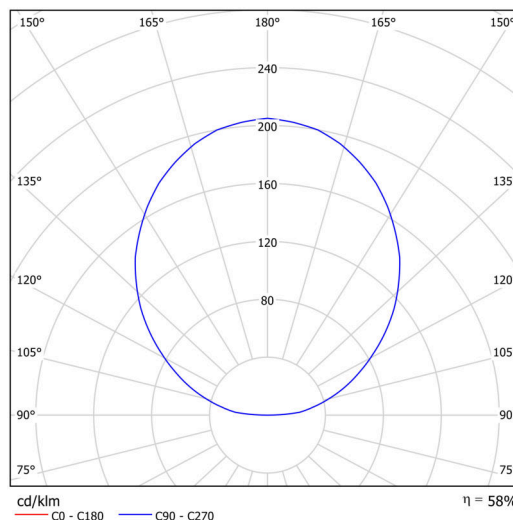

ZETA ST1 PF

Product code: ZET60572

Type: LED-1L64E700ZST/PF91/L100 B 4K#

Short description of the luminaire: White color | pendant LED light | ON/OFF | indirect lighting version | PMMA matt shade

Technical

Types of luminaires	Classic on/off
Mounting type	Suspended - textile cable
Base material	steel
Shade material	opal polymethyl methacrylate
Base color	white Ra9003
Shade color	white
Mounting location	ceiling
Width	400 mm
Length	400 mm
Height	50 mm
Diameter	ø 400 mm
Hinge length	1000 mm
mounting holes (diameter)	3xø5mm
Installation wire (diameter)	2xø16mm
Energy Class	C
Operating temperature	from -20°C to +30°C

Electric

Power consumption	31 W
Ingress Protection	IP40
Socket	LED modul
terminal block	snap terminal block
Automatic circuit breaker type B10A	14 pcs
Automatic circuit breaker type B16A	22 pcs
Automatic circuit breaker type C10A	23 pcs
Automatic circuit breaker type C16A	36 pcs

Luminous

Lum. flux of luminaire	3620 lm
Lum. flux of light source	5030 lm
Luminaire efficacy	116 lm/W
Temperature	4000 K
Rated life time LED L80/B10	100000 hours
CRI	Ra80
MacAdam	3
Blue light hazard	Risk group 0

Eulum data for calculation programs are available at www.osmont.cz.