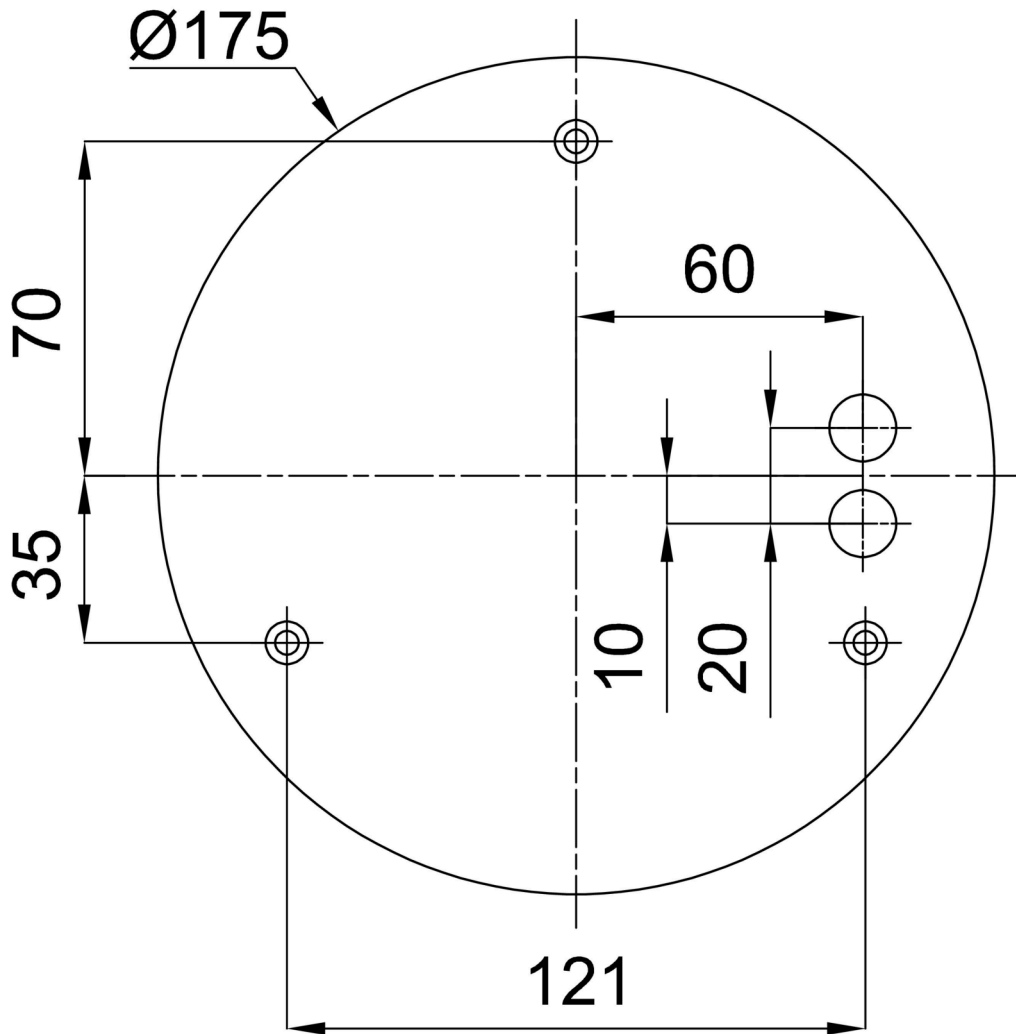

Technical

Types of luminaires	Classic on/off
Mounting type	Suspended - textile cable
Base material	steel
Shade material	opal polymethyl methacrylate
Base color	white Ra9003
Shade color	white
Mounting location	ceiling
Width	400 mm
Length	400 mm
Height	50 mm
Diameter	ø 400 mm
Hinge length	1000 mm
mounting holes (diameter)	3xø5mm
Installation wire (diameter)	2xø16mm
Energy Class	C
Operating temperature	from -20°C to +30°C

Installation dimensions:

Additional assortment:

Lampshade

Product code	Name	Color	Description	Picture	Drawing
20668	PM91	white			