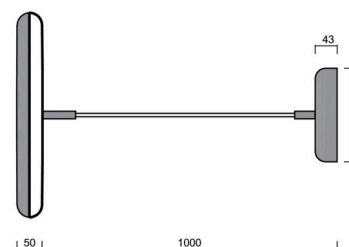

ZETA ST1 PF

Product code: ZET60572

Type: LED-1L64E700ZST/PF91/L100 B 4K#

Short description of the luminaire: White color | pendant LED light | ON/OFF | indirect lighting version | PMMA matt shade

Technical

Types of luminaires	Classic on/off
Mounting type	Suspended - textile cable
Base material	steel
Shade material	opal polymethyl methacrylate
Base color	white Ra9003
Shade color	white
Mounting location	ceiling
Width	400 mm
Length	400 mm
Height	50 mm
Diameter	ø 400 mm
Hinge length	1000 mm
mounting holes (diameter)	3xø5mm
Installation wire (diameter)	2xø16mm
Energy Class	C
Operating temperature	from -20°C to +30°C

Electric

Power consumption	31 W
Ingress Protection	IP40
Socket	LED modul
terminal block	snap terminal block
Automatic circuit breaker type B10A	14 pcs
Automatic circuit breaker type B16A	22 pcs
Automatic circuit breaker type C10A	23 pcs
Automatic circuit breaker type C16A	36 pcs

Luminous

Lum. flux of luminaire	3620 lm
Lum. flux of light source	5030 lm
Luminaire efficacy	116 lm/W
Temperature	4000 K
Rated life time LED L80/B10	100000 hours
CRI	Ra80
MacAdam	3
Blue light hazard	Risk group 0

Eulum data for calculation programs are available at www.osmont.cz.