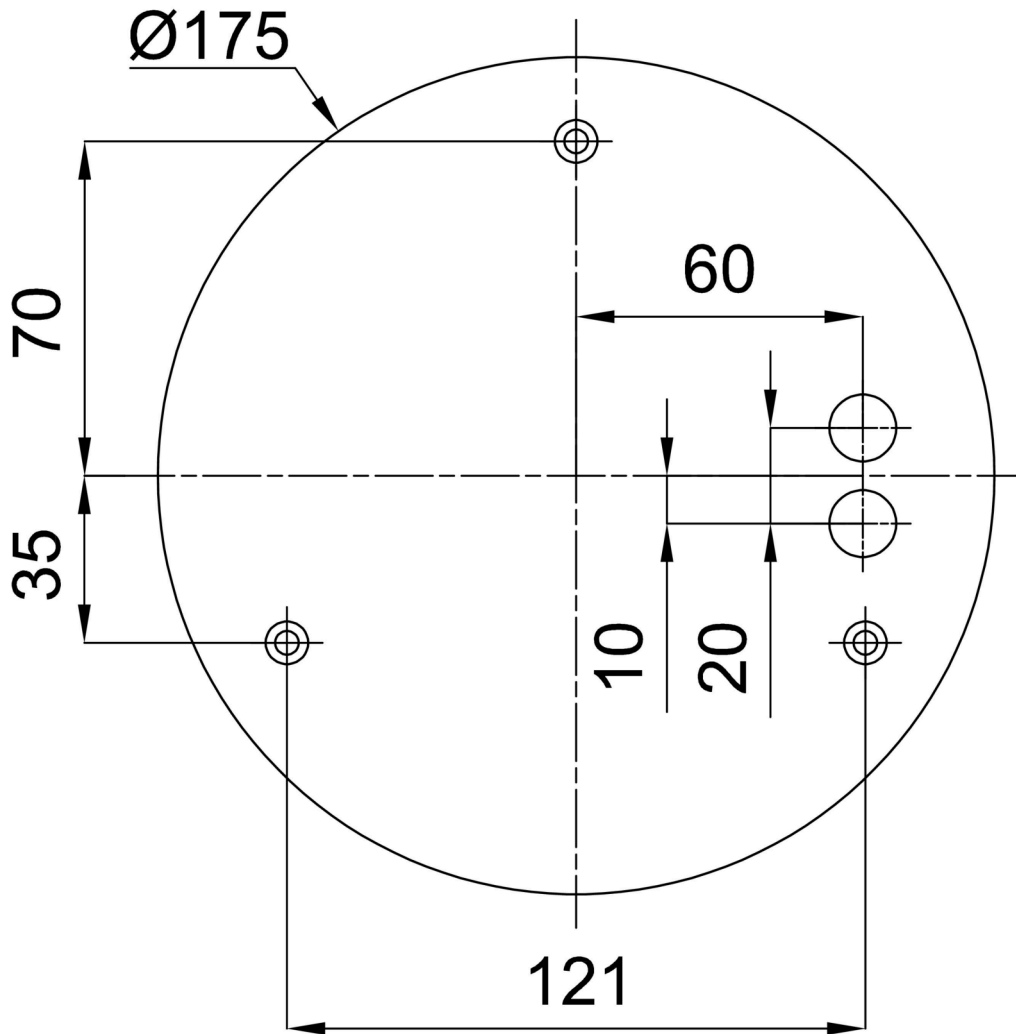

TECHNICAL SHEET

Logistic

EAN	8591728091088
Warranty*	60 months

*The warranty for the batteries is valid for 12 months from the date of purchase.

Installation dimensions:

Additional assortment:

Lampshade

Product code	Name	Color	Description	Picture	Drawing
20668	PM91	white		