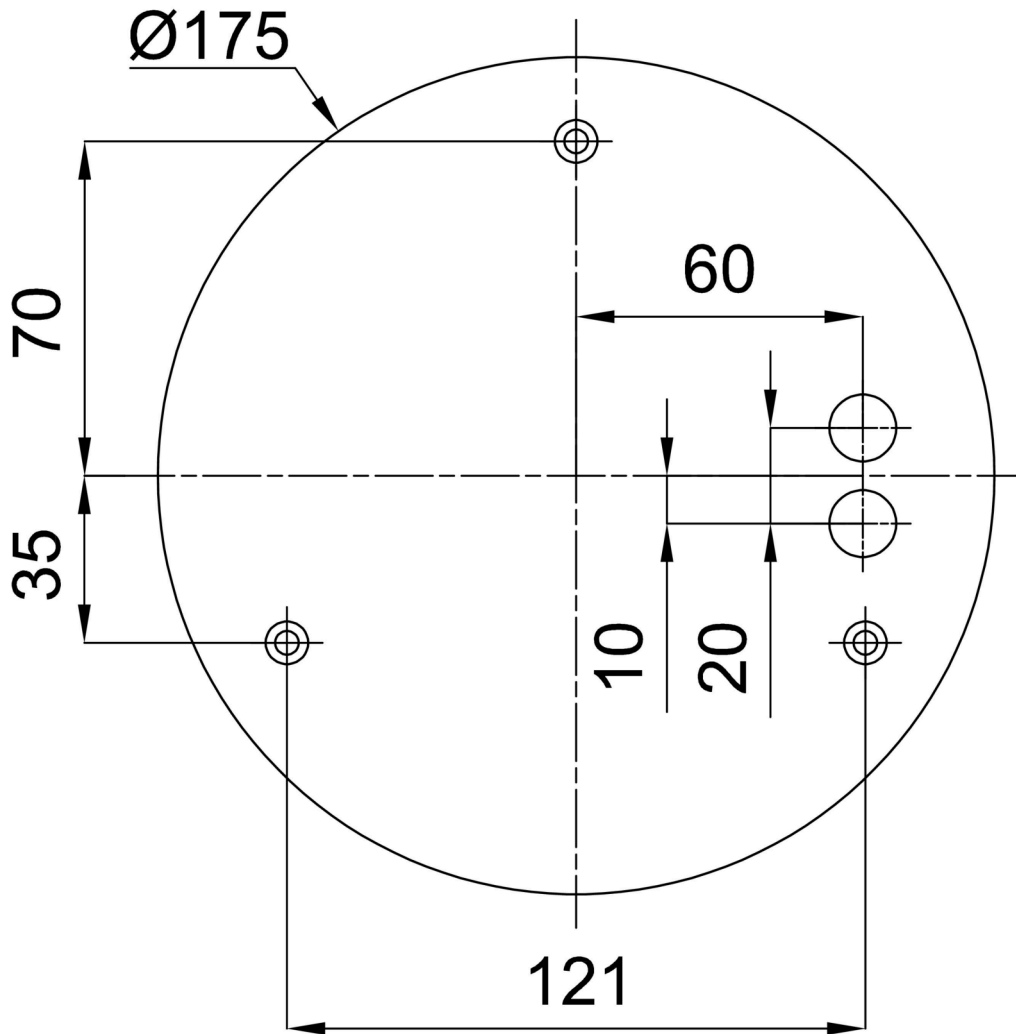

Technical

Types of luminaires	Classic on/off
Mounting type	Suspended - textile cable
Base material	steel
Shade material	opal polymethyl methacrylate
Base color	Olive Ral6011
Shade color	white - Olive
Mounting location	ceiling
Width	400 mm
Length	400 mm
Height	50 mm
Diameter	ø 400 mm
Hinge length	1000 mm
mounting holes (diameter)	3xø5mm
Installation wire (diameter)	2xø16mm
Energy Class	C
Operating temperature	from -20°C to +30°C

Installation dimensions:

Additional assortment:

Lampshade

Product code	Name	Color	Description	Picture	Drawing
20668	PM91	white		