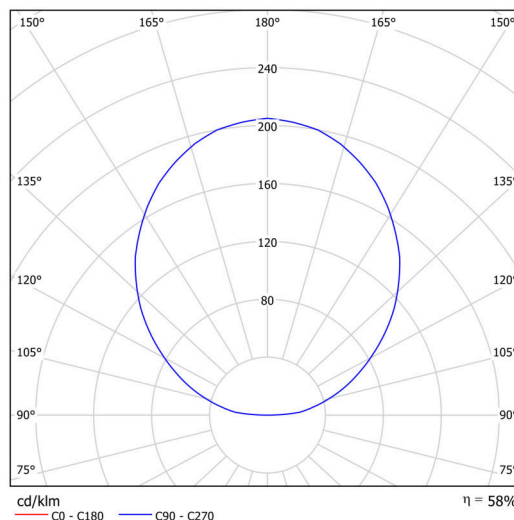

ZETA ST1 PF

Product code: ZET60080

Type: LED-1L64E700ZST/PF91/L100 0 3K#

Short description of the luminaire: Olive green color | pendant LED light | ON/OFF | indirect lighting version | PMMA matt shade

Technical

Types of luminaires	Classic on/off
Mounting type	Suspended - textile cable
Base material	steel
Shade material	opal polymethyl methacrylate
Base color	Olive Ral6011
Shade color	white - Olive
Mounting location	ceiling
Width	400 mm
Length	400 mm
Height	50 mm
Diameter	ø 400 mm
Hinge length	1000 mm
mounting holes (diameter)	3xø5mm
Installation wire (diameter)	2xø16mm
Energy Class	C
Operating temperature	from -20°C to +30°C

Electric

Power consumption	31 W
Ingress Protection	IP40
Socket	LED modul
terminal block	snap terminal block
Automatic circuit breaker type B10A	14 pcs
Automatic circuit breaker type B16A	22 pcs
Automatic circuit breaker type C10A	23 pcs
Automatic circuit breaker type C16A	36 pcs

Luminous

Lum. flux of luminaire	3470 lm
Lum. flux of light source	4820 lm
Luminaire efficacy	111 lm/W
Temperature	3000 K
Rated life time LED L80/B10	100000 hours
CRI	Ra80
MacAdam	3
Blue light hazard	Risk group 0

Eulum data for calculation programs are available at www.osmont.cz.