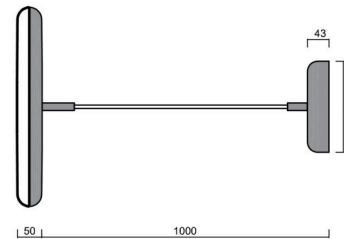

## Technical

Types of luminaires	Dimmable
Mounting type	Suspended - textile cable
Base material	steel
Shade material	opal polymethyl methacrylate
Base color	Golden Beach RAL1015
Shade color	white - Golden Beach
Mounting location	ceiling
Width	400 mm
Length	400 mm
Height	50 mm
Diameter	ø 400 mm
Hinge length	1000 mm
mounting holes (diameter)	3xø5mm
Installation wire (diameter)	2xø16mm
Energy Class	C
Operating temperature	from -20°C to +30°C

Installation dimensions: