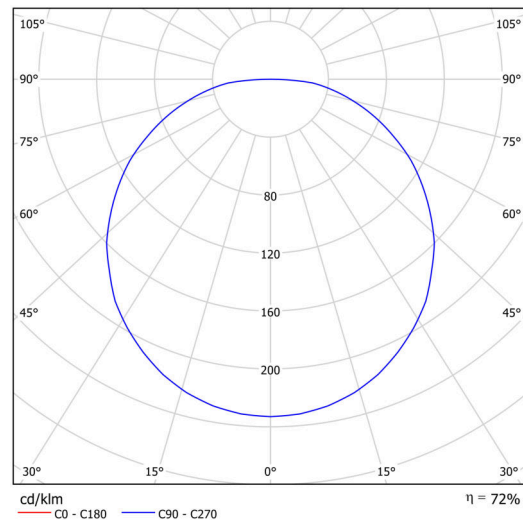

Luminous

Lum. flux of luminaire	3620 lm
Lum. flux of light source	5030 lm
Luminaire efficacy	116 lm/W
Temperature	4000 K
Rated life time LED L80/B10	100000 hours
CRI	Ra80
MacAdam	3
Blue light hazard	Risk group 0