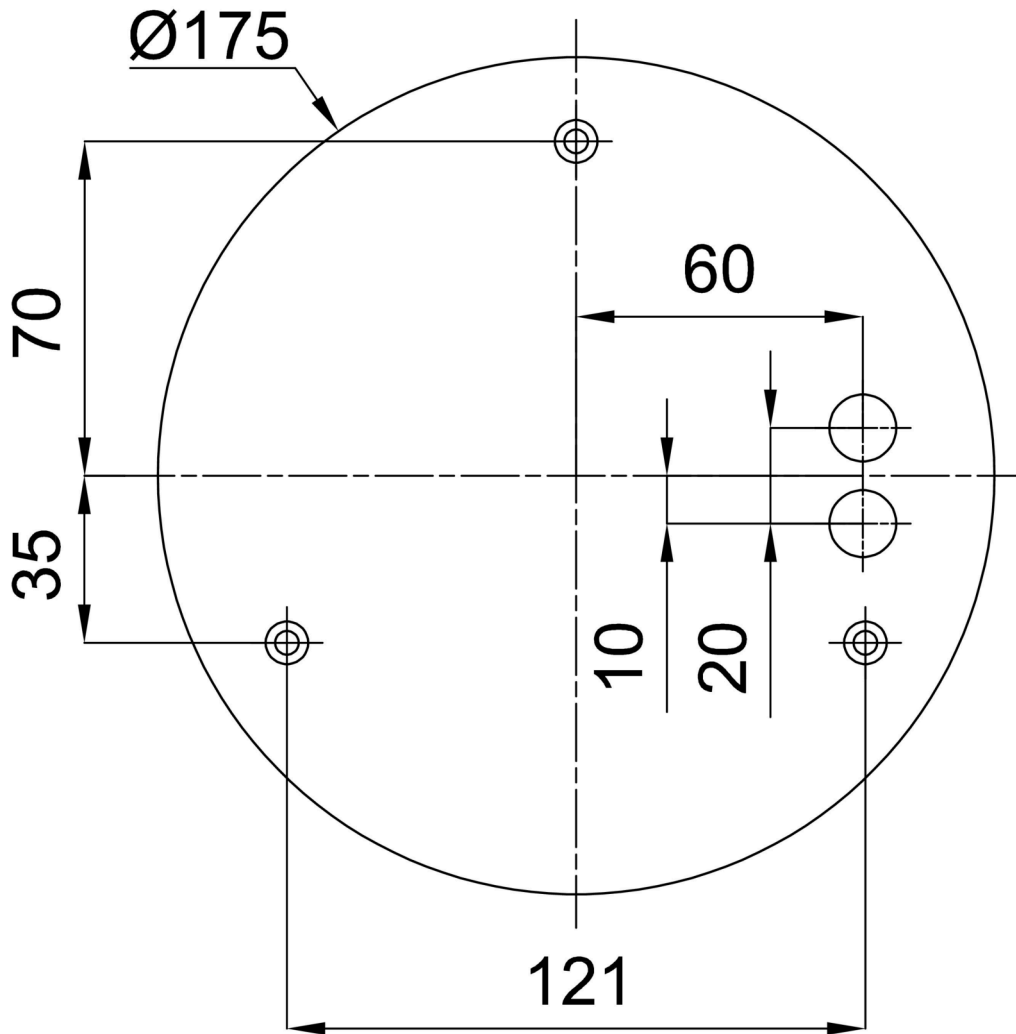

## Technical

Types of luminaires	Dimmable
Mounting type	Suspended - textile cable
Base material	steel
Shade material	opal polymethyl methacrylate
Base color	Golden Beach RAL1015
Shade color	white - Golden Beach
Mounting location	ceiling
Width	400 mm
Length	400 mm
Height	50 mm
Diameter	ø 400 mm
Hinge length	1000 mm
mounting holes (diameter)	3xø5mm
Installation wire (diameter)	2xø16mm
Energy Class	C
Operating temperature	from -20°C to +30°C

Installation dimensions: