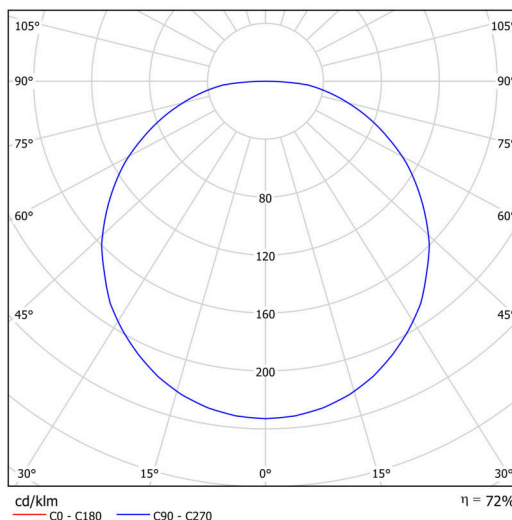

ZETA ST1 FP

Product code: ZET60553

Type: LED-1L64E700ZST/FP91/L100 SD DALI 4K#

Short description of the luminaire: Grey color | pendant LED light | dimmable DALI | direct lighting version | PMMA matt shade

Technical

Types of luminaires	Dimmable
Mounting type	Suspended - textile cable
Base material	steel
Shade material	opal polymethyl methacrylate
Base color	grey Ral7040
Shade color	white - grey
Mounting location	ceiling
Width	400 mm
Length	400 mm
Height	50 mm
Diameter	ø 400 mm
Hinge length	1000 mm
mounting holes (diameter)	3xø5mm
Installation wire (diameter)	2xø16mm
Energy Class	C
Operating temperature	from -20°C to +30°C

Electric

Power consumption	31 W
Ingress Protection	IP40
Socket	LED modul
terminal block	snap terminal block
Automatic circuit breaker type B10A	31 pcs
Automatic circuit breaker type B16A	50 pcs
Automatic circuit breaker type C10A	52 pcs
Automatic circuit breaker type C16A	85 pcs

Luminous

Lum. flux of luminaire	3620 lm
Lum. flux of light source	5030 lm
Luminaire efficacy	116 lm/W
Temperature	4000 K
Rated life time LED L80/B10	100000 hours
CRI	Ra80
MacAdam	3
Blue light hazard	Risk group 0

Eulum data for calculation programs are available at www.osmont.cz.