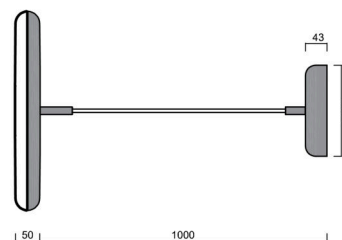

ZETA ST1 FP

Product code: ZET60553

Type: LED-1L64E700ZST/FP91/L100 SD DALI 4K#

Short description of the luminaire: Grey color | pendant LED light | dimmable DALI | direct lighting version | PMMA matt shade

Technical

Types of luminaires	Dimmable
Mounting type	Suspended - textile cable
Base material	steel
Shade material	opal polymethyl methacrylate
Base color	grey Ral7040
Shade color	white - grey
Mounting location	ceiling
Width	400 mm
Length	400 mm
Height	50 mm
Diameter	ø 400 mm
Hinge length	1000 mm
mounting holes (diameter)	3xø5mm
Installation wire (diameter)	2xø16mm
Energy Class	C
Operating temperature	from -20°C to +30°C

Electric

Power consumption	31 W
Ingress Protection	IP40
Socket	LED modul
terminal block	snap terminal block
Automatic circuit breaker type B10A	31 pcs
Automatic circuit breaker type B16A	50 pcs
Automatic circuit breaker type C10A	52 pcs
Automatic circuit breaker type C16A	85 pcs

Luminous

Lum. flux of luminaire	3620 lm
Lum. flux of light source	5030 lm
Luminaire efficacy	116 lm/W
Temperature	4000 K
Rated life time LED L80/B10	100000 hours
CRI	Ra80
MacAdam	3
Blue light hazard	Risk group 0

Eulum data for calculation programs are available at www.osmont.cz.