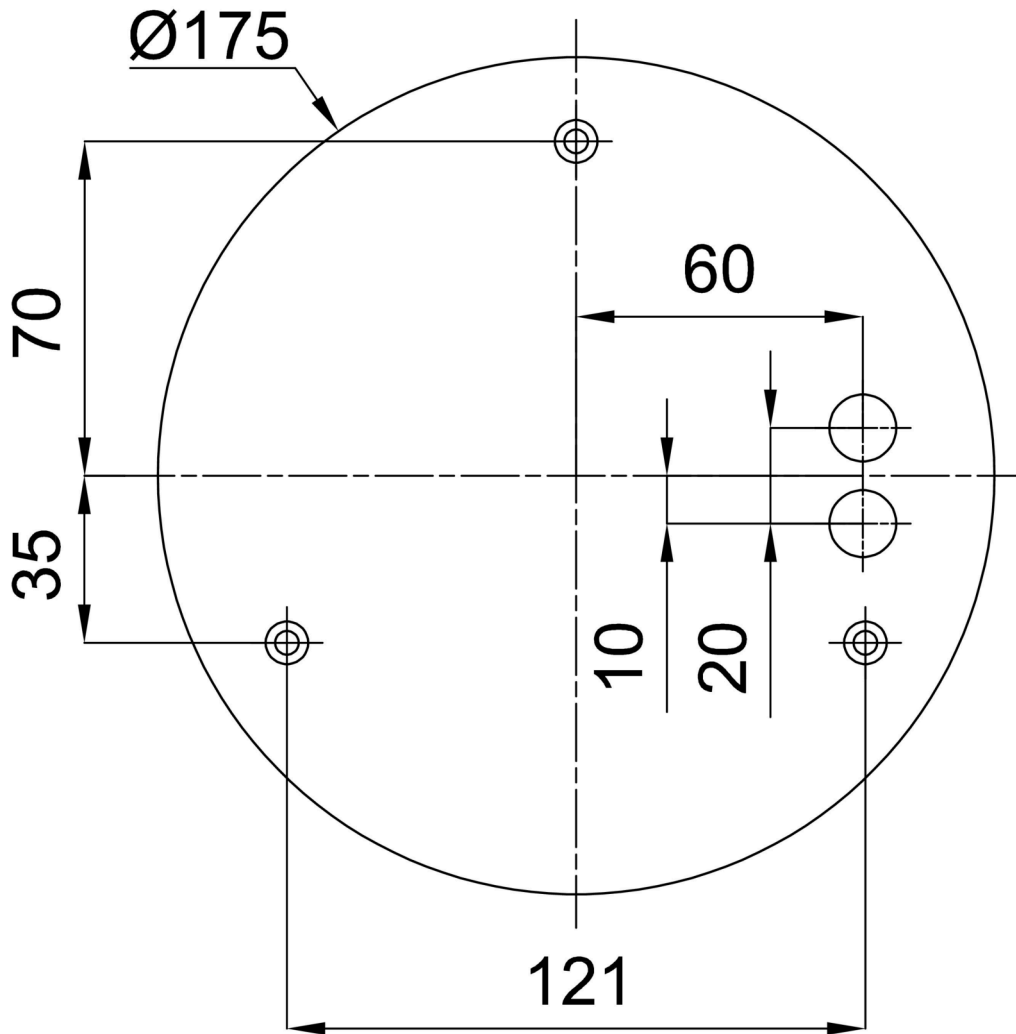

## Technical

Types of luminaires	Dimmable
Mounting type	Suspended - textile cable
Base material	steel
Shade material	opal polymethyl methacrylate
Base color	grey Ral7040
Shade color	white - grey
Mounting location	ceiling
Width	400 mm
Length	400 mm
Height	50 mm
Diameter	ø 400 mm
Hinge length	1000 mm
mounting holes (diameter)	3xø5mm
Installation wire (diameter)	2xø16mm
Energy Class	C
Operating temperature	from -20°C to +30°C

Installation dimensions: