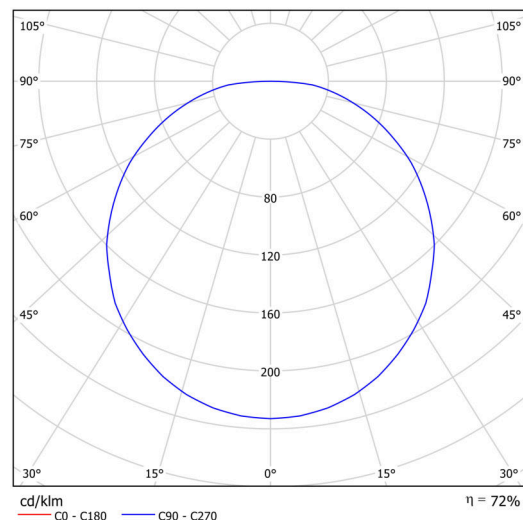

Luminous

Lum. flux of luminaire	3620 lm
Lum. flux of light source	5030 lm
Luminaire efficacy	116 lm/W
Temperature	4000 K
Rated life time LED L80/B10	100000 hours
CRI	Ra80
MacAdam	3
Blue light hazard	Risk group 0

Eulum data for calculation programs are available at www.osmont.cz.