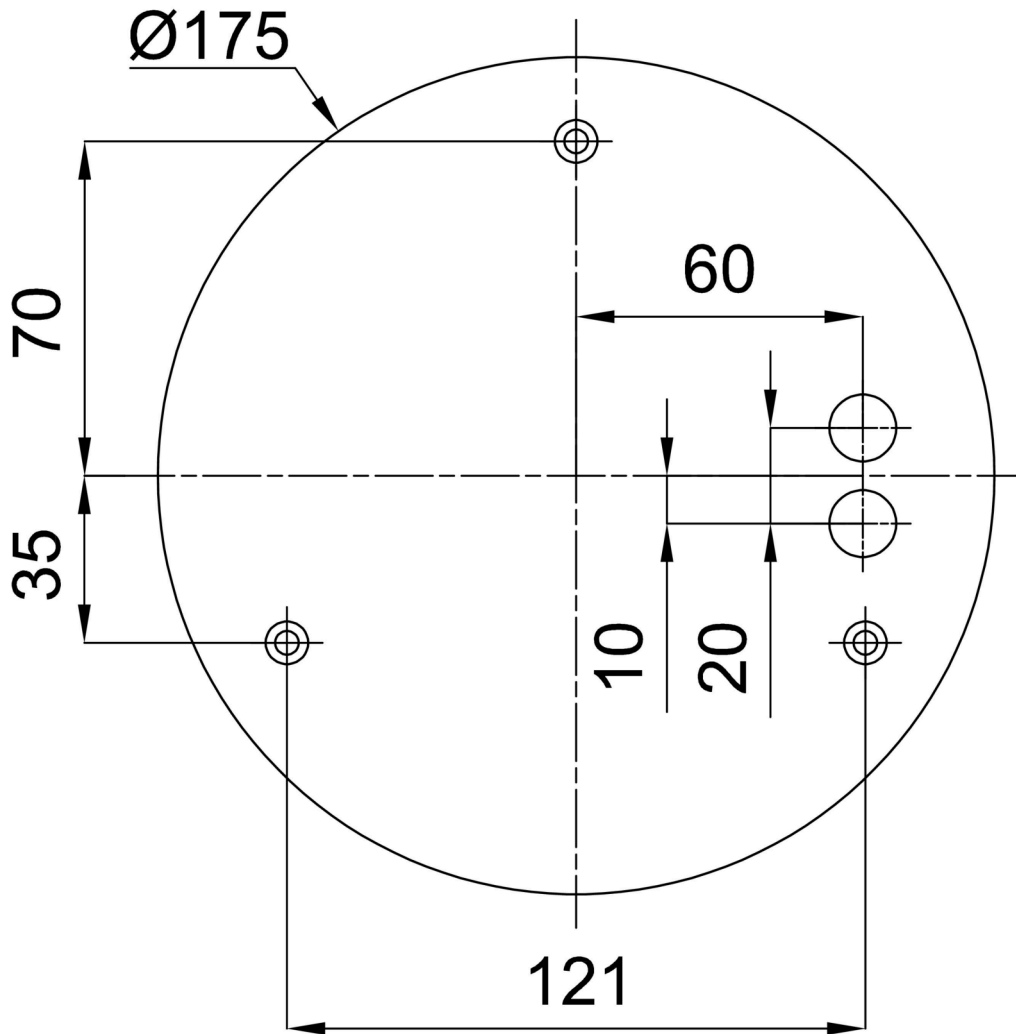

## Technical

Types of luminaires	Classic on/off
Mounting type	Suspended - textile cable
Base material	steel
Shade material	opal polymethyl methacrylate
Base color	black Ral9005
Shade color	white - black
Mounting location	ceiling
Width	400 mm
Length	400 mm
Height	50 mm
Diameter	ø 400 mm
Hinge length	1000 mm
mounting holes (diameter)	3xø5mm
Installation wire (diameter)	2xø16mm
Energy Class	C
Operating temperature	from -20°C to +30°C

Installation dimensions: