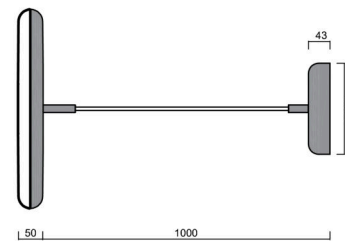

## Technical

Types of luminaires	Classic on/off
Mounting type	Suspended - textile cable
Base material	steel
Shade material	opal polymethyl methacrylate
Base color	black Ral9005
Shade color	white - black
Mounting location	ceiling
Width	400 mm
Length	400 mm
Height	50 mm
Diameter	ø 400 mm
Hinge length	1000 mm
mounting holes (diameter)	3xø5mm
Installation wire (diameter)	2xø16mm
Energy Class	C
Operating temperature	from -20°C to +30°C

Installation dimensions: