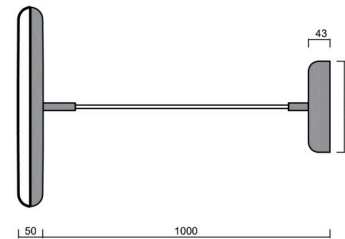

ZETA ST1 FP

Product code: ZET60548

Type: LED-1L64E700ZST/FP91/L100 B 4K#

Short description of the luminaire: White color | pendant LED light | ON/OFF | direct lighting version | PMMA matt shade

Technical

Types of luminaires	Classic on/off
Mounting type	Suspended - textile cable
Base material	steel
Shade material	opal polymethyl methacrylate
Base color	white Ra9003
Shade color	white
Mounting location	ceiling
Width	400 mm
Length	400 mm
Height	50 mm
Diameter	ø 400 mm
Hinge length	1000 mm
mounting holes (diameter)	3xø5mm
Installation wire (diameter)	2xø16mm
Energy Class	C
Operating temperature	from -20°C to +30°C

Electric

Power consumption	31 W
Ingress Protection	IP40
Socket	LED modul
terminal block	snap terminal block
Automatic circuit breaker type B10A	14 pcs
Automatic circuit breaker type B16A	22 pcs
Automatic circuit breaker type C10A	23 pcs
Automatic circuit breaker type C16A	36 pcs

Luminous

Lum. flux of luminaire	3620 lm
Lum. flux of light source	5030 lm
Luminaire efficacy	116 lm/W
Temperature	4000 K
Rated life time LED L80/B10	100000 hours
CRI	Ra80
MacAdam	3
Blue light hazard	Risk group 0

Eulum data for calculation programs are available at www.osmont.cz.