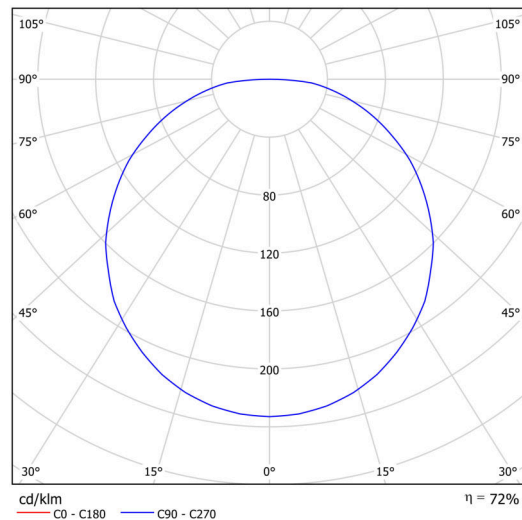

ZETA ST1 FP

Product code: ZET60548

Type: LED-1L64E700ZST/FP91/L100 B 4K#

Short description of the luminaire: White color | pendant LED light | ON/OFF | direct lighting version | PMMA matt shade

Technical

Types of luminaires	Classic on/off
Mounting type	Suspended - textile cable
Base material	steel
Shade material	opal polymethyl methacrylate
Base color	white Ra9003
Shade color	white
Mounting location	ceiling
Width	400 mm
Length	400 mm
Height	50 mm
Diameter	ø 400 mm
Hinge length	1000 mm
mounting holes (diameter)	3xø5mm
Installation wire (diameter)	2xø16mm
Energy Class	C
Operating temperature	from -20°C to +30°C

Electric

Power consumption	31 W
Ingress Protection	IP40
Socket	LED modul
terminal block	snap terminal block
Automatic circuit breaker type B10A	14 pcs
Automatic circuit breaker type B16A	22 pcs
Automatic circuit breaker type C10A	23 pcs
Automatic circuit breaker type C16A	36 pcs

Luminous

Lum. flux of luminaire	3620 lm
Lum. flux of light source	5030 lm
Luminaire efficacy	116 lm/W
Temperature	4000 K
Rated life time LED L80/B10	100000 hours
CRI	Ra80
MacAdam	3
Blue light hazard	Risk group 0

Eulum data for calculation programs are available at www.osmont.cz.