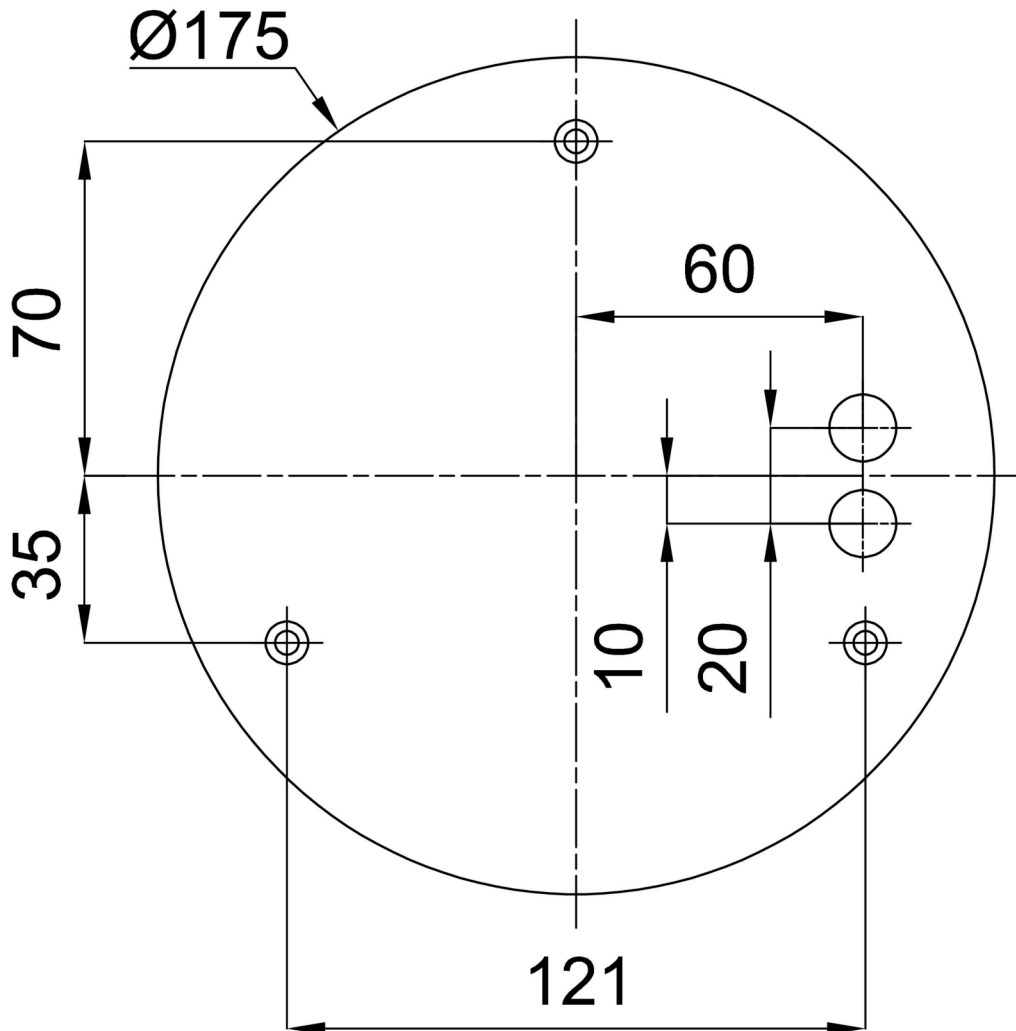

Technical

Types of luminaires	Dimmable
Mounting type	Suspended - textile cable
Base material	steel
Shade material	opal polymethyl methacrylate
Base color	Olive Ral6011
Shade color	white - Olive
Mounting location	ceiling
Width	400 mm
Length	400 mm
Height	50 mm
Diameter	ø 400 mm
Hinge length	1000 mm
mounting holes (diameter)	3xø5mm
Installation wire (diameter)	2xø16mm
Energy Class	C
Operating temperature	from -20°C to +30°C

Installation dimensions:

Additional assortment:

Lampshade

Product code	Name	Color	Description	Picture	Drawing
20668	PM91	white		