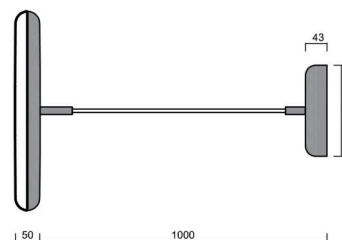

Technical

Types of luminaires	Dimmable
Mounting type	Suspended - textile cable
Base material	steel
Shade material	opal polymethyl methacrylate
Base color	Olive Ral6011
Shade color	white - Olive
Mounting location	ceiling
Width	400 mm
Length	400 mm
Height	50 mm
Diameter	ø 400 mm
Hinge length	1000 mm
mounting holes (diameter)	3xø5mm
Installation wire (diameter)	2xø16mm
Energy Class	C
Operating temperature	from -20°C to +30°C