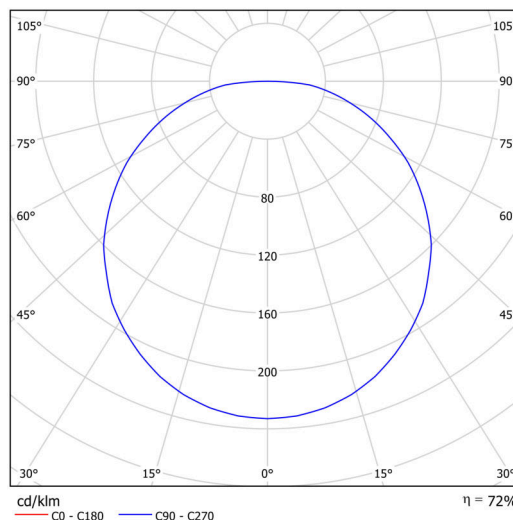

Luminous

Lum. flux of luminaire	3470 lm
Lum. flux of light source	4820 lm
Luminaire efficacy	111 lm/W
Temperature	3000 K
Rated life time LED L80/B10	100000 hours
CRI	Ra80
MacAdam	3
Blue light hazard	Risk group 0