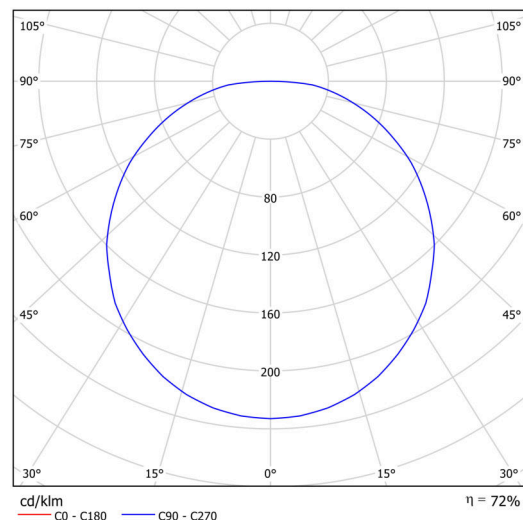

ZETA ST1 FP

Product code: ZET60056

Type: LED-1L64E700ZST/FP91/L100 0 3K#

Short description of the luminaire: Olive green color | pendant LED light | ON/OFF | direct lighting version | PMMA matt shade

Technical

Types of luminaires	Classic on/off
Mounting type	Suspended - textile cable
Base material	steel
Shade material	opal polymethyl methacrylate
Base color	Olive Ral6011
Shade color	white - Olive
Mounting location	ceiling
Width	400 mm
Length	400 mm
Height	50 mm
Diameter	ø 400 mm
Hinge length	1000 mm
mounting holes (diameter)	3xø5mm
Installation wire (diameter)	2xø16mm
Energy Class	C
Operating temperature	from -20°C to +30°C

Electric

Power consumption	31 W
Ingress Protection	IP40
Socket	LED modul
terminal block	snap terminal block
Automatic circuit breaker type B10A	14 pcs
Automatic circuit breaker type B16A	22 pcs
Automatic circuit breaker type C10A	23 pcs
Automatic circuit breaker type C16A	36 pcs

Luminous

Lum. flux of luminaire	3470 lm
Lum. flux of light source	4820 lm
Luminaire efficacy	111 lm/W
Temperature	3000 K
Rated life time LED L80/B10	100000 hours
CRI	Ra80
MacAdam	3
Blue light hazard	Risk group 0

Eulum data for calculation programs are available at www.osmont.cz.