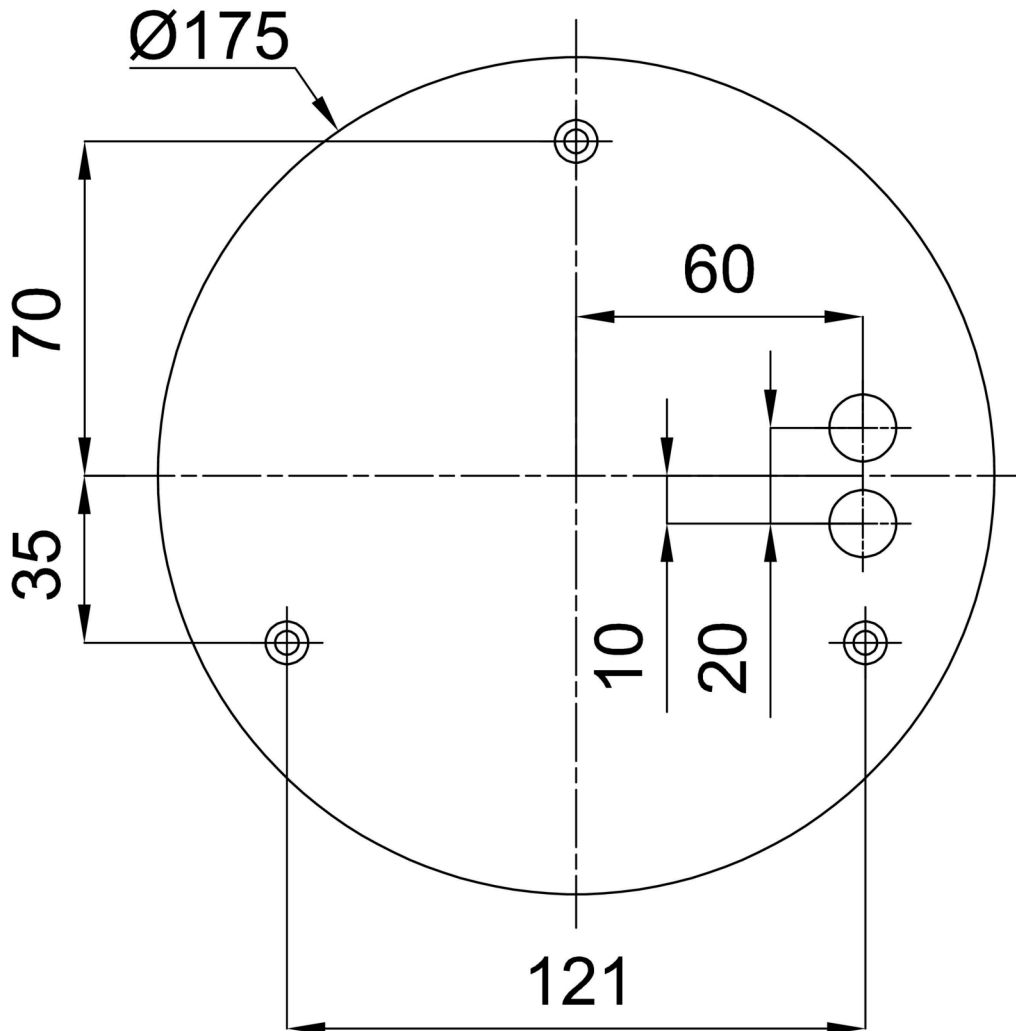

Technical

Types of luminaires	Classic on/off
Mounting type	Suspended - textile cable
Base material	steel
Shade material	opal polymethyl methacrylate
Base color	Olive Ral6011
Shade color	white - Olive
Mounting location	ceiling
Width	400 mm
Length	400 mm
Height	50 mm
Diameter	ø 400 mm
Hinge length	1000 mm
mounting holes (diameter)	3xø5mm
Installation wire (diameter)	2xø16mm
Energy Class	C
Operating temperature	from -20°C to +30°C

Installation dimensions:

Additional assortment:

Lampshade

Product code	Name	Color	Description	Picture	Drawing
20668	PM91	white		