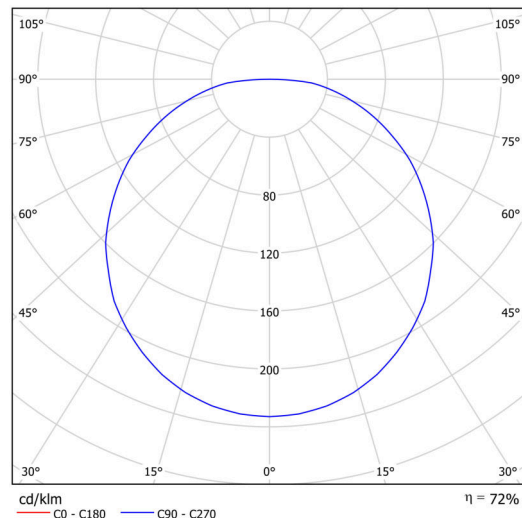

ZETA ST1 FP

Product code: ZET60048

Type: LED-1L64E700ZST/FP91/L100 B 3K#

Short description of the luminaire: White color | pendant LED light | ON/OFF | direct lighting version | PMMA matt shade

Technical

Types of luminaires	Classic on/off
Mounting type	Suspended - textile cable
Base material	steel
Shade material	opal polymethyl methacrylate
Base color	white Ra9003
Shade color	white
Mounting location	ceiling
Width	400 mm
Length	400 mm
Height	50 mm
Diameter	ø 400 mm
Hinge length	1000 mm
mounting holes (diameter)	3xø5mm
Installation wire (diameter)	2xø16mm
Energy Class	C
Operating temperature	from -20°C to +30°C

Electric

Power consumption	31 W
Ingress Protection	IP40
Socket	LED modul
terminal block	snap terminal block
Automatic circuit breaker type B10A	14 pcs
Automatic circuit breaker type B16A	22 pcs
Automatic circuit breaker type C10A	23 pcs
Automatic circuit breaker type C16A	36 pcs

Luminous

Lum. flux of luminaire	3470 lm
Lum. flux of light source	4820 lm
Luminaire efficacy	111 lm/W
Temperature	3000 K
Rated life time LED L80/B10	100000 hours
CRI	Ra80
MacAdam	3
Blue light hazard	Risk group 0

Eulum data for calculation programs are available at www.osmont.cz.