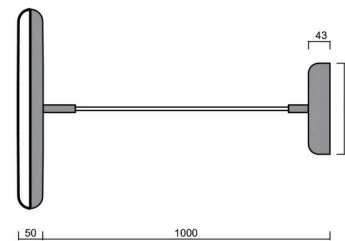

ZETA ST1 FP

Product code: ZET60048

Type: LED-1L64E700ZST/FP91/L100 B 3K#

Short description of the luminaire: White color | pendant LED light | ON/OFF | direct lighting version | PMMA matt shade

Technical

Types of luminaires	Classic on/off
Mounting type	Suspended - textile cable
Base material	steel
Shade material	opal polymethyl methacrylate
Base color	white Ra9003
Shade color	white
Mounting location	ceiling
Width	400 mm
Length	400 mm
Height	50 mm
Diameter	ø 400 mm
Hinge length	1000 mm
mounting holes (diameter)	3xø5mm
Installation wire (diameter)	2xø16mm
Energy Class	C
Operating temperature	from -20°C to +30°C

Electric

Power consumption	31 W
Ingress Protection	IP40
Socket	LED modul
terminal block	snap terminal block
Automatic circuit breaker type B10A	14 pcs
Automatic circuit breaker type B16A	22 pcs
Automatic circuit breaker type C10A	23 pcs
Automatic circuit breaker type C16A	36 pcs

Luminous

Lum. flux of luminaire	3470 lm
Lum. flux of light source	4820 lm
Luminaire efficacy	111 lm/W
Temperature	3000 K
Rated life time LED L80/B10	100000 hours
CRI	Ra80
MacAdam	3
Blue light hazard	Risk group 0

Eulum data for calculation programs are available at www.osmont.cz.