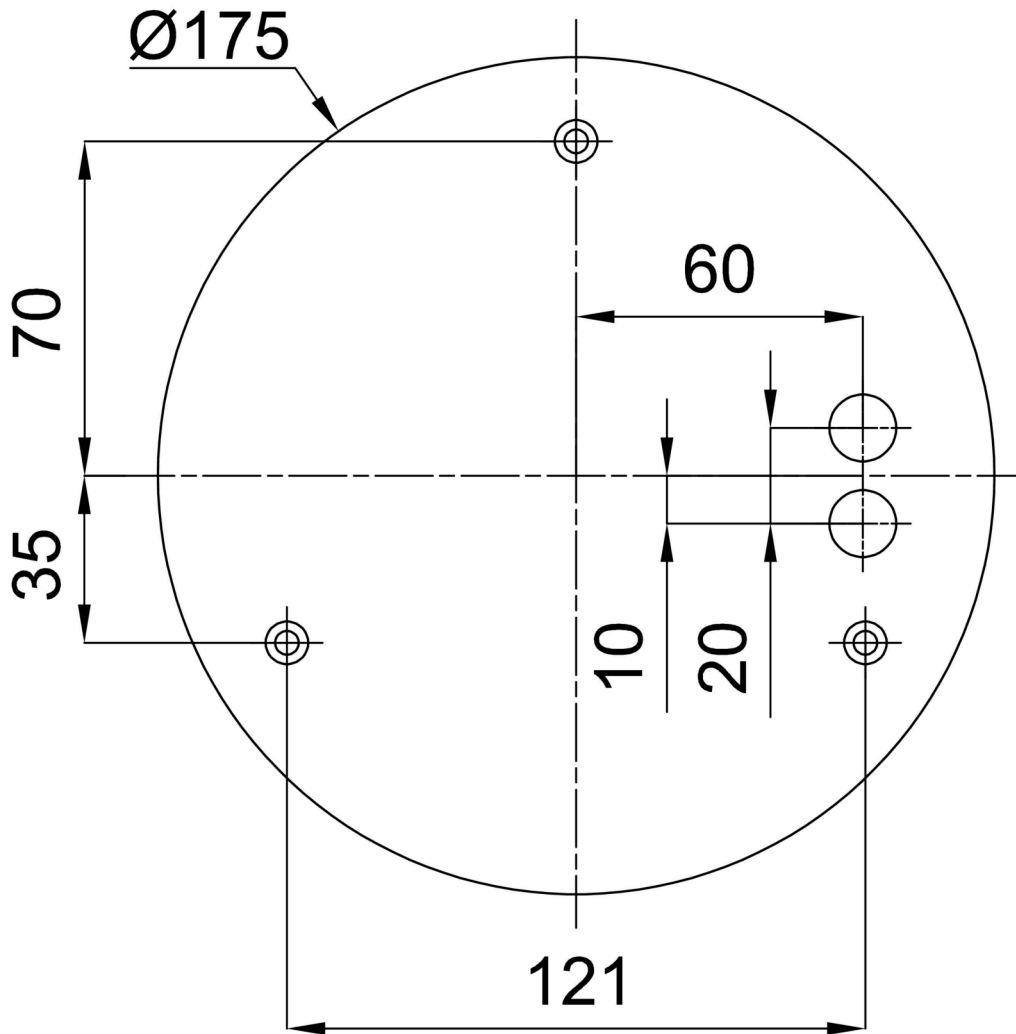

## Technical

Types of luminaires	Classic on/off
Mounting type	Suspended - textile cable
Base material	steel
Shade material	opal polymethyl methacrylate
Base color	white Ra9003
Shade color	white
Mounting location	ceiling
Width	400 mm
Length	400 mm
Height	50 mm
Diameter	ø 400 mm
Hinge length	1000 mm
mounting holes (diameter)	3xø5mm
Installation wire (diameter)	2xø16mm
Energy Class	C
Operating temperature	from -20°C to +30°C

Installation dimensions: