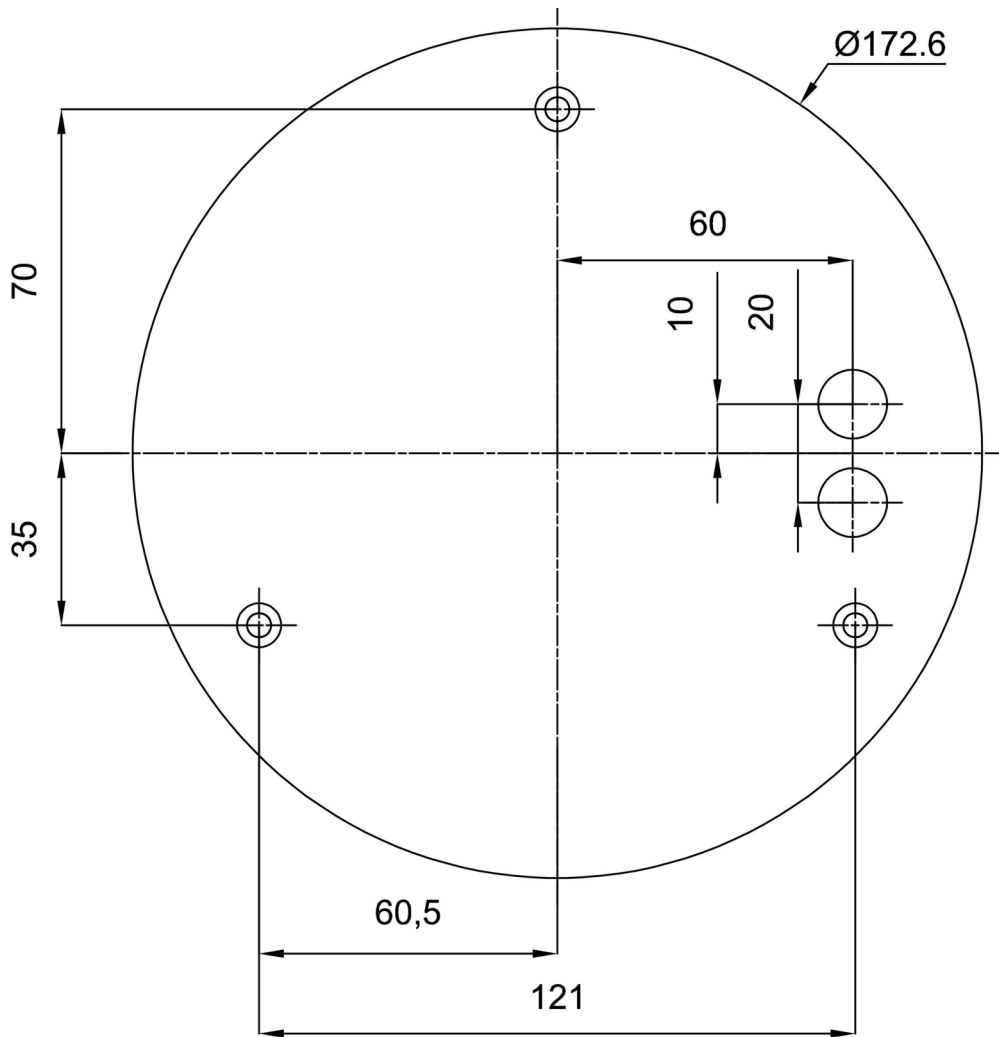

## Technical data

|                           |                              |
|---------------------------|------------------------------|
| Types of luminaires       | Classic on/off               |
| Mounting type             | surface mounted              |
| Base material             | steel                        |
| Shade material            | opal polymethyl methacrylate |
| Base color                | Golden Beach RAL1015         |
| Shade color               | white                        |
| Mounting location         | ceiling/wall                 |
| Width                     | 600 mm                       |
| Length                    | 600 mm                       |
| Height                    | 105 mm                       |
| Diameter                  | ø 600 mm                     |
| mounting holes (diameter) | 3xø5mm                       |
| Cable entrance            | 2xØ16mm                      |
| Operating temperature     | from -20°C to +30°C          |

## Installation dimensions:

Additional assortment:

Lampshade

| Product code | Name | Color | Picture   | Drawing |
|--------------|------|-------|---|---------|
| 20669        | PM92 | white |  |         |