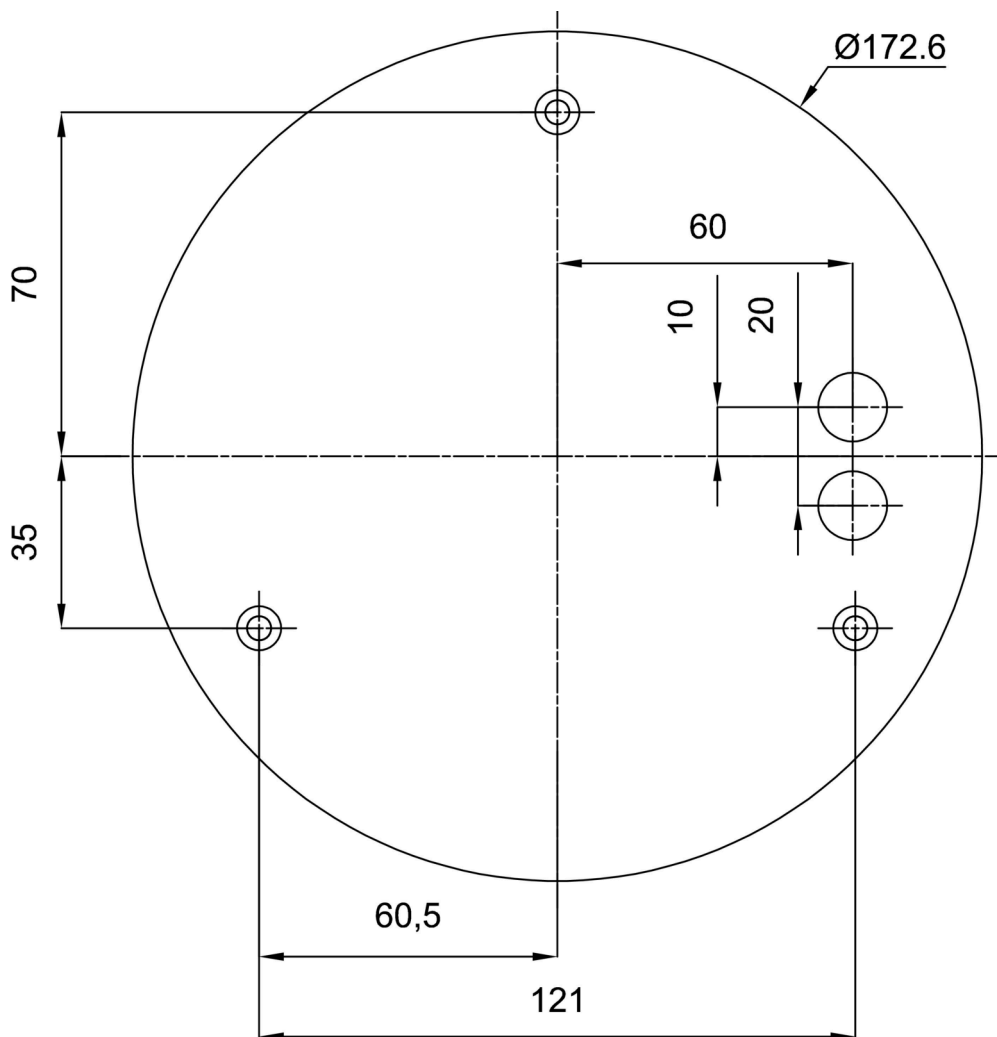

Technical

| | |
|------------------------------|------------------------------|
| Types of luminaires | Classic on/off |
| Mounting type | surface mounted |
| Base material | steel |
| Shade material | opal polymethyl methacrylate |
| Base color | grey Ral7040 |
| Shade color | white - grey |
| Mounting location | ceiling/wall |
| Width | 600 mm |
| Length | 600 mm |
| Height | 105 mm |
| Diameter | ø 600 mm |
| mounting holes (diameter) | 3xø5mm |
| Installation wire (diameter) | 2xø16mm |
| Energy Class | C |
| Operating temperature | from -20°C to +30°C |

*The warranty for the batteries is valid for 12 months from the date of purchase.

Installation dimensions:

Additional assortment:

Lampshade

| Product code | Name | Color | Description | Picture | Drawing |
|--------------|------|-------|-------------|--|---------|
| 20669 | PM92 | white | |  | |