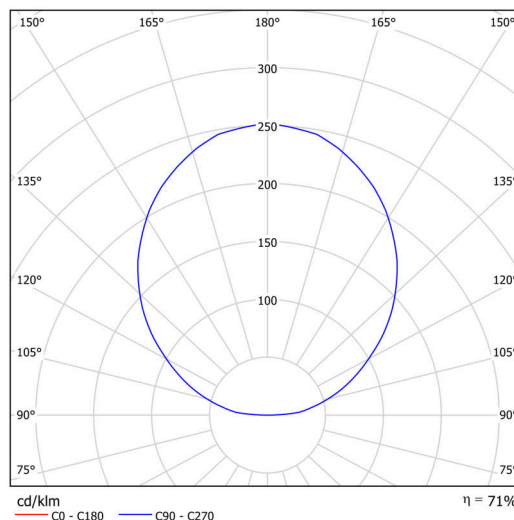

Luminous

Lum. flux of luminaire	4650 lm
Lum. flux of light source	6650 lm
Luminaire efficacy	122 lm/W
Temperature	4000 K
Rated life time LED L80/B10	100000 hours
CRI	Ra80
MacAdam	3
Blue light hazard	Risk group 0

Eulum data for calculation programs are available at www.osmont.cz.