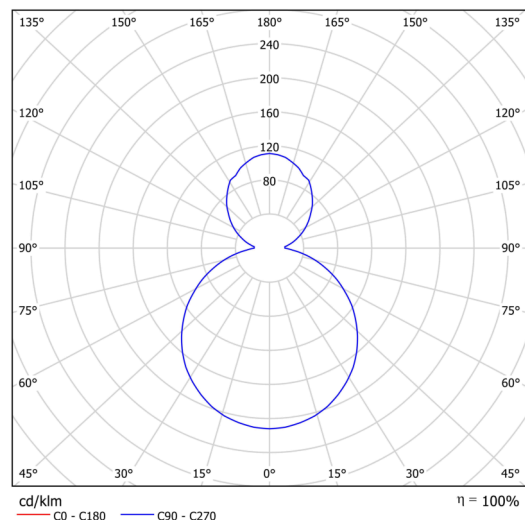

Luminous data

Lum. flux of luminaire	4840 lm
Lum. flux of light source	6820 lm
Chromaticity temperature	4000 K
Rated life time LED L80/B10	100000 hours
CRI	Ra80
MacAdam	3
Blue light hazard	Risk group 0

Eulum data for calculation programs are available at www.osmont.cz.