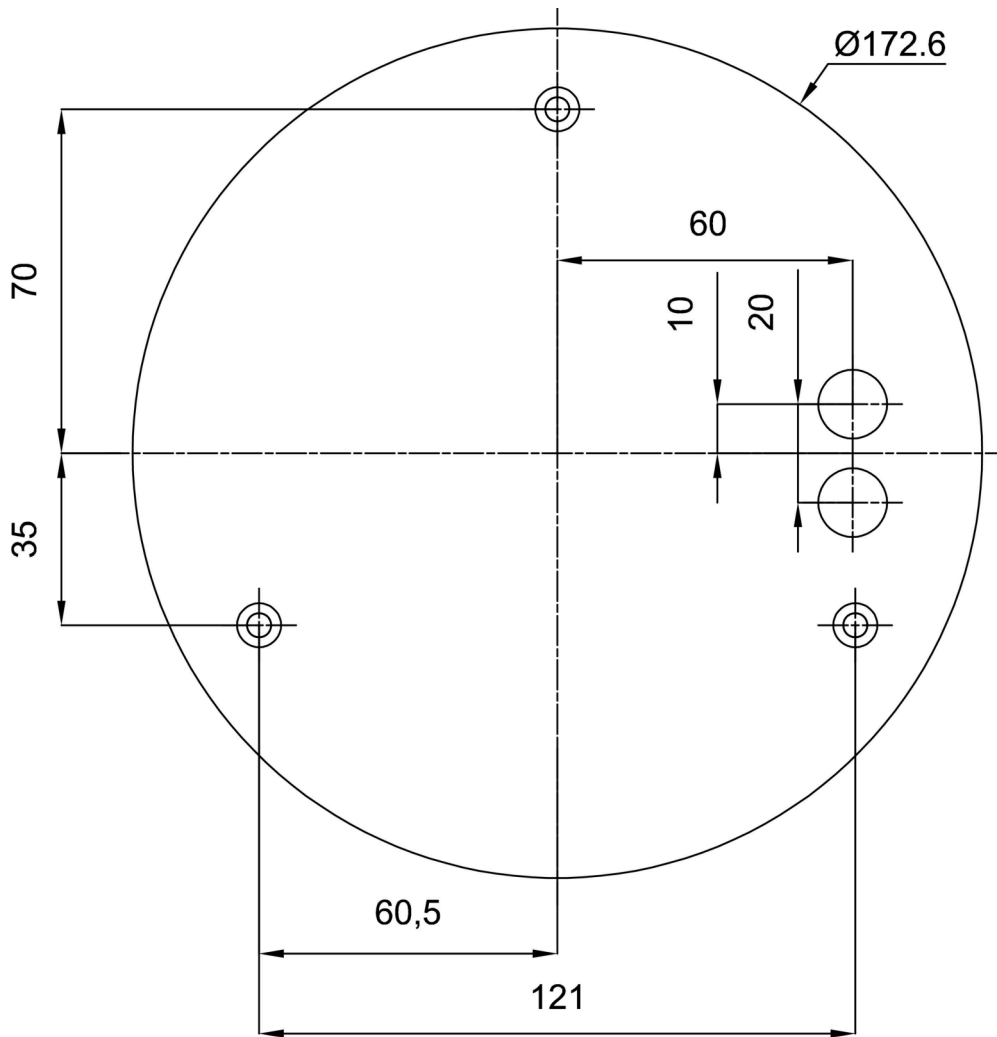

Technical data

Types of luminaires	Classic on/off
Mounting type	surface mounted
Base material	steel
Shade material	opal polymethyl methacrylate
Base color	terracotta Ral2013
Shade color	white
Mounting location	ceiling/wall
Width	400 mm
Length	400 mm
Height	105 mm
Diameter	ø 400 mm
mounting holes (diameter)	3xø5mm
Cable entrance	2xø16mm
Energy Class	D
Operating temperature	from -20°C to +30°C

Electrical data

Power consumption	42 W
Ingress Protection	IP40
Socket	LED modul
terminal block	snap terminal block

Luminous data

Lum. flux of luminaire	4840 lm
Lum. flux of light source	6820 lm
Chromaticity temperature	4000 K
Rated life time LED L80/B10	100000 hours
CRI	Ra80
MacAdam	3
Blue light hazard	Risk group 0

Installation dimensions:

Additional assortment:

Lampshade

Product code	Name	Color	Picture	Drawing
20668	PM91	white		