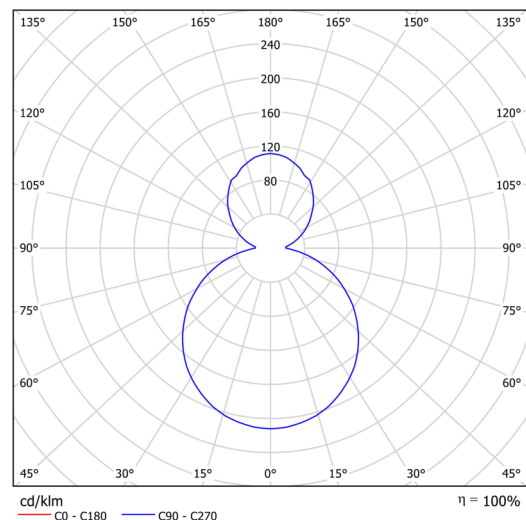

Luminous data

Lum. flux of luminaire	4840 lm
Lum. flux of light source	6820 lm
Chromaticity temperature	4000 K
Rated life time LED L80/B10	100000 hours
CRI	Ra80
MacAdam	3
Blue light hazard	Risk group 0

Eulum data for calculation programs are available at www.osmont.cz.