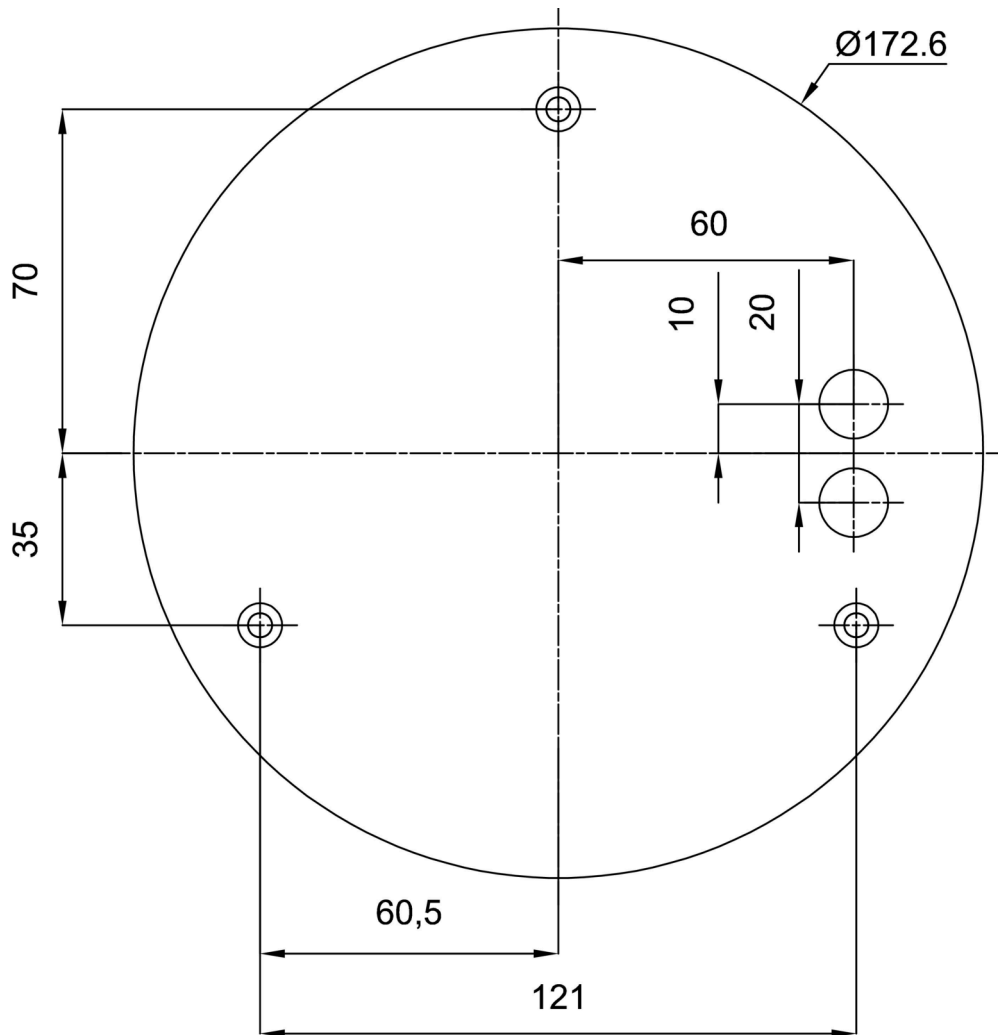

## Technical data

Types of luminaires	Classic on/off
Mounting type	surface mounted
Base material	steel
Shade material	opal polymethyl methacrylate
Base color	Olive Ral6011
Shade color	white
Mounting location	ceiling/wall
Width	400 mm
Length	400 mm
Height	105 mm
Diameter	ø 400 mm
mounting holes (diameter)	3xø5mm
Cable entrance	2xø16mm
Energy Class	D
Operating temperature	from -20°C to +30°C

## Installation dimensions: